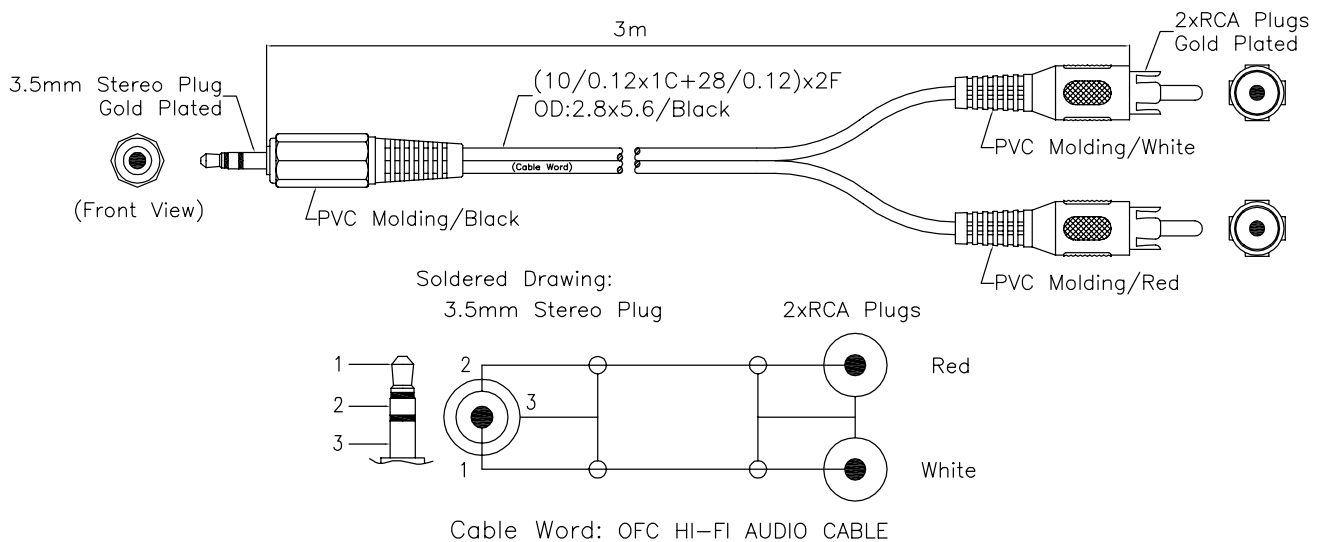

3.5mm Stereo Plug to Dual RCA Plugs

multicomp PRO

Specifications

Connector Type A : 3.5mm Stereo Phone Plug
 Connector Type B : RCA Plug × 2
 Jacket Colour : Black
 Cable Length : 3m (10ft)

Diagram

Dimensions : Millimetres

Part Number Table

Description	Part Number
3.5mm Stereo Plug to Dual RCA Plugs	24-16412

Important Notice : This data sheet and its contents (the "Information") belong to the members of the AVNET group of companies (the "Group") or are licensed to it. No licence is granted for the use of it other than for information purposes in connection with the products to which it relates. No licence of any intellectual property rights is granted. The Information is subject to change without notice and replaces all data sheets previously supplied. The Information supplied is believed to be accurate but the Group assumes no responsibility for its accuracy or completeness, any error in or omission from it or for any use made of it. Users of this data sheet should check for themselves the Information and the suitability of the products for their purpose and not make any assumptions based on information included or omitted. Liability for loss or damage resulting from any reliance on the Information or use of it (including liability resulting from negligence or where the Group was aware of the possibility of such loss or damage arising) is excluded. This will not operate to limit or restrict the Group's liability for death or personal injury resulting from its negligence. Multicomp Pro is the registered trademark of Premier Farnell Limited 2019.