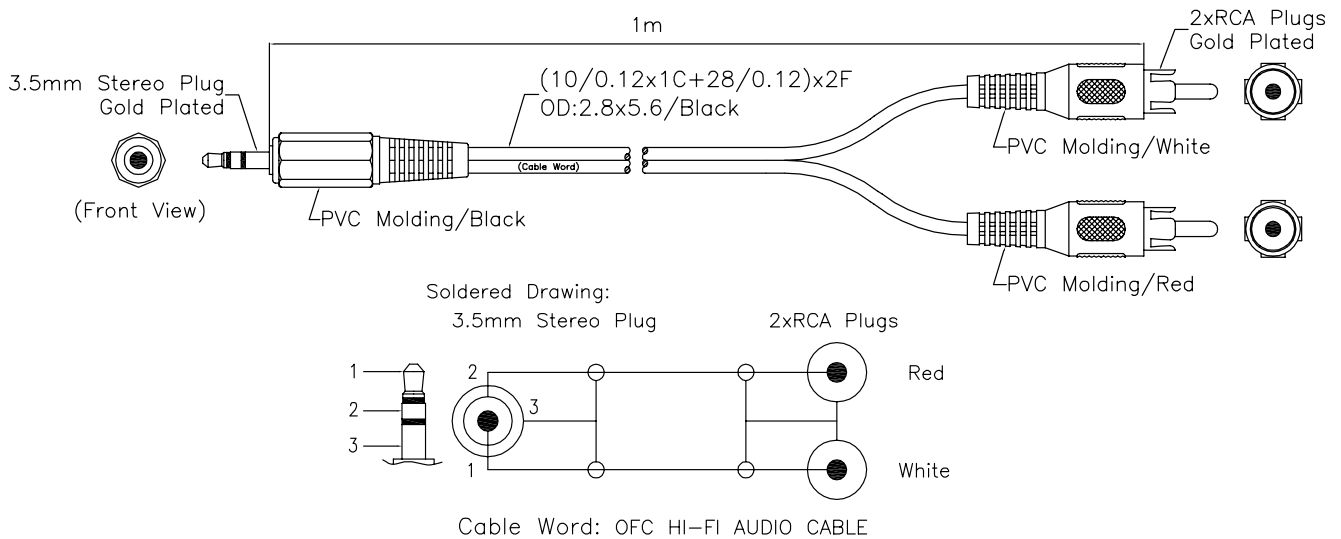

3.5mm Stereo Plug to Dual RCA Plugs

multicomp PRO

Specifications

Connector Type A : 3.5mm Stereo Phone Plug
 Connector Type B : RCA Plug × 2
 Jacket Colour : Black
 Cable Length : 1m (3ft)

Diagram

Dimensions : Millimetres

Part Number Table

Description	Part Number
3.5mm Stereo Plug to Dual RCA Plugs	24-16410

Important Notice : This data sheet and its contents (the "Information") belong to the members of the AVNET group of companies (the "Group") or are licensed to it. No licence is granted for the use of it other than for information purposes in connection with the products to which it relates. No licence of any intellectual property rights is granted. The Information is subject to change without notice and replaces all data sheets previously supplied. The Information supplied is believed to be accurate but the Group assumes no responsibility for its accuracy or completeness, any error in or omission from it or for any use made of it. Users of this data sheet should check for themselves the Information and the suitability of the products for their purpose and not make any assumptions based on information included or omitted. Liability for loss or damage resulting from any reliance on the Information or use of it (including liability resulting from negligence or where the Group was aware of the possibility of such loss or damage arising) is excluded. This will not operate to limit or restrict the Group's liability for death or personal injury resulting from its negligence. Multicomp Pro is the registered trademark of Premier Farnell Limited 2019.