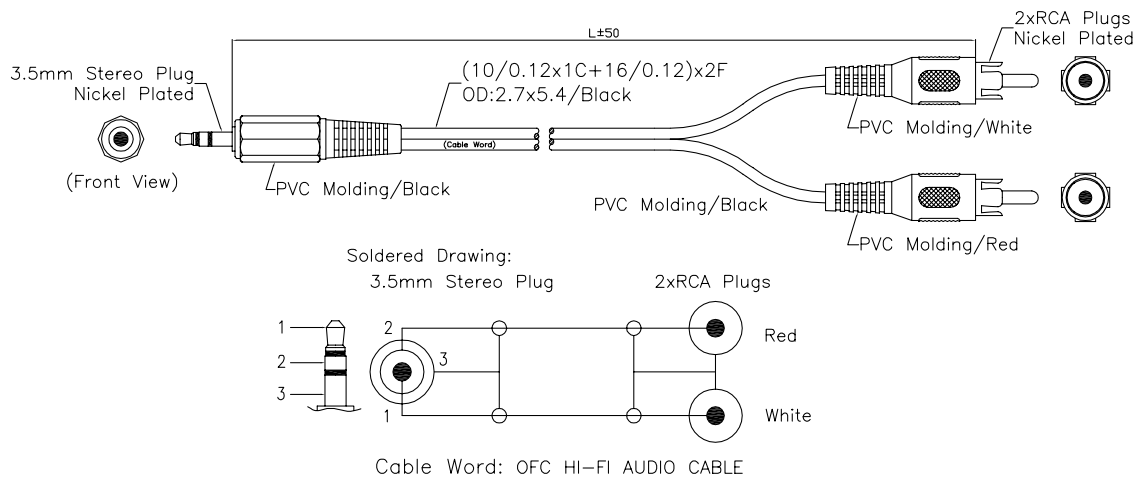

3.5mm Stereo Plug to Dual RCA Plugs Cable Assembly

Diagram

Dimensions : Millimetres

Part Number Table

Description	Length (L) m	Part Number
3.5mm Stereo Plug to Dual RCA Plugs Cable Assembly	3	PSG02700

Important Notice : This data sheet and its contents (the "Information") belong to the members of the AVNET group of companies (the "Group") or are licensed to it. No licence is granted for the use of it other than for information purposes in connection with the products to which it relates. No licence of any intellectual property rights is granted. The Information is subject to change without notice and replaces all data sheets previously supplied. The Information supplied is believed to be accurate but the Group assumes no responsibility for its accuracy or completeness, any error in or omission from it or for any use made of it. Users of this data sheet should check for themselves the Information and the suitability of the products for their purpose and not make any assumptions based on information included or omitted. Liability for loss or damage resulting from any reliance on the Information or use of it (including liability resulting from negligence or where the Group was aware of the possibility of such loss or damage arising) is excluded. This will not operate to limit or restrict the Group's liability for death or personal injury resulting from its negligence. Multicomp Pro is the registered trademark of Premier Farnell Limited 2019.