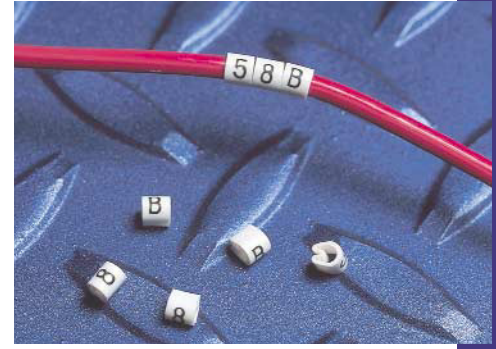

Mark	Size 5		Yellow Reel	Color-coded Box*
	White Box	White Reel		
0	05801900	05803900	05803400	05801100
1	05801901	05803901	05803401	05801101
2	05801902	05803902	05803402	05801202
3	05801903	05803903	05803403	05801303
4	05801904	05803904	05803404	05801404
5	05801905	05803905	05803405	05801505
6	05801906	05803906	05803406	05801606
7	05801907	05803907	05803407	05801707
8	05801908	05803908	05803408	05801808
9	05801909	05803909	05803409	05801809
A	05801910	05803910	05803410	—
B	05801911	05803911	05803411	—
C	05801912	05803912	05803412	—
D	05801913	05803913	05803413	—
E	05801914	05803914	05803414	—
F	05801915	05803915	05803415	—
G	05801916	05803916	05803416	—
H	05801917	05803917	05803417	—
I	05801918	05803918	05803418	—
J	05801919	05803919	05803419	—
K	05801920	05803920	05803420	—
L	05801921	05803921	05803421	—
M	05801922	05803922	05803422	—
N	05801923	05803923	05803423	—
O	05801924	05803924	05803424	—
P	05801925	05803925	05803425	—
Q	05801926	05803926	05803426	—
R	05801927	05803927	05803427	—
S	05801928	05803928	05803428	—
T	05801929	05803929	05803429	—
U	05801930	05803930	05803430	—
V	05801931	05803931	05803431	—
W	05801932	05803932	05803432	—
X	05801933	05803933	05803433	—
Y	05801934	05803934	05803434	—
Z	05801935	05803935	05803435	—
+	05801936	05803936	05803436	—
-	05801937	05803937	05803437	—
/	05801938	05803938	05803438	—
Phase	05801939	05803939	05803439	—
Ground	05801940	05803940	05803440	—
)	05801941	05803941	05803441	—
Blank	05801942	05803942	05803442	—

Ordering Information

1. Selections are based on the diameter of the wire. Use the order code tables to select the product order code. Order codes are determined by the color (standard colors are white and yellow), wire size, character printed on each marker (a single number, letter, or symbol is printed on a single marker), and the arrangement of the markers (markers come packed loose in boxes or stranded together on a spool). Entire quantity will contain the same number, letter, and character chosen.
2. An applicator tool is available for Size 5 (0.059 - 0.079) to assist in installation of small markers.
3. An 18 compartment selection box is also available for loose markers.
4. Color-coding is also available for markers 0-9. Colors correspond to the number printed on each marker. 0 = Black, 1 = Brown, 2 = Red, 3 = Orange, 4 = Yellow, 5 = Green, 6 = Blue, 7 = Violet, 8 = Gray, 9 = White
5. Example: If you have determined that your wire diameter is 0.080 inches, you need the number 5 printed on each marker, the marker color is to be white, and you want your markers arranged on a spool, your part number would be: 05813905
6. Check with your Tyco Electronics representative for delivery information.