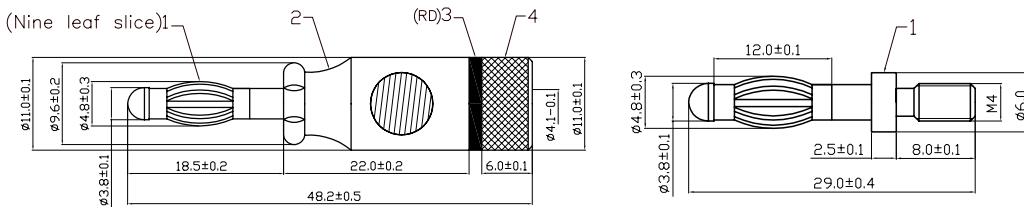

Banana Plug Red

Diagram

Dimensions : Millimetres

No.	Designation	Material
1	Banana Plug	Beryllium Copper
2	Body	Cu
3	Plastic Ring	PVC
4	Back Cover	Cu

Part Number Table

Description	Part Number
Banana Plug, Pearl Chrome Plated Ring, Red	PSG03601