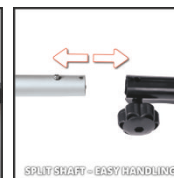

AUTOMATIC JOG SYSTEM