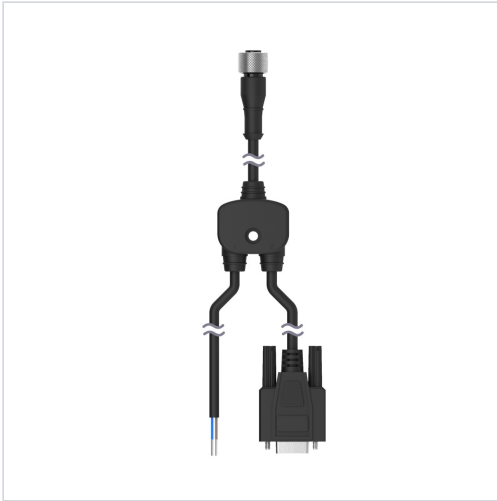

CSB-M1241DB9

► SPLITTERS

Euro-style Quick Disconnect Splitter Cable

4-Pin Straight female Eurofast 0.30 m (1 ft) Trunk

9-Pin D-SUB Straight Female Eurofast 2m (6.56 ft)
Branch 1

2-Pin Cable 2m (6.56 ft) Branch 2

Nickel Plated Brass Coupling Nuts Black Jacket

Part Number: 809381

SPECIFICATIONS

Number of Contacts	14
Number of Connectors	2
Cable Jacket Material	PVC
Cable Jacket Color	Black
Connector Body Material/Color	PUR Black
Outside Cable Diameter (mm)	5.2
Cordset Length (m)	2.34
Trunk Length (m)	3.05
Shield/No Shield	No Shield
Coupling Material/Color	Nickel Plated Brass
Maximum Temp. (°C)	105

Current Rating (A)	4.0
Minimum Temp. (°C)	-40
Voltage Rating (V)	250 V ac/dc
Primary Connector Type	EURO
Primary Coupling Method	M12 Single Key
Primary Gender	Female
Primary Orientation	Straight
Primary Number of Conductors	4
Primary AWG	22
Splitter Cable Diameter	4.8, 5.2
Splitter Branches: Connector Type	Flying Lead, DB9F
Splitter Branches: Coupling Method	None, DB9 Screw
Splitter Branches: Orientation	-, Straight
Splitter Branches: Number of Conductors	4, 4
Splitter Branches: AWG	22, 22
Splitter Branches Length (m)	2, 2
Splitter Function	Custom
Feature: Hazardous Area	No
Oil/Grease Resistant	No