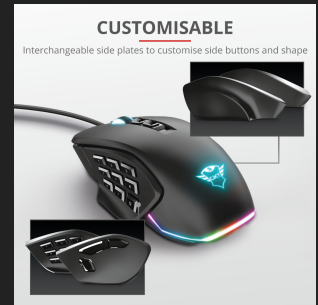

PRODUCT PICTORIAL 2