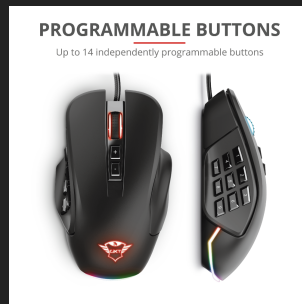

PRODUCT PICTORIAL 4