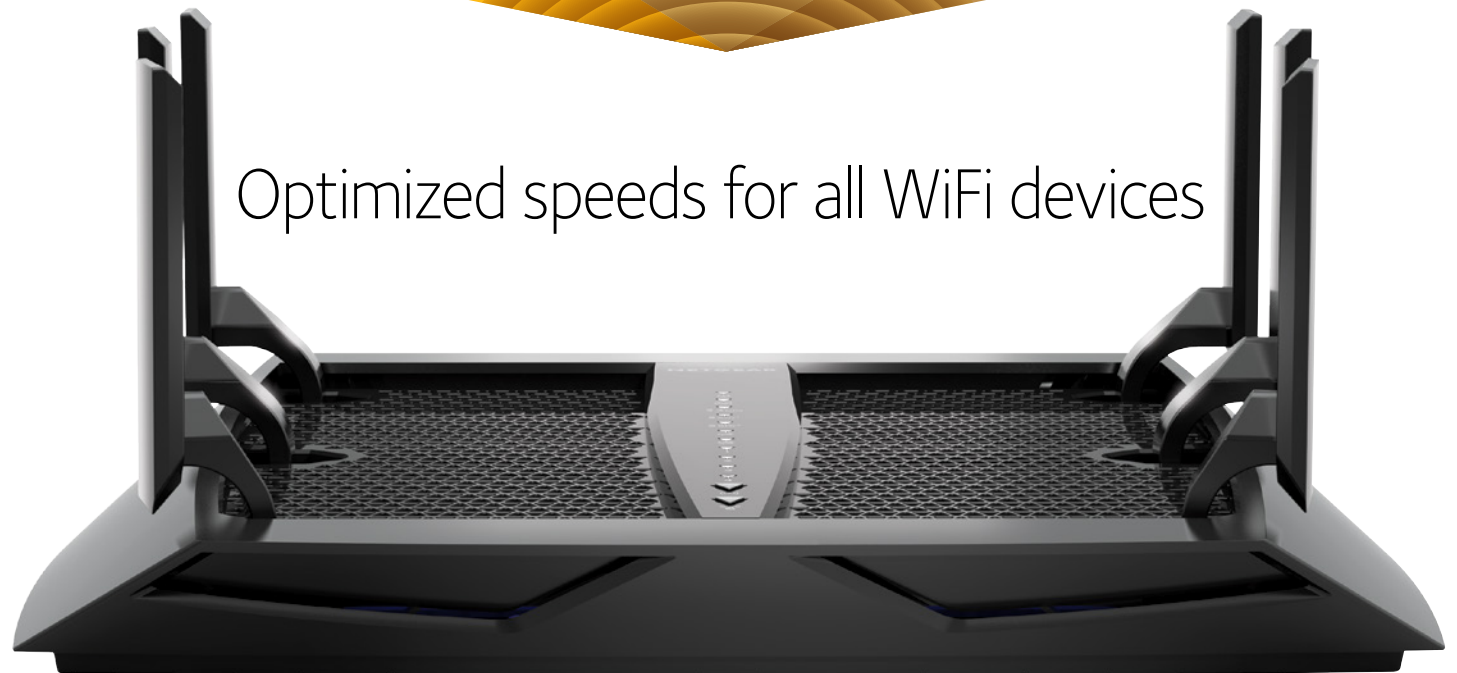

Optimized speeds for all WiFi devices