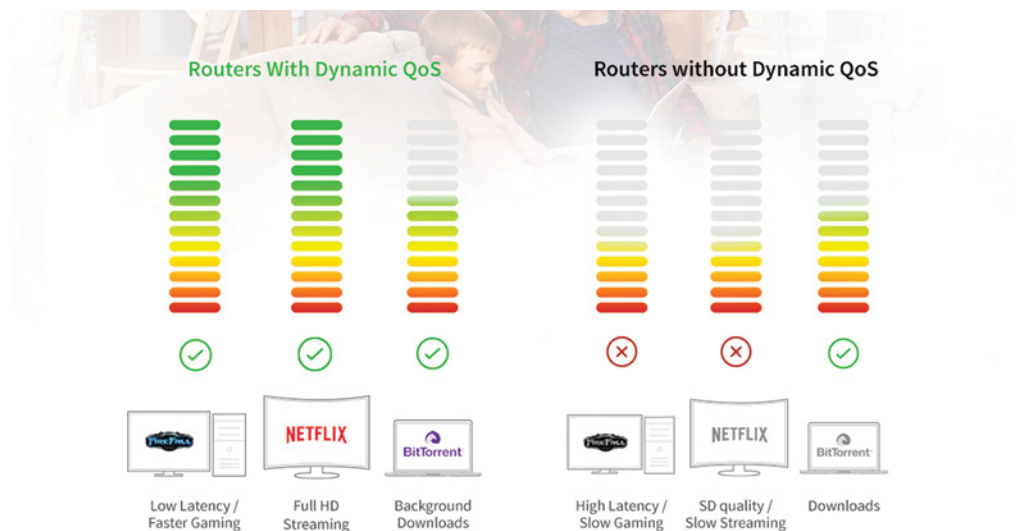

VPN SUPPORT—OpenVPN Connect app on iOS and Android® allows remote secure access to the home network

SECURE WIFI CONNECTIONS—Standards-based WiFi Security (802.11i, 128-bit AES encryption with PSK)

GUEST NETWORK—Separate and secure network for your guests

AUTOMATIC FIRMWARE UPDATE—Delivers latest security patches to the router

PERSONAL FTP SERVER—Customized free URL to create FTP server

Dynamic Quality Of Service

If you like gaming and streaming videos, then you'll benefit from Dynamic Quality of Service (QoS). Dynamic QoS resolves Internet traffic congestion when you have competing Internet demands at home. Dynamic QoS identifies your online activities by application and device, and then utilizes bandwidth allocation, and traffic prioritization techniques, to automatically allocate more bandwidth to latency sensitive applications like online gaming and video streaming, while ensuring that lower priority applications continue to work.