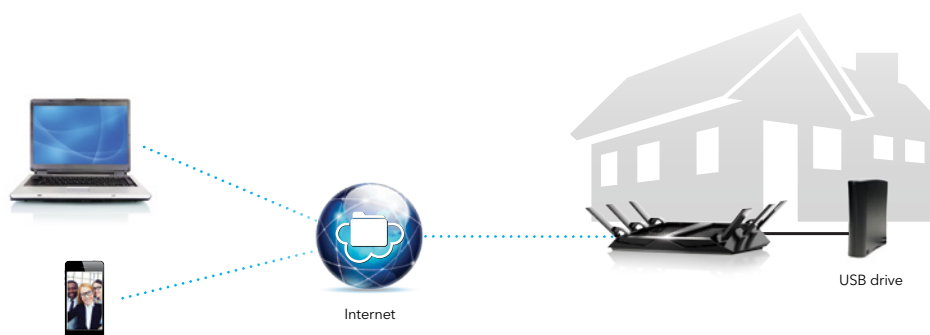

REWARDS

HISTORY

CONNECTIONS

ReadyCLOUD® USB Access—Access Your Files Wherever, Whenever

Access and share your files via secure, personal cloud storage with NETGEAR ReadyCLOUD® USB Access. Once you've connected your USB drive to your NETGEAR Nighthawk® X6 and uploaded all your favorite files, you can enjoy the convenience and accessibility anytime & anywhere you have an Internet connection. No fees, storage limitations, or privacy concerns of cloud storage services. Using the ReadyCLOUD mobile app or web portal, you'll now have anytime, anywhere access to your USB drive at home... it's that easy!

- Setup your and access ReadyCLOUD via the web portal <http://readycloud.netgear.com/>
- Download mobile app for Android <https://play.google.com/store/apps/details?id=com.netgear.readycloud&hl=en>

**NETGEAR®**