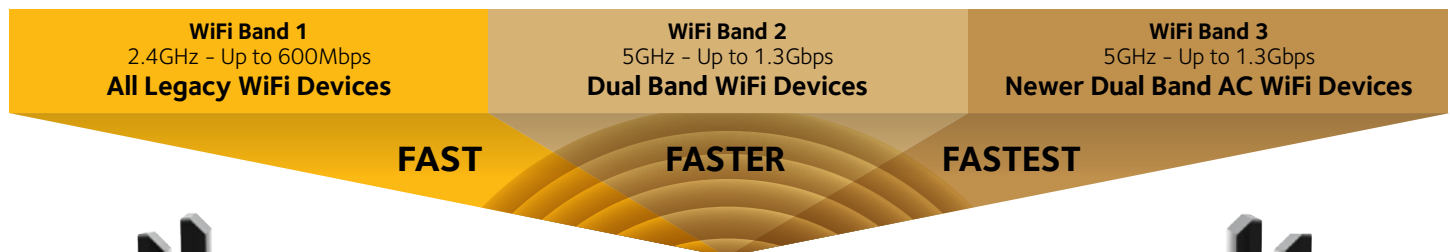

NIGHTHAWK®

Nighthawk® X6-AC3200 Tri-Band WiFi Gigabit Router

Tri-Band WiFi

The Nighthawk X6 AC3200 Router with breakthrough Tri-Band WiFi technology delivers a massive combined wireless speed of up to 3.2Gbps. X6 optimizes WiFi performance by intelligently assigning every device to the fastest WiFi band possible and doing so allows devices to connect at their maximum speed. Even if everyone and everything in the home that's connected to the Internet is streaming, gaming, working, playing, socializing or updating at the same time, the X6 won't miss a beat—you'll enjoy seamless clarity and zero lag.

Tri-Band WiFi provides 3 dedicated WiFi Bands