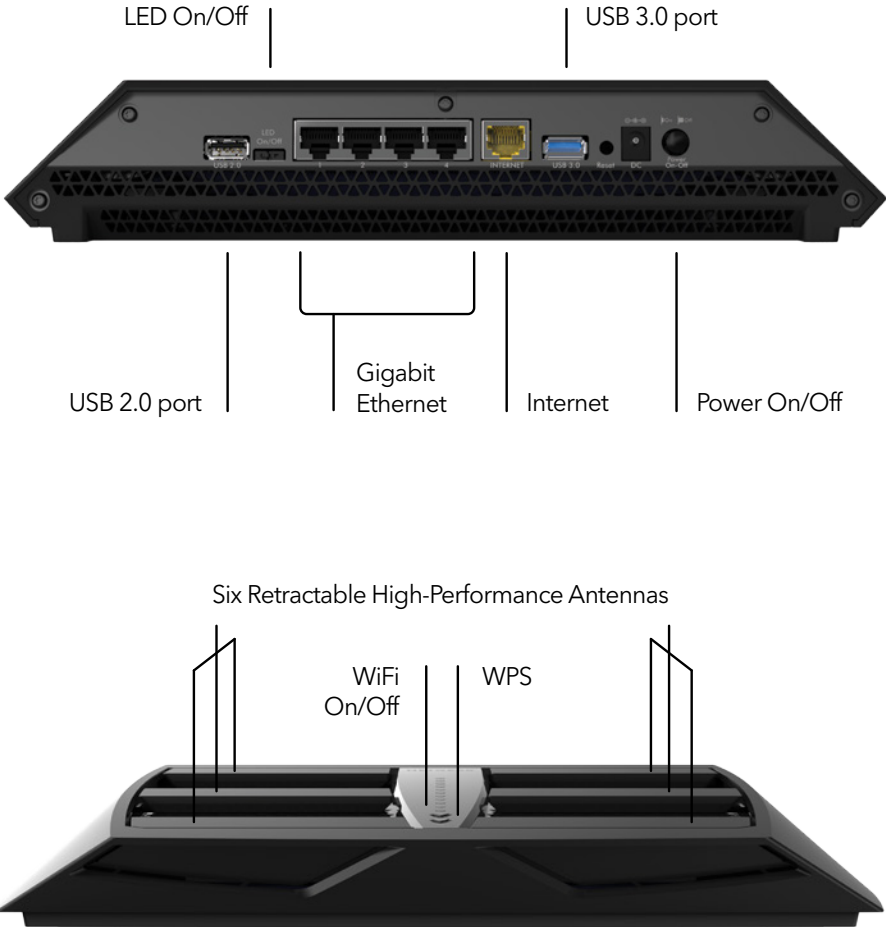

Connection Diagram