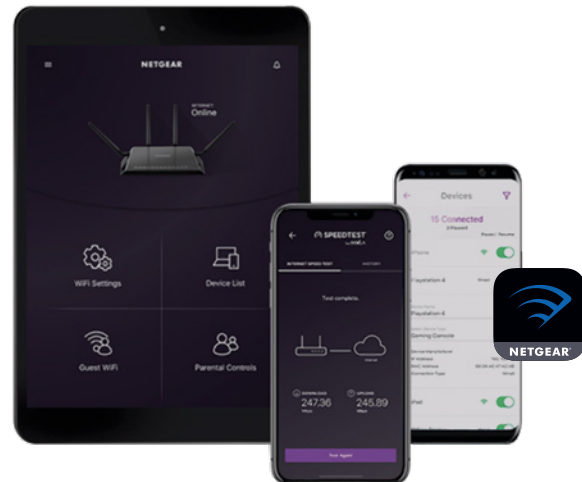

VPN SUPPORT—OpenVPN Connect app on iOS and Android® allows remote secure access to the home network

SECURE WIFI CONNECTIONS—Standards-based WiFi Security (802.11i, 128-bit AES encryption with PSK)

GUEST NETWORK—Separate and secure network for your guests

AUTOMATIC FIRMWARE UPDATE—Delivers latest security patches to the router

PERSONAL FTP SERVER—Customized free URL to create FTP server

Dynamic Quality Of Service

If you like gaming and streaming videos, then you'll benefit from Dynamic Quality of Service (QoS). Dynamic QoS resolves Internet traffic congestion when you have competing Internet demands at home. Dynamic QoS identifies your online activities by application and device, and then utilizes bandwidth allocation, and traffic prioritization techniques, to automatically allocate more bandwidth to latency sensitive applications like online gaming and video streaming, while ensuring that lower priority applications continue to work.

NIGHTHAWK®

Nighthawk® X6–AC3200 Tri-Band WiFi Gigabit Router

Nighthawk® App

The NETGEAR Nighthawk® App makes it easy to set up your router and get more out of your WiFi, with the app, you can install your router in a few steps—just connect your mobile device to the router network and the app will walk you through the rest. Once set up, you can use the intuitive dashboard to pause the Internet on your connected devices, run a quick Internet speed test, setup smart parental controls and much more.

- Smart Parental Controls—Easily manage content & time online with Circle®
- Remote Management—Easily monitor your home network anytime, anywhere
- Internet Speed Test—Check the broadband speeds from your service provider
- Pause Internet—Pause the Internet to any device
- Traffic Meter—Track Internet data usage
- Guest Networks—Setup separate WiFi access for guests
- Protect your devices from cyber threats, block malware & more with NETGEAR Armor™
- Quick Setup—Get connected in just minutes