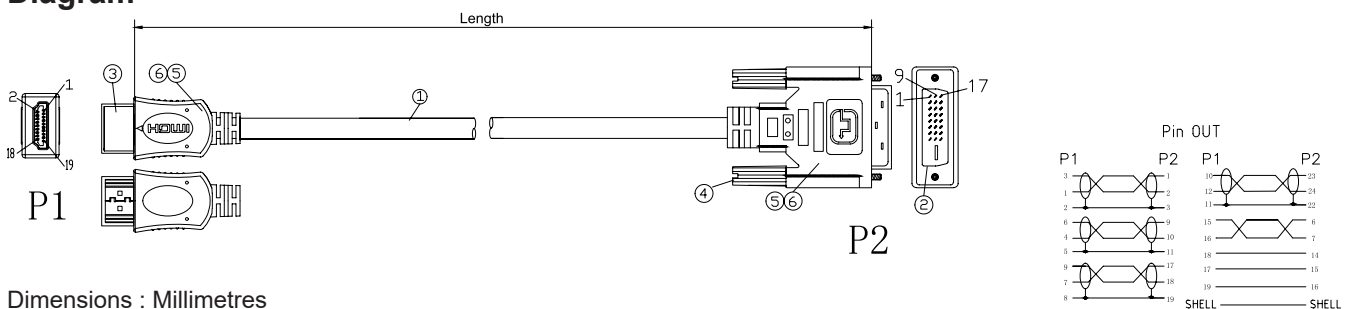

## Specifications

Connector Type : HDMI Plug to DVI-D (24 + 1 Pin)  
 Insulation Resistance : DC300V 0.01S 10MΩ (Min.)  
 Conductive Resistance : 3Ω (Max.)  
 HD-TV : 1920×1080 @60Hz  
 Jacket Colour : Black

## Diagram

Dimensions : Millimetres

No.	Material	Description	Qty.
1.	Cable	(1/0.24BC×1P+1/0.254CCS+FAM)×4+1/0.254BC×1P+1/0.254BC×3C+AL+D(1/0.254BC)+B(80/0.12AL-MG), Black PVC: 6±0.2mm	1m / 2mm / 3mm
2.	Connector	HDMI A Male Gold Plated	1 Pcs
3.	Connector	DVI (24+1) Male Gold Plated	
4.	Screw	#4-40 UNC 2.3×45.5mm Blacl PVC	2 Pcs
5.	Molded	LD-PE	
6.	Molded	45P Black PVC	-

## Part Number Table

Description	Length	Part Number
HDMI to DVI-D (24+1 Pin) Male to Male Lead, Black	1m	PSG04003
	2m	PSG04004
	3m	PSG04005

**Important Notice :** This data sheet and its contents (the "Information") belong to the members of the AVNET group of companies (the "Group") or are licensed to it. No licence is granted for the use of it other than for information purposes in connection with the products to which it relates. No licence of any intellectual property rights is granted. The Information is subject to change without notice and replaces all data sheets previously supplied. The Information supplied is believed to be accurate but the Group assumes no responsibility for its accuracy or completeness, any error in or omission from it or for any use made of it. Users of this data sheet should check for themselves the Information and the suitability of the products for their purpose and not make any assumptions based on information included or omitted. Liability for loss or damage resulting from any reliance on the Information or use of it (including liability resulting from negligence or where the Group was aware of the possibility of such loss or damage arising) is excluded. This will not operate to limit or restrict the Group's liability for death or personal injury resulting from its negligence. pro-SIGNAL is the registered trademark of Premier Farnell Limited 2019.