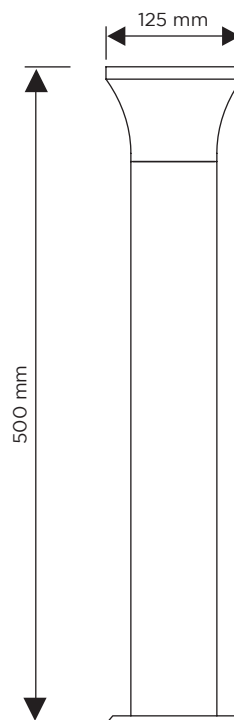

### SPECIFICATION SHEET

PRODUCT CODE: 778319

Increase your home security and add a little style with this ultra-modern LED Garden Bollard light. The light is dispersed from the sides, creating a beautiful lighting effect suitable for any garden, driveway or parking space. The tough stainless-steel body ensures the bollard light is able to withstand all weather conditions. With an IP44 rating, the garden lantern is suitable for an ES/E27 LED lamp with a maximum 15W power.

### SPECIFICATION

Product code	778319
Fitting	Garden Bollard
Bulb shape	ES Edison Screw (E27)
Max Wattage	15W
Dimmable	No
CCT	No
Width	125mm
Height	500mm
Depth	120mm
Input frequency	50Hz
Voltage	220-240V
Material	Stainless Steel + PC Cover
Packaging	White Box + Colour Label
IP Rating	IP44