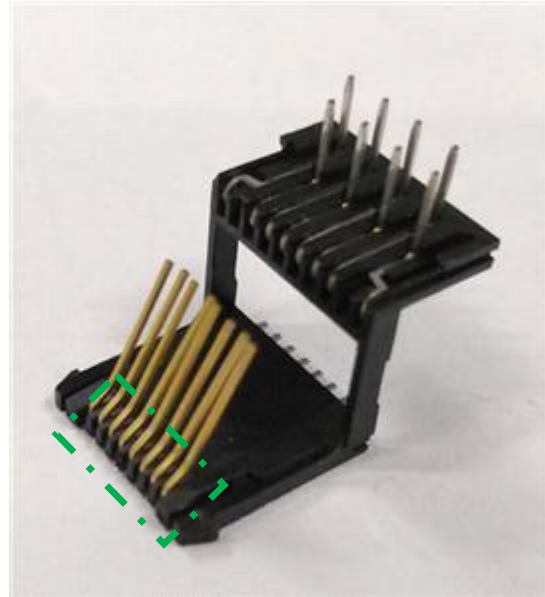

There will be no change in fit, function, quality or reliability of the product.

**DETAIL OF CHANGE:**

**BEFORE CHANGE**

**Straight gold contacts**

Material PA66

**AFTER CHANGE**

**R-shape gold contacts**

Material: PA66

**Material: PBT**

R-shape gold contacts

**Material: PA66**

R-shape gold contacts

Würth Elektronik eiSos GmbH &amp; Co. KG

EMC &amp; Inductive Solutions

Max-Eyth-Straße 1 · 74638 Waldenburg · Germany

Tel. +49 (0) 79 42 945-0 · Fax +49 (0) 79 42 945-400