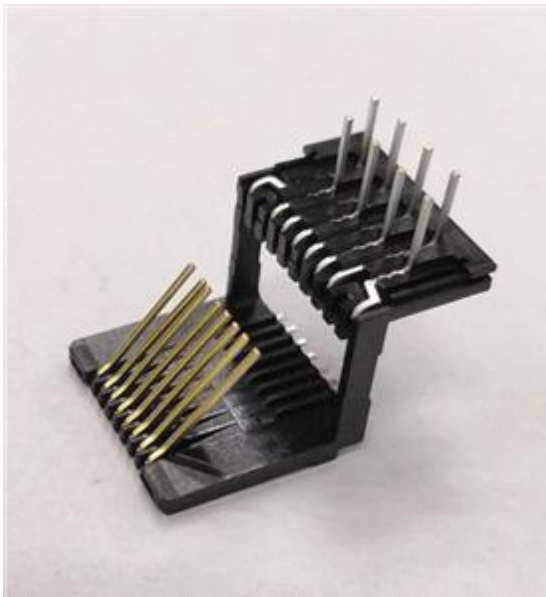

There will be no change in fit, function, quality or reliability of the product.

**DETAIL OF CHANGE:**

**BEFORE CHANGE**

**Straight gold contacts**

Material PA66

**AFTER CHANGE**

**R-shape gold contacts**

Material: PA66

**Material: PBT**

R-shape gold contacts

**Material: PA66**

R-shape gold contacts

Würth Elektronik eiSos GmbH &amp; Co. KG

EMC &amp; Inductive Solutions

Max-Eyth-Straße 1 · 74638 Waldenburg · Germany

Tel. +49 (0) 79 42 945-0 · Fax +49 (0) 79 42 945-400