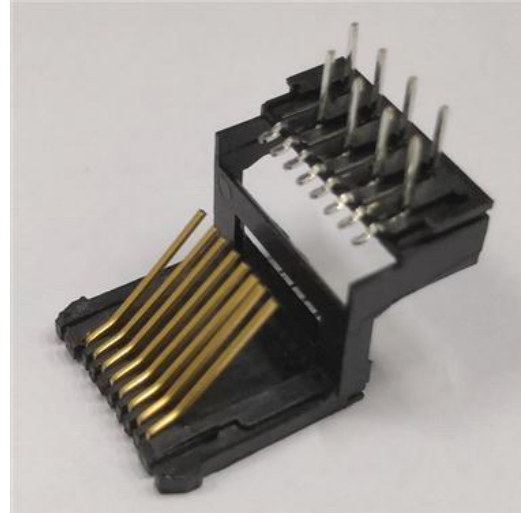

Material: PA66

Affected part numbers:

7499010211A	74990112121	7499011212A	74990100013	74990100040	7499010004A
74990101211	7499011002A	74990110031	7499011003A	74990111211	74990111215A
7499011121A	7499011122A	74990112111A	74990112123	7499011215A	7499011216A
7499011222A	7499110122	7499111001A	7499111121A	7499111440A	7499111441A
7499111446	74992101211	7499210213	7499211002A	7499211122A	7499211123A
7499410213	S16100001	S16100013	S17100003	S17100055	7499011121
7499011125	74990112120	7499011215	7499210121	7499210122	7499210211
7499211121	7499010213	74990112124	7499011213A	7499011223A	7499111213
7499111423	7499111424	7499211220	S14100074	7499010441	7499210121A
74992111211	7499211121A	7499211230	7499211260	7499410420	7499011001A
7499011444A	S13100040	S16100099	S17100096	S14100137	S18100064
7499012000