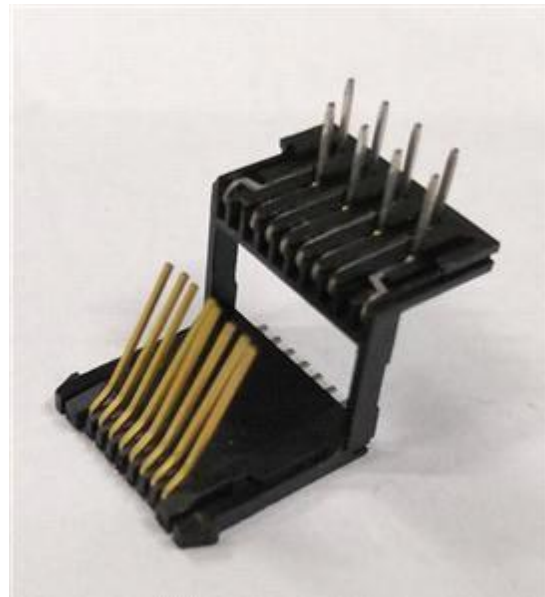

There will be no change in fit, function, quality or reliability of the product.

**DETAIL OF CHANGE:**

**BEFORE CHANGE**

**Straight gold contacts**

Material PA66

**AFTER CHANGE**

**R-shape gold contacts**

Material: PA66

**Material: PBT**

R-shape gold contacts

**Material: PA66**

R-shape gold contacts

Würth Elektronik eiSos GmbH &amp; Co. KG

EMC &amp; Inductive Solutions

Max-Eyth-Straße 1 · 74638 Waldenburg · Germany

Tel. +49 (0) 79 42 945-0 · Fax +49 (0) 79 42 945-400