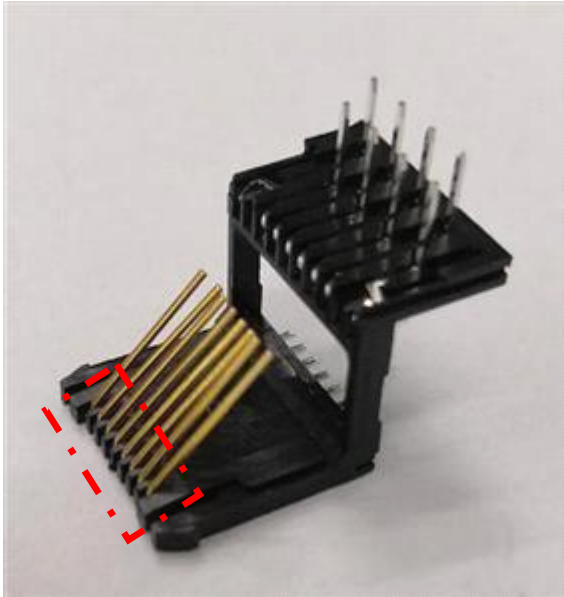

There will be no change in fit, function, quality or reliability of the product.

**DETAIL OF CHANGE:**

**BEFORE CHANGE**

**Straight gold contacts**

Material PA66

**AFTER CHANGE**

**R-shape gold contacts**

Material: PA66