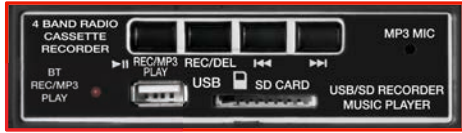

J-220BT

BOOMBOX

MP3 CONVERSION

FROM RADIO

& CASSETTE

HANDLE

USB / SD

HEADPHONE
INPUT

FM
AM
SW1
SW2

USB

SD

LINE-IN

FEATURES

- Bluetooth
- Loud Sound
- Auto Stop Sound
- Portable for On-the-Go
- LED Power Indicator
- Converts Cassette & Radio
- Records to MP3 Files
- Headphone Input
- Handle Bar
- Power Cable

SPECIFICATIONS

- Colors: Black
- Master Carton Qty: 10
- Master Carton Dimensions: 25.98 x 15.35 x 17.32
- Master Carton Weight: 47.08 LBS
- Inner Carton Dimensions: 14.72 x 5.12 x 15.83
- Inner Carton Weight: 8.91 LBS
- Gift Box Dimensions: 14.37 x 4.8 x 7.76
- Gift Box Weight: 4.2 LBS
- Unit Dimensions: 13.98 x 3.82 x 7.17
- Unit Weight: 3.85 LBS
- UPC: 6 06540 03858 1