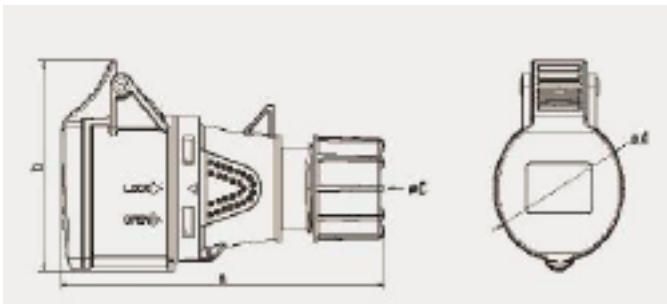

RoHS
Compliant

COUPLER 16A 240V 2P+E BLUE PL15911

a	135
b	77
c	15.5
d	51
Cable size (mm ²)	1~2.5

Specification:

Number of Pole:	2P+E
Rated Voltage:	220V~250V
Rated Current:	16A
IP Class:	44
Position of Earth Contact:	6H
Colour:	Blue
Packaging:	100pcs/carton