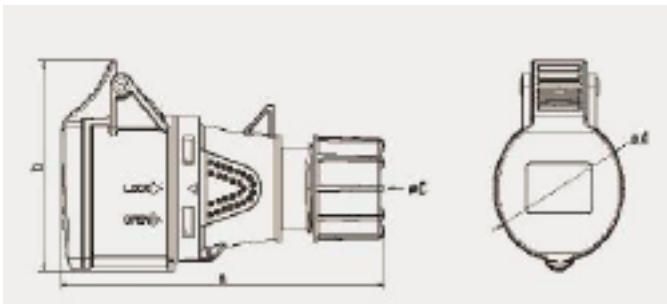

RoHS
Compliant

COUPLER 32A 240V 2P+E BLUE PL15912

a	167
b	95.5
c	22
d	66.5
Cable size (mm ²)	2.5~6

Specification:

Number of Pole:	2P+E
Rated Voltage:	220V~250V
Rated Current:	32A
IP Class:	44
Position of Earth Contact:	6H
Colour:	Blue
Packaging:	60pcs/carton