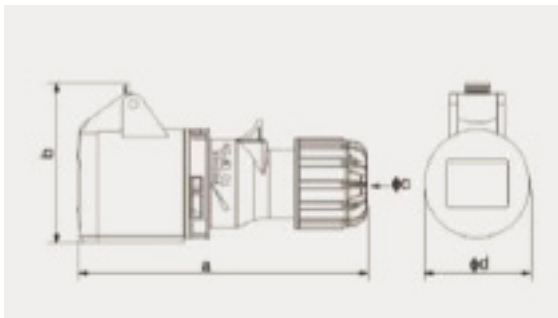

RoHS
Compliant

16A 230V 3P ALL BLACK CONNECTOR PL16275

a	130
b	75.6
c	15
d	52
Cable size (mm ²)	1~2.5

Specification:

Number of Pole:	2P+E
Rated Voltage:	220V~250V
Rated Current:	16A
IP Class:	44
Position of Earth Contact:	6H
Colour:	Black
Packaging:	100pcs/carton