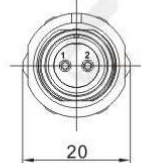

In-line cable connector

Mate with SP1310(refer to cross-reference below)