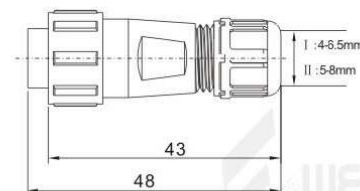

**IP68 CIRCULAR CONNECTORS, PLASTIC**

**SP13 IP68 Threaded coupling**

Material and Specification	
Product Type	Connector
Coupling	Threaded coupling
Shell material	Nylon66, fire resistance: V-0
Insert material	PPS max temperature 260°C, fire resistance: V-0
Contact material	Brass with gold plating
Termination	SP13:solder
Cable outer diameter range	SP13 II:5-8mm
IP rating	IP68
Mating cycle	>500
Temperature range	-25°C-+85°C
Insulation resistance mc <sup>2</sup>	2000

Mate with SP1311, SP1312 (refer to cross-reference below)

C: with cap, N: without cap  
Cable outer diameter: I : 4-6.5mm , II : 5-8mm  
Number of contact: 2. 3. 4. 5. 6. 7. 9

**CN21321-27**

SP1311 / P

**CN21328-34**

Mate with SP1310(refer to cross-reference below)

● Panel cutout

C: with cap, N: without cap  
Number of contact: 2. 3. 4. 5. 6. 7. 9

**Contact arrangement and spec for solder termination**

Number of contact	2	3	4	5	6	7	9
Male contact face view							
Rated current (A)	13A	13A	5A	5A	5A	5A	3A
Contact diameter	∅ 1.6X2	∅1.6X3	∅ 1X4	∅1X5	∅ 1X6	∅ 1X7	∅ 0.7X9
Rated voltage (AC.V)	250V	250V	200V	180V	125V	125V	125V
Test voltage(AC.V) 1 min	1500V	1500V	1500V	1000V	1000V	1000V	1000V
Contact resistance mΩ	2	2	5	5	5	5	10
Wire size mm <sup>2</sup> /AWG	≤2/14	≤2/14	≤0.785/18	≤0.785/18	≤0.785/18	≤0.785/18	≤0.785/18