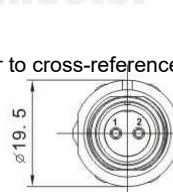

Mate with SP1310(refer to cross-reference below)

● Panel cutout

C: with cap, N: without cap  
Number of contact: 2. 3. 4. 5. 6. 7. 9

**Contact arrangement and spec for solder termination**

Number of contact	2	3	4	5	6	7	9
Male contact face view							
Rated current (A)	13A	13A	5A	5A	5A	5A	3A
Contact diameter	∅ 1.6X2	∅1.6X3	∅ 1X4	∅1X5	∅ 1X6	∅ 1X7	∅ 0.7X9
Rated voltage (AC.V)	250V	250V	200V	180V	125V	125V	125V
Test voltage(AC.V) 1 min	1500V	1500V	1500V	1000V	1000V	1000V	1000V
Contact resistance mΩ	2	2	5	5	5	5	10
Wire size mm <sup>2</sup> /AWG	≤2/14	≤2/14	≤0.785/18	≤0.785/18	≤0.785/18	≤0.785/18	≤0.785/18