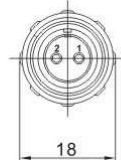

**IP68 CIRCULAR CONNECTORS, PLASTIC**

**SP13 IP68 Threaded coupling**

Material and Specification	
Product Type	Connector
Coupling	Threaded coupling
Shell material	Nylon66, fire resistance: V-0
Insert material	PPS max temperature 260°C, fire resistance: V-0
Contact material	Brass with gold plating
Termination	SP13:solder
Cable outer diameter range	SP13 II:5-8mm
IP rating	IP68
Mating cycle	>500
Temperature range	-25°C-+85°C
Insulation resistance mc <sup>2</sup>	2000

Mate with SP1311, SP1312 (refer to cross-reference below)

C: with cap, N: without cap  
Cable outer diameter: I : 4-6.5mm , II : 5-8mm  
Number of contact: 2. 3. 4. 5. 6. 7. 9

**CN21321-27**

SP1311 / P

**CN21328-34**

Mate with SP1310(refer to cross-reference below)

● Panel cutout

C: with cap, N: without cap  
Number of contact: 2. 3. 4. 5. 6. 7. 9

**Contact arrangement and spec for solder termination**

Number of contact	2	3	4	5	6	7	9
Male contact face view							
Rated current (A)	13A	13A	5A	5A	5A	5A	3A
Contact diameter	∅ 1.6X2	∅1.6X3	∅ 1X4	∅1X5	∅ 1X6	∅ 1X7	∅ 0.7X9
Rated voltage (AC.V)	250V	250V	200V	180V	125V	125V	125V
Test voltage(AC.V) 1 min	1500V	1500V	1500V	1000V	1000V	1000V	1000V
Contact resistance mΩ	2	2	5	5	5	5	10
Wire size mm <sup>2</sup> /AWG	≤2/14	≤2/14	≤0.785/18	≤0.785/18	≤0.785/18	≤0.785/18	≤0.785/18