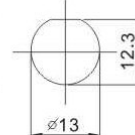

Mate with SP1310(refer to cross-reference below)

● Panel cutout

C: with cap, N: without cap  
Number of contact: 2. 3. 4. 5. 6. 7. 9

**Contact arrangement and spec for solder termination**

Number of contact	2	3	4	5	6	7	9
Male contact face view							
Rated current (A)	13A	13A	5A	5A	5A	5A	3A
Contact diameter	∅ 1.6X2	∅1.6X3	∅ 1X4	∅1X5	∅ 1X6	∅ 1X7	∅ 0.7X9
Rated voltage (AC.V)	250V	250V	200V	180V	125V	125V	125V
Test voltage(AC.V) 1 min	1500V	1500V	1500V	1000V	1000V	1000V	1000V
Contact resistance mΩ	2	2	5	5	5	5	10
Wire size mm <sup>2</sup> /AWG	≤2/14	≤2/14	≤0.785/18	≤0.785/18	≤0.785/18	≤0.785/18	≤0.785/18

Order Code	Supplier Part Number	Description	Mating Parts 1	Supplier Part Number	Description	Mating Parts 2	Supplier Part Number	Description
								
CN21307	SP1310/P2IIC	2 Way Male Cable Connector	CN21328	SP1311/S2IIC	2 Way Female In-line Connector	CN21342	SP1312/S2C	2 Way Female Panel Connector
CN21308	SP1310/P3IIC	3 Way Male Cable Connector	CN21329	SP1311/S3IIC	3 Way Female In-line Connector	CN21343	SP1312/S3C	3 Way Female Panel Connector
CN21309	SP1310/P4IIC	4 Way Male Cable Connector	CN21330	SP1311/S4IIC	4 Way Female In-line Connector	CN21344	SP1312/S4C	4 Way Female Panel Connector
CN21310	SP1310/P5IIC	5 Way Male Cable Connector	CN21331	SP1311/S5IIC	5 Way Female In-line Connector	CN21345	SP1312/S5C	5 Way Female Panel Connector
CN21311	SP1310/P6IIC	6 Way Male Cable Connector	CN21332	SP1311/S6IIC	6 Way Female In-line Connector	CN21346	SP1312/S6C	6 Way Female Panel Connector
CN21312	SP1310/P7IIC	7 Way Male Cable Connector	CN21333	SP1311/S7IIC	7 Way Female In-line Connector	CN21347	SP1312/S7C	7 Way Female Panel Connector
CN21313	SP1310/P9IIC	9 Way Male Cable Connector	CN21334	SP1311/S9IIC	9 Way Female In-line Connector	CN21348	SP1312/S9C	9 Way Female Panel Connector