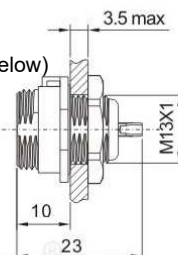

Mate with SP1310(refer to cross-reference below)

● Panel cutout

C: with cap, N: without cap  
Number of contact: 2. 3. 4. 5. 6. 7. 9

**Contact arrangement and spec for solder termination**

Number of contact	2	3	4	5	6	7	9
Male contact face view							
Rated current (A)	13A	13A	5A	5A	5A	5A	3A
Contact diameter	∅ 1.6X2	∅1.6X3	∅ 1X4	∅1X5	∅ 1X6	∅ 1X7	∅ 0.7X9
Rated voltage (AC.V)	250V	250V	200V	180V	125V	125V	125V
Test voltage(AC.V) 1 min	1500V	1500V	1500V	1000V	1000V	1000V	1000V
Contact resistance mΩ	2	2	5	5	5	5	10
Wire size mm <sup>2</sup> /AWG	≤2/14	≤2/14	≤0.785/18	≤0.785/18	≤0.785/18	≤0.785/18	≤0.785/18

Order Code	Supplier Part Number	Description	Mating Parts 1	Supplier Part Number	Description	Mating Parts 2	Supplier Part Number	Description
								
CN21307	SP1310/P2IIC	2 Way Male Cable Connector	CN21328	SP1311/S2IIC	2 Way Female In-line Connector	CN21342	SP1312/S2C	2 Way Female Panel Connector
CN21308	SP1310/P3IIC	3 Way Male Cable Connector	CN21329	SP1311/S3IIC	3 Way Female In-line Connector	CN21343	SP1312/S3C	3 Way Female Panel Connector
CN21309	SP1310/P4IIC	4 Way Male Cable Connector	CN21330	SP1311/S4IIC	4 Way Female In-line Connector	CN21344	SP1312/S4C	4 Way Female Panel Connector
CN21310	SP1310/P5IIC	5 Way Male Cable Connector	CN21331	SP1311/S5IIC	5 Way Female In-line Connector	CN21345	SP1312/S5C	5 Way Female Panel Connector
CN21311	SP1310/P6IIC	6 Way Male Cable Connector	CN21332	SP1311/S6IIC	6 Way Female In-line Connector	CN21346	SP1312/S6C	6 Way Female Panel Connector
CN21312	SP1310/P7IIC	7 Way Male Cable Connector	CN21333	SP1311/S7IIC	7 Way Female In-line Connector	CN21347	SP1312/S7C	7 Way Female Panel Connector
CN21313	SP1310/P9IIC	9 Way Male Cable Connector	CN21334	SP1311/S9IIC	9 Way Female In-line Connector	CN21348	SP1312/S9C	9 Way Female Panel Connector