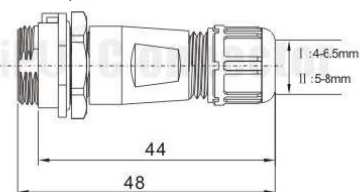

In-line cable connector

Mate with SP1310(refer to cross-reference below)

CN21335-41

SP1312 / P

CN21342-48

SP1312 / S