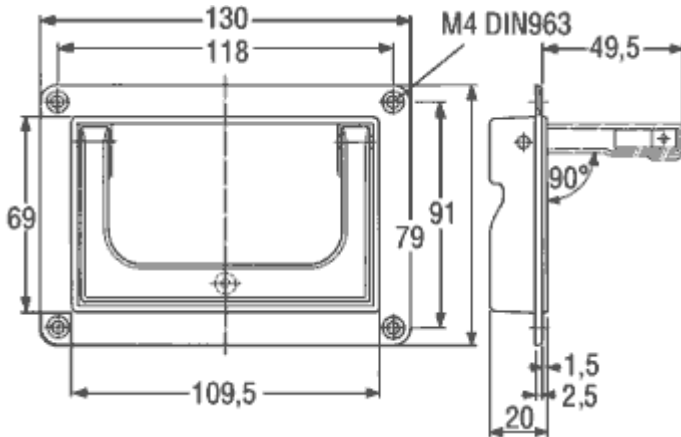

# Folding Handles

High quality, modern styling

Springloaded handle

Can be located either inside or outside of casing

Available in steel or ABS

Carry capacity of 125kg (steel version)

Fixing with M4 screws (not supplied)

Finish	CTL Part No
Steel	263.1
ABS	3263.1033

NG