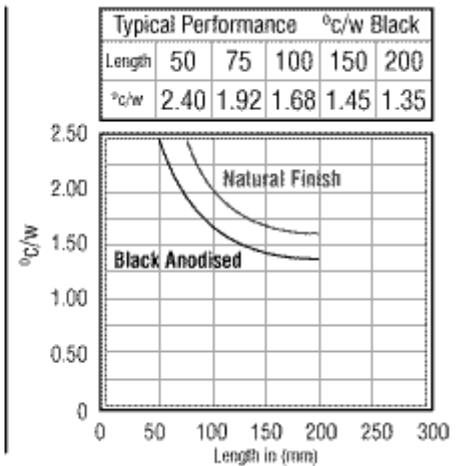

300 SERIES

325AB

333AB

340AB

Performance figures are shown as an indication of a heatsink's actual performance. It is recommended that the effectiveness of any

300 / 400 SERIES

345AB

350AB