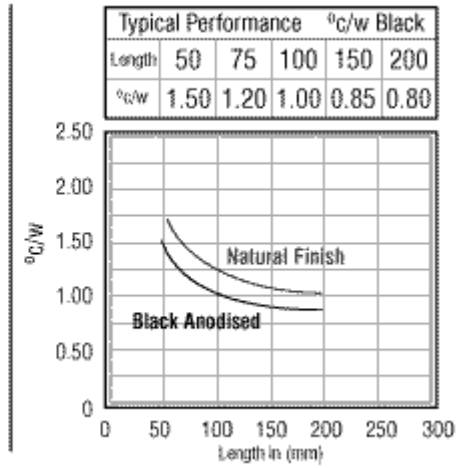

300 SERIES

325AB

333AB

340AB

Performance figures are shown as an indication of a heatsink's actual performance. It is recommended that the effectiveness of any

300 / 400 SERIES

345AB

350AB