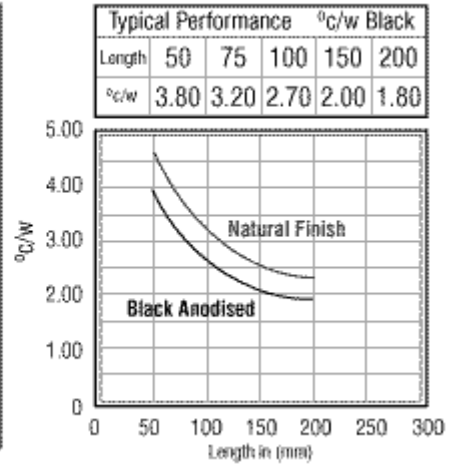

300 SERIES

325AB

333AB

340AB

Performance figures are shown as an indication of a heatsink's actual performance. It is recommended that the effectiveness of any

300 / 400 SERIES

345AB

350AB