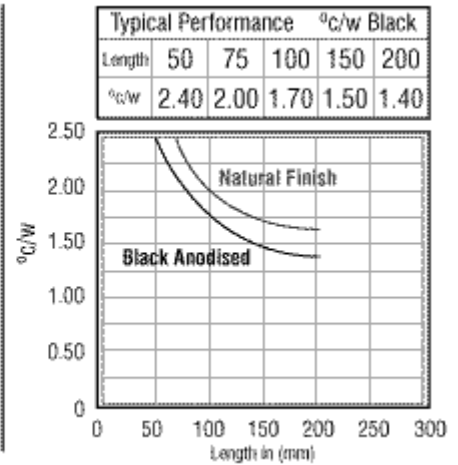

300 SERIES

325AB

333AB

340AB

Performance figures are shown as an indication of a heatsink's actual performance. It is recommended that the effectiveness of any

300 / 400 SERIES

345AB

350AB