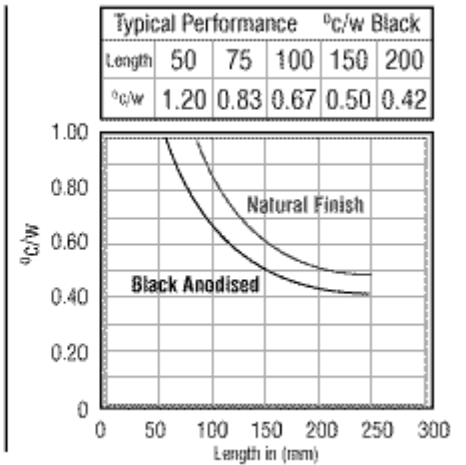

300 SERIES

325AB

333AB

340AB

Performance figures are shown as an indication of a heatsink's actual performance. It is recommended that the effectiveness of any

300 / 400 SERIES

345AB

350AB