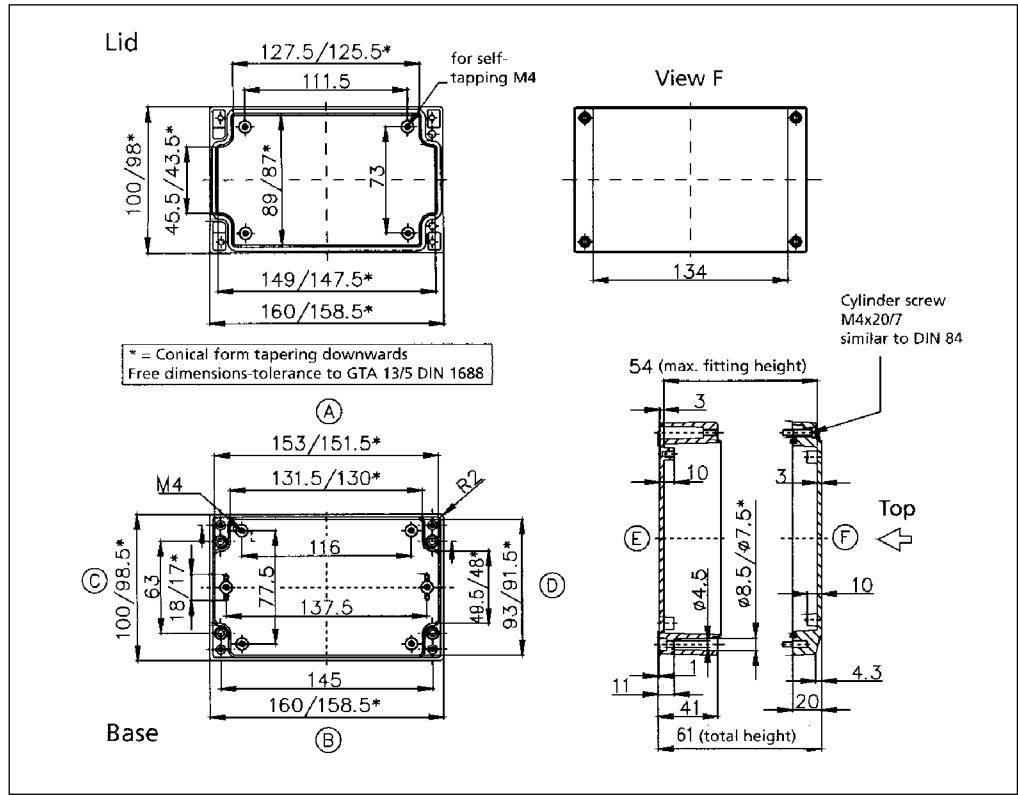

Standard Features
• 10093132 00 M4x20 Stainless steel captive combo head lid screws.   • 10082003 00 Removable 3.3mm Neoprene Gasket for unpainted enclosures (20" length). Non-Removable Polyurethane gasket for painted version.
Accessories
• 10011032 00 Mounting Plates.   • 10061042 00 Terminal Rail (TS 15).   • 10061472 00 Terminal Rail (TS 35).   • 04000100 00 External Mounting Brackets.   • 04000010 85 Unpainted External Hinges.   • 04000010 00 Painted External Hinges.   • 10082013 00 3.3mm Silicone gasket.   • 10082022 00 3mm RFI gasket.   • 04300009 00 Enclosure holder 98mm wide.