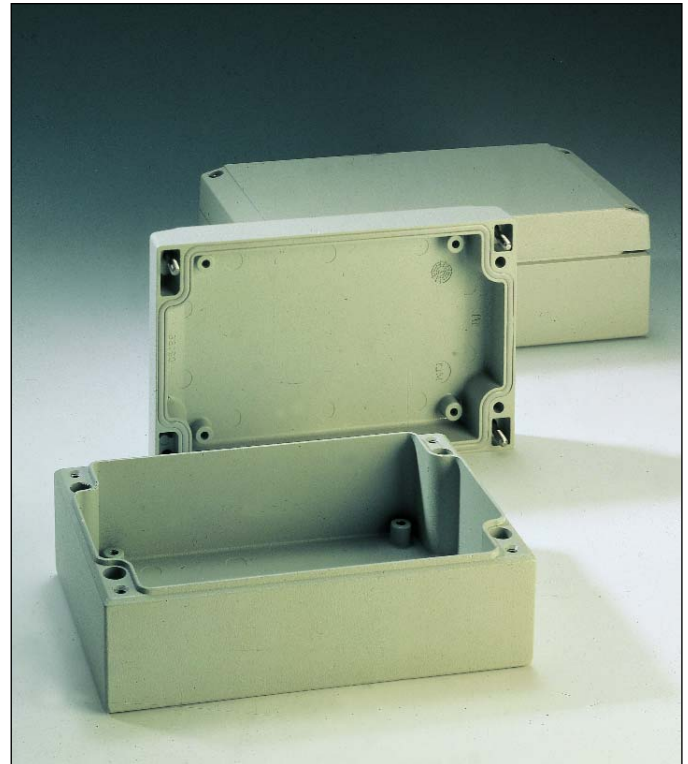

## Aluform Watertight Enclosures

Aluform enclosures feature an attractive beveled lid and are designed with a lower profile height than Rose+Bopla's standard O1 series housings. Internal mounting bosses in the base and lid provide convenience for component installation. New hinges, and one-piece external brackets are available as options.

An Aluform enclosure includes a powdercoat painted die-cast base and lid, captive stainless steel lid screws and a non-removable polyurethane gasket as the standard configuration. The unpainted version comes with a removable neoprene gasket.