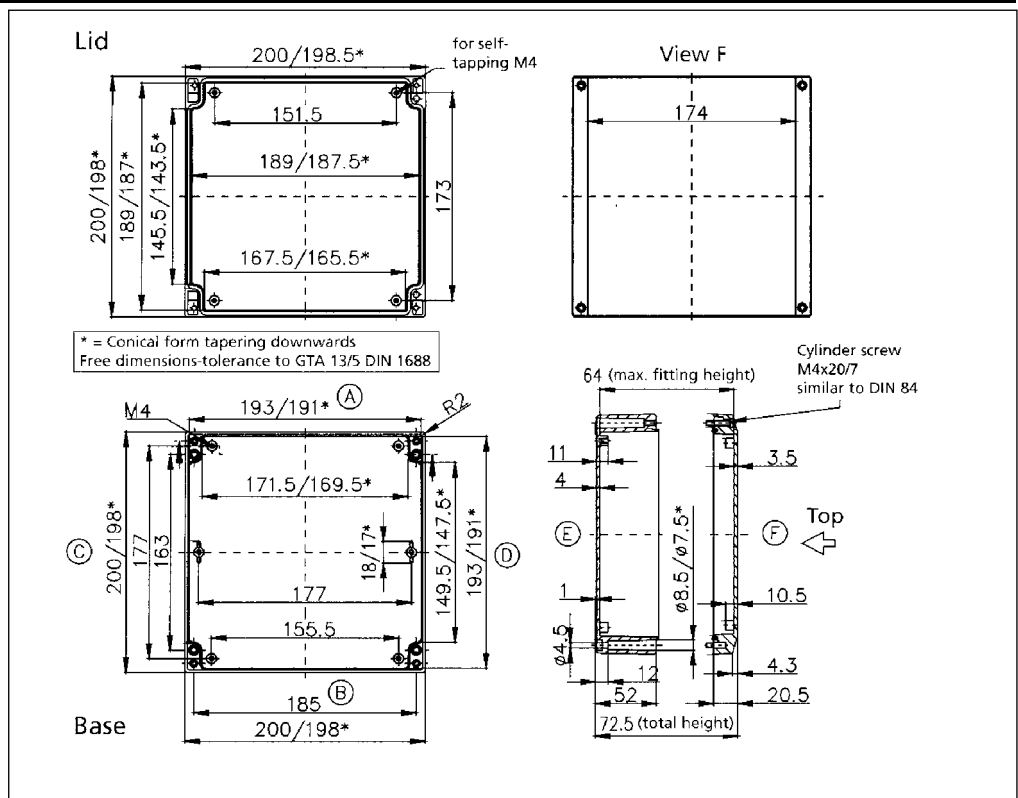

Dimensional Drawings

# Aluform

04162408 00/85

External Dimensions: L160 x W240 x H81 mm

Page 1-7

Standard Features
<ul style="list-style-type: none"> <li>• 10093132 00 M4x20 Stainless steel captive combo head lid screws.</li> <li>• 10082003 00 Removable 3.3mm Neoprene Gasket for unpainted enclosures (28" length). Non-Removable Polyurethane gasket for painted version.</li> </ul>
Accessories
<ul style="list-style-type: none"> <li>• 04000120 00 External Mounting Bars.</li> <li>• 10011065 00 Mounting Plates.</li> <li>• 04000010 85 Unpainted External Hinges.</li> <li>• 04000010 00 Painted External Hinges.</li> <li>• 10082013 00 3.3mm Silicone gasket.</li> <li>• 10082022 00 3mm RFI gasket.</li> </ul>

04202007 00/85

External Dimensions: L200 x W200 x H71 mm

Page 1-7

Standard Features
<ul style="list-style-type: none"> <li>• 10093132 00 M4x20 Stainless steel captive combo head lid screws.</li> <li>• 10082003 00 Removable 3.3mm Neoprene Gasket for unpainted enclosures (30" length). Non-Removable Polyurethane gasket for painted version.</li> </ul>
Accessories
<ul style="list-style-type: none"> <li>• 10011037 00 Mounting Plates.</li> <li>• 10061043 00 Terminal Rail (TS 15).</li> <li>• 10061473 00 Terminal Rail (TS 35).</li> <li>• 04000200 00 External Mounting Brackets.</li> <li>• 04000010 85 Unpainted External Hinges.</li> <li>• 04000010 00 Painted External Hinges.</li> <li>• 10082013 00 3.3mm Silicone gasket.</li> <li>• 10082022 00 3mm RFI gasket.</li> </ul>