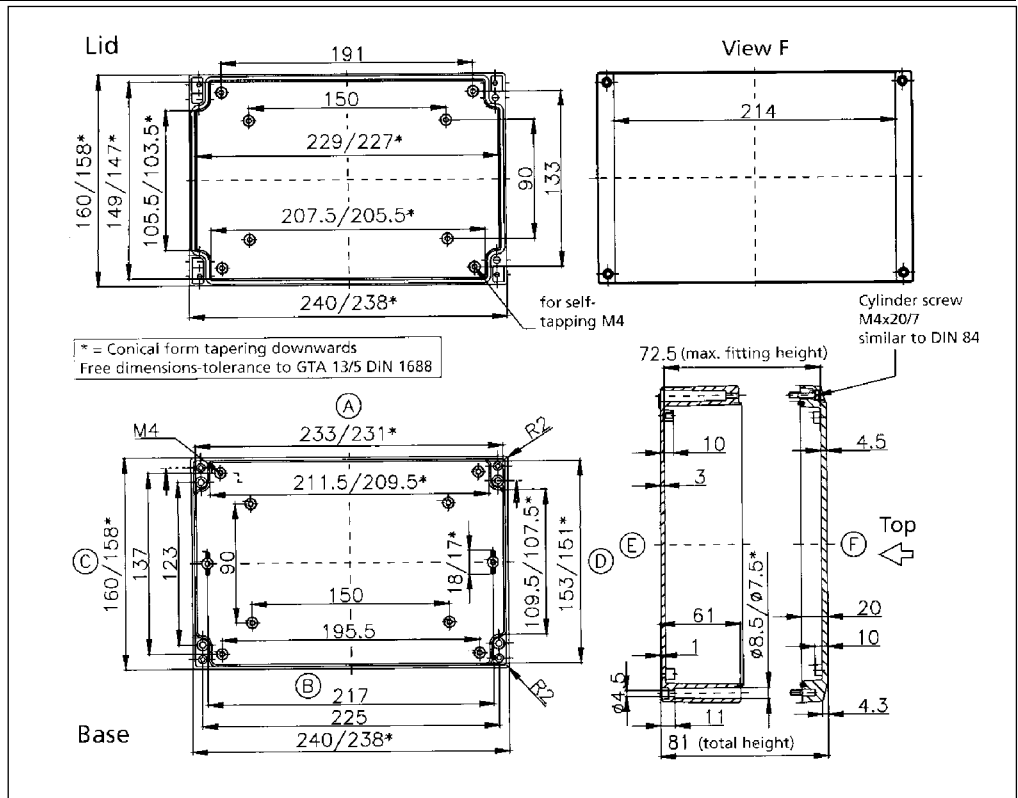

**04161608 00/85**

**External Dimensions: L 160 x W 160 x H 81 mm**

Standard Features
<ul style="list-style-type: none"> <li>• 10093132 00 M4x20 Stainless steel captive combo head lid screws.</li> <li>• 10082003 00 Removable 3.3mm Neoprene Gasket for unpainted enclosures (24" length). Non-Removable Polyurethane gasket for painted version.</li> </ul>
Accessories
<ul style="list-style-type: none"> <li>• 04000160 00 External Mounting Bars.</li> <li>• 10011064 00 Mounting Plates.</li> <li>• 04000010 85 Unpainted External Hinges.</li> <li>• 04000010 00 Painted External Hinges.</li> <li>• 10082013 00 3.3mm Silicone gasket.</li> <li>• 10082022 00 3mm RFI gasket.</li> </ul>

Dimensional Drawings

# Aluform

04162408 00/85

External Dimensions: L160 x W240 x H81 mm

Page 1-7

Standard Features
<ul style="list-style-type: none"> <li>• 10093132 00 M4x20 Stainless steel captive combo head lid screws.</li> <li>• 10082003 00 Removable 3.3mm Neoprene Gasket for unpainted enclosures (28" length). Non-Removable Polyurethane gasket for painted version.</li> </ul>
Accessories
<ul style="list-style-type: none"> <li>• 04000120 00 External Mounting Bars.</li> <li>• 10011065 00 Mounting Plates.</li> <li>• 04000010 85 Unpainted External Hinges.</li> <li>• 04000010 00 Painted External Hinges.</li> <li>• 10082013 00 3.3mm Silicone gasket.</li> <li>• 10082022 00 3mm RFI gasket.</li> </ul>