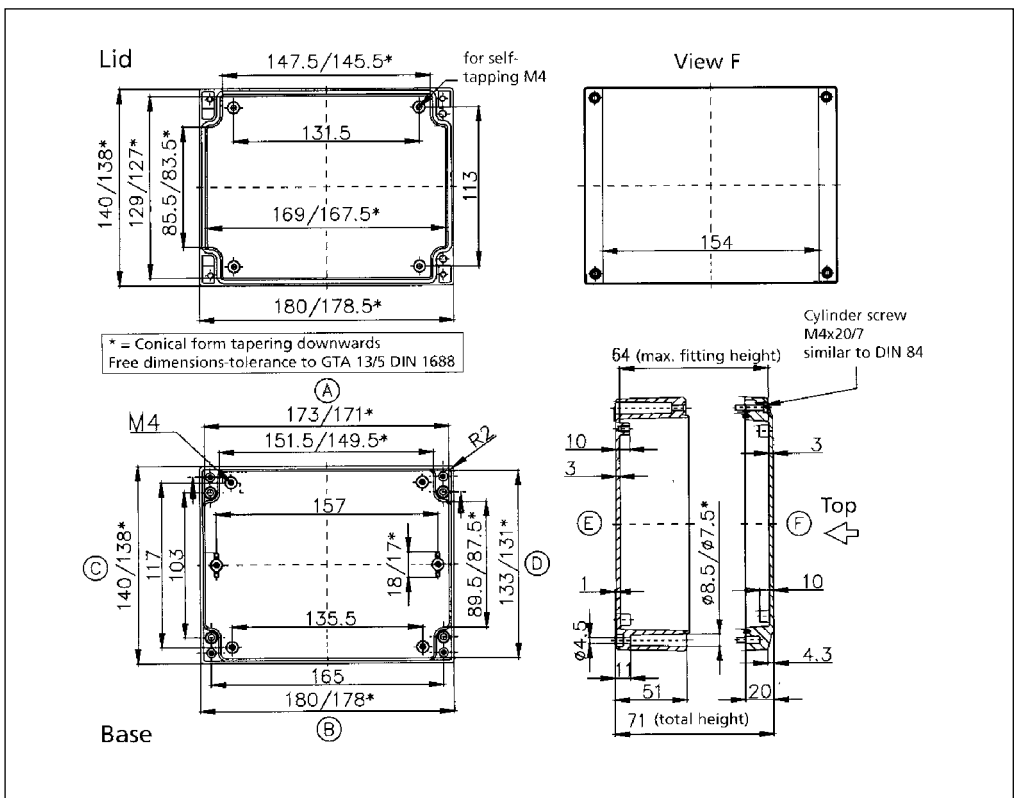

Standard Features
• 10093132 00 M4x20 Stainless steel captive combo head lid screws.   • 10082003 00 Removable 3.3mm Neoprene Gasket for unpainted enclosures (24" length). Non-Removable Polyurethane gasket for painted version.
Accessories
• 10011035 00 Mounting Plates.   • 10061045 00 Terminal Rail (TS 15).   • 10061475 00 Terminal Rail (TS 35).   • 04000140 00 External Mounting Brackets.   • 04000010 85 Unpainted External Hinges.   • 04000010 00 Painted External Hinges.   • 10082013 00 3.3mm Silicone gasket.   • 10082022 00 3mm RFI gasket.   • 04300014 00 Enclosure holder 138mm wide.