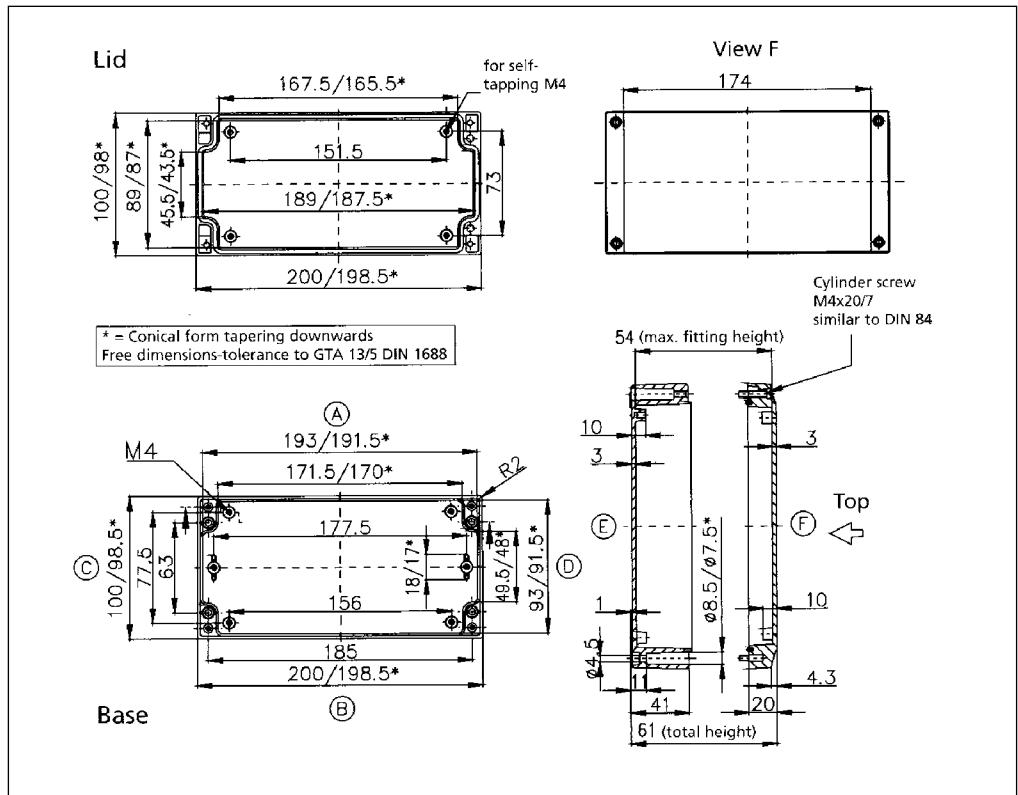

Standard Features
• 10093132 00 M4x20 Stainless steel captive combo head lid screws.   • 10082003 00 Removable 3.3mm Neoprene Gasket for unpainted enclosures (22" length). Non-Removable Polyurethane gasket for painted version.
Accessories
• 10011033 00 Mounting Plates.   • 10061043 00 Terminal Rail (TS 15).   • 10061473 00 Terminal Rail (TS 35).   • 04000100 00 External Mounting Brackets.   • 04000010 85 Unpainted External Hinges.   • 04000010 00 Painted External Hinges.   • 10082013 00 3.3mm Silicone gasket.   • 10082022 00 3mm RFI gasket.   • 04300009 00 Enclosure holder 98mm wide.