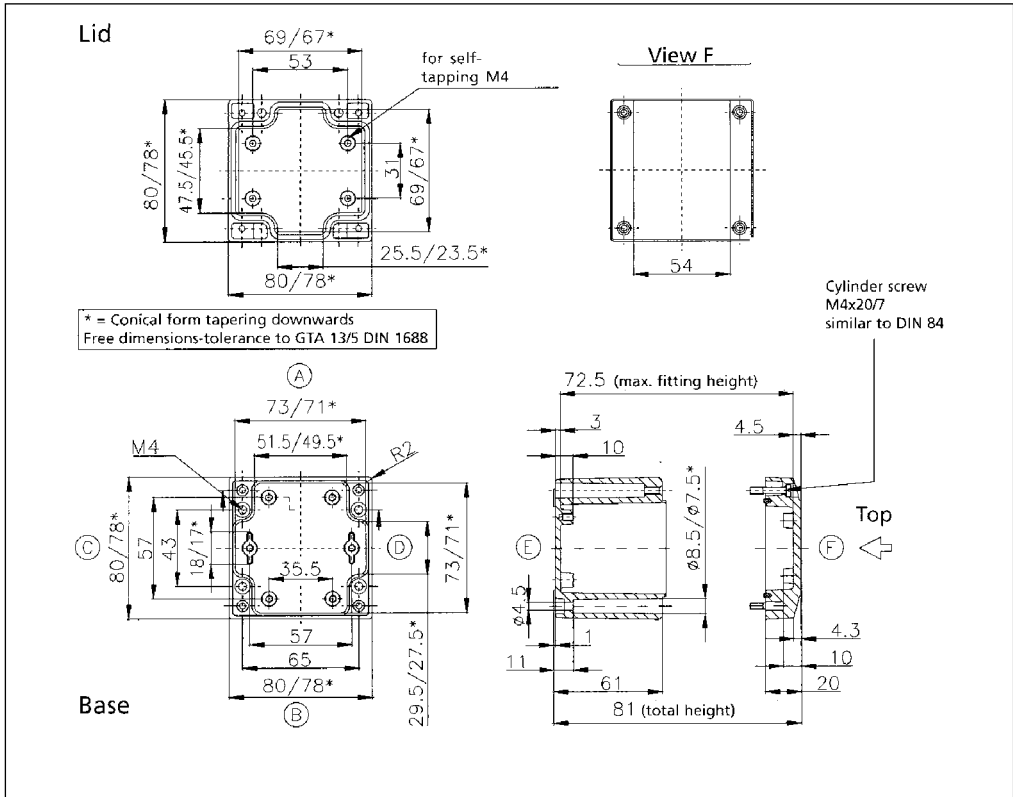

Note: Dimensions are external. Metric is the primary dimension. Inch conversions and weights are for the user's convenience and are for reference only. Accessories shown on drawing page.

# Aluform

04080808 00/85

External Dimensions: L 80 x W 80 x H 81 mm

Page 1-7

Standard Features
<ul style="list-style-type: none"> <li>• 10093132 00 M4x20 Stainless steel captive combo head lid screws.</li> <li>• 10082003 00 Removable 3.3mm Neoprene Gasket for unpainted enclosures (14" length). Non-Removable Polyurethane gasket for painted version.</li> </ul>
Accessories
<ul style="list-style-type: none"> <li>• 04000080 00 External Mounting Bars.</li> <li>• 10011060 00 Mounting Plates.</li> </ul>

**04081208 00/85**

**External Dimensions: L 80 x W 120 x H 81 mm**

Standard Features
<ul style="list-style-type: none"> <li>• 10093132 00 M4x20 Stainless steel captive combo head lid screws.</li> <li>• 10082003 00 Removable 3.3mm Neoprene Gasket for unpainted enclosures (20" length). Non-Removable Polyurethane gasket for painted version.</li> </ul>
Accessories
<ul style="list-style-type: none"> <li>• 04000080 00 External Mounting Bars.</li> <li>• 10011061 00 Mounting Plates.</li> <li>• 04000100 00 External Mounting Brackets.</li> <li>• 04000010 85 Unpainted External Hinges.</li> <li>• 04000010 00 Painted External Hinges.</li> <li>• 10082013 00 3.3mm Silicone gasket.</li> <li>• 10082022 00 3mm RFI gasket.</li> </ul>