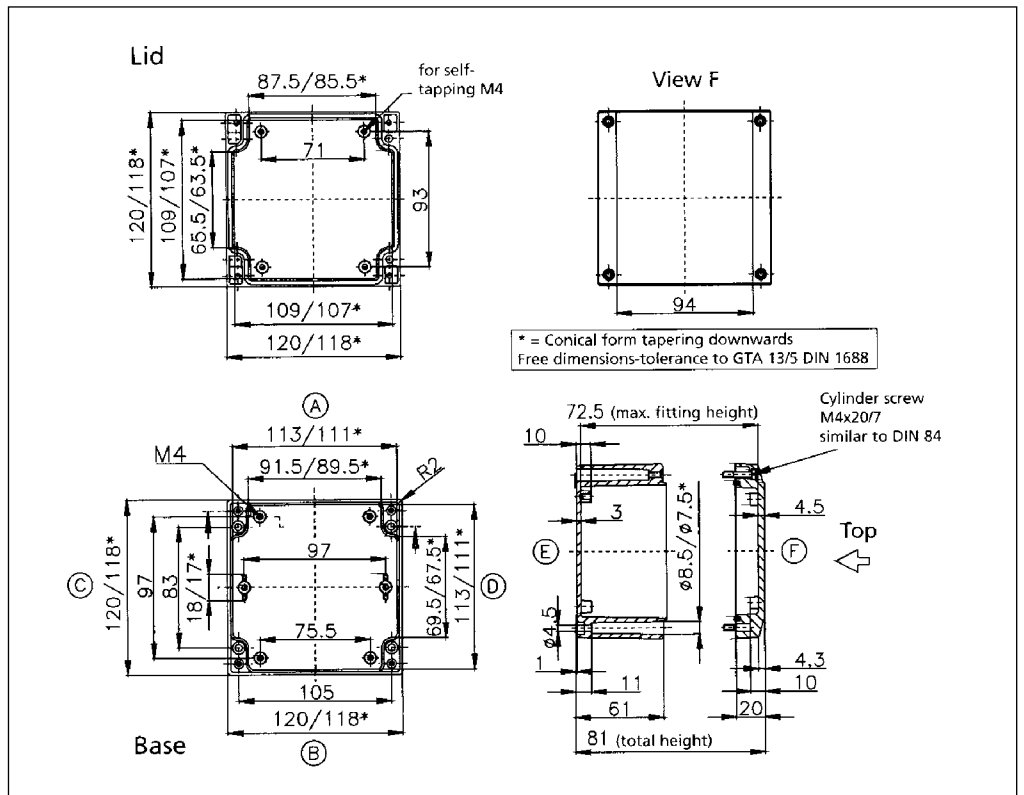

Standard Features
<ul style="list-style-type: none"> <li>• 10093132 00 M4x20 Stainless steel captive combo head lid screws.</li> <li>• 10082003 00 Removable 3.3mm Neoprene Gasket for unpainted enclosures (22" length). Non-Removable Polyurethane gasket for painted version.</li> </ul>
Accessories
<ul style="list-style-type: none"> <li>• 10011033 00 Mounting Plates.</li> <li>• 10061043 00 Terminal Rail (TS 15).</li> <li>• 10061473 00 Terminal Rail (TS 35).</li> <li>• 04000100 00 External Mounting Brackets.</li> <li>• 04000010 85 Unpainted External Hinges.</li> <li>• 04000010 00 Painted External Hinges.</li> <li>• 10082013 00 3.3mm Silicone gasket.</li> <li>• 10082022 00 3mm RFI gasket.</li> <li>• 04300009 00 Enclosure holder 98mm wide.</li> </ul>

**04121208 00/85**

**External Dimensions: L 120 x W 160 x H 81 mm**

Standard Features
<ul style="list-style-type: none"> <li>• 10093132 00 M4x20 Stainless steel captive combo head lid screws.</li> <li>• 10082003 00 Removable 3.3mm Neoprene Gasket for unpainted enclosures (20" length). Non-Removable Polyurethane gasket for painted version.</li> </ul>
Accessories
<ul style="list-style-type: none"> <li>• 04000120 00 External Mounting Bars</li> <li>• 10011062 00 Mounting Plates</li> <li>• 04000010 85 Unpainted External Hinges.</li> <li>• 04000010 00 Painted External Hinges.</li> <li>• 10082013 00 3.3mm Silicone gasket.</li> <li>• 10082022 00 3mm RFI gasket.</li> </ul>