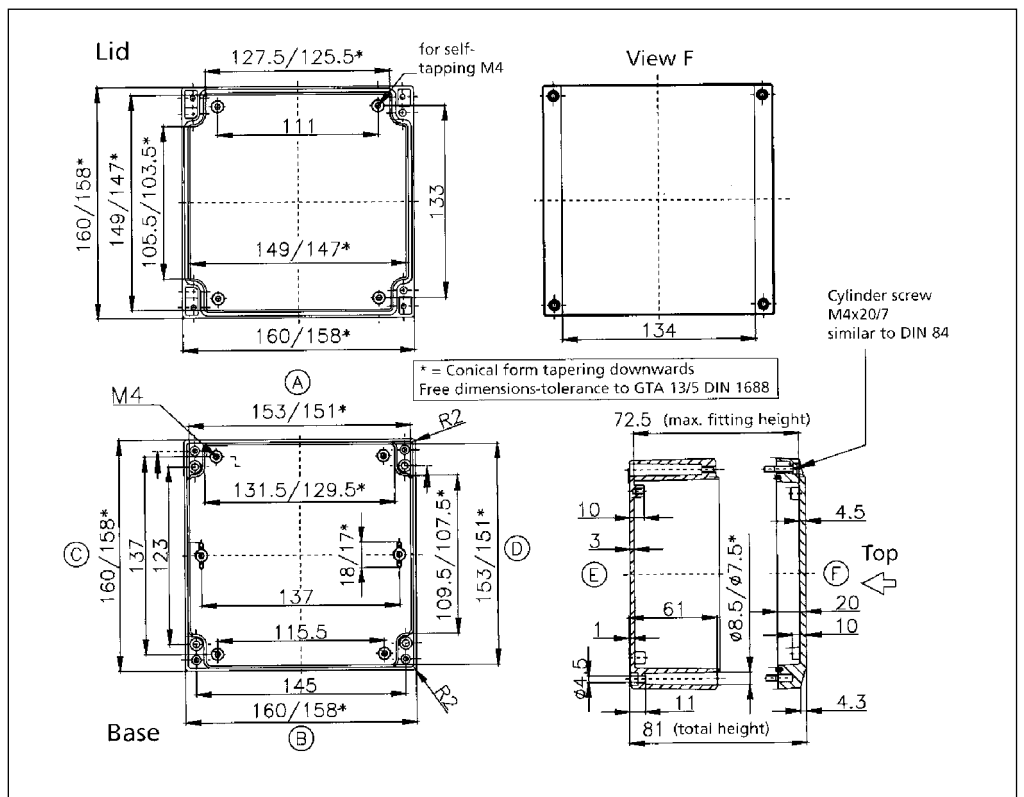

**04142207 00/85**

**External Dimensions: L220 x W140 x H71 mm**

Standard Features
<ul style="list-style-type: none"> <li>• 10093132 00 M4x20 Stainless steel captive combo head lid screws.</li> <li>• 10082003 00 Removable 3.3mm Neoprene Gasket for unpainted enclosures (28" length). Non-Removable Polyurethane gasket for painted version.</li> </ul>
Accessories
<ul style="list-style-type: none"> <li>• 10011036 00 Mounting Plates.</li> <li>• 10061046 00 Terminal Rail (TS 15).</li> <li>• 10061476 00 Terminal Rail (TS 35).</li> <li>• 04000140 00 External Mounting Brackets.</li> <li>• 04000010 85 Unpainted External Hinges.</li> <li>• 04000010 00 Painted External Hinges.</li> <li>• 10082013 00 3.3mm Silicone gasket.</li> <li>• 10082022 00 3mm RFI gasket.</li> <li>• 04300014 00 Enclosure holder 138mm wide.</li> </ul>

**04161608 00/85**

**External Dimensions: L 160 x W 160 x H 81 mm**

Standard Features
<ul style="list-style-type: none"> <li>• 10093132 00 M4x20 Stainless steel captive combo head lid screws.</li> <li>• 10082003 00 Removable 3.3mm Neoprene Gasket for unpainted enclosures (24" length). Non-Removable Polyurethane gasket for painted version.</li> </ul>
Accessories
<ul style="list-style-type: none"> <li>• 04000160 00 External Mounting Bars.</li> <li>• 10011064 00 Mounting Plates.</li> <li>• 04000010 85 Unpainted External Hinges.</li> <li>• 04000010 00 Painted External Hinges.</li> <li>• 10082013 00 3.3mm Silicone gasket.</li> <li>• 10082022 00 3mm RFI gasket.</li> </ul>

Dimensional Drawings