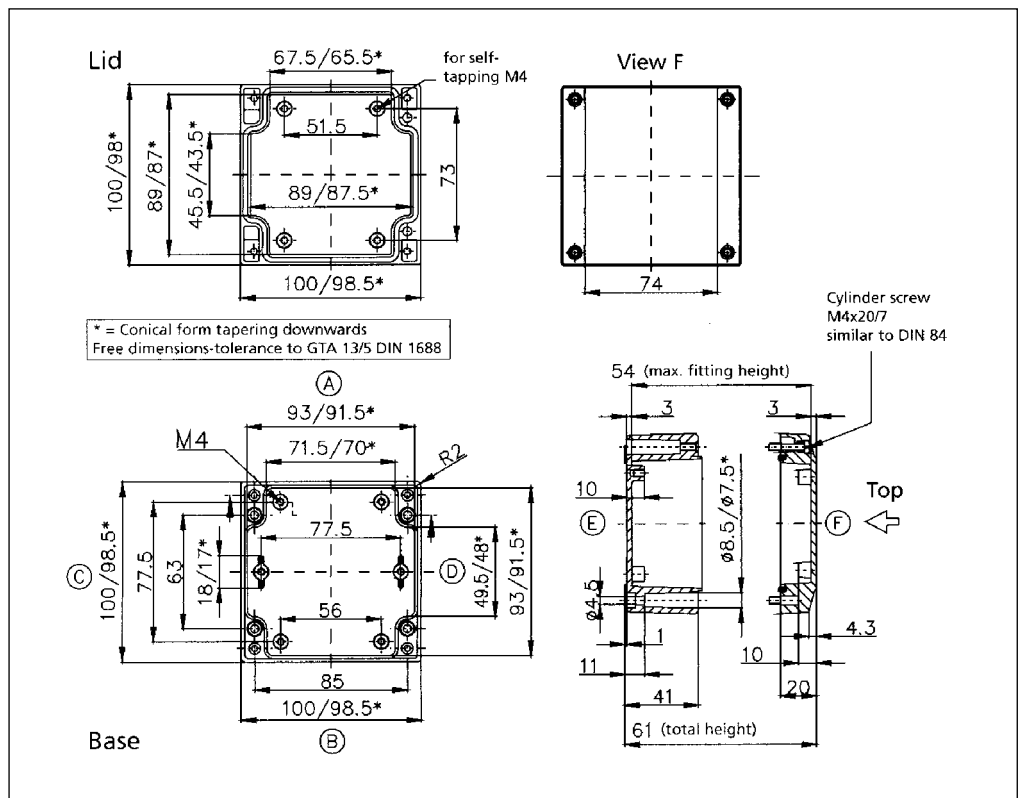

04101006 00/85

External Dimensions: L 100 x W 100 x H 61 mm

Standard Features
• 10093132 00 M4x20 Stainless steel captive combo head lid screws.   • 10082003 00 Removable 3.3mm Neoprene Gasket for unpainted enclosures (14" length). Non-Removable Polyurethane gasket for painted version.
Accessories
• 10011031 00 Mounting Plates.   • 10061041 00 Terminal Rail (TS 15).   • 10061471 00 Terminal Rail (TS 35).   • 04000100 00 External Mounting Brackets.   • 04000010 85 Unpainted External Hinges.   • 04000010 00 Painted External Hinges.   • 10082013 00 3.3mm Silicone gasket.   • 10082022 00 3mm RFI gasket.   • 0430009 00 Enclosure holder 98mm wide.