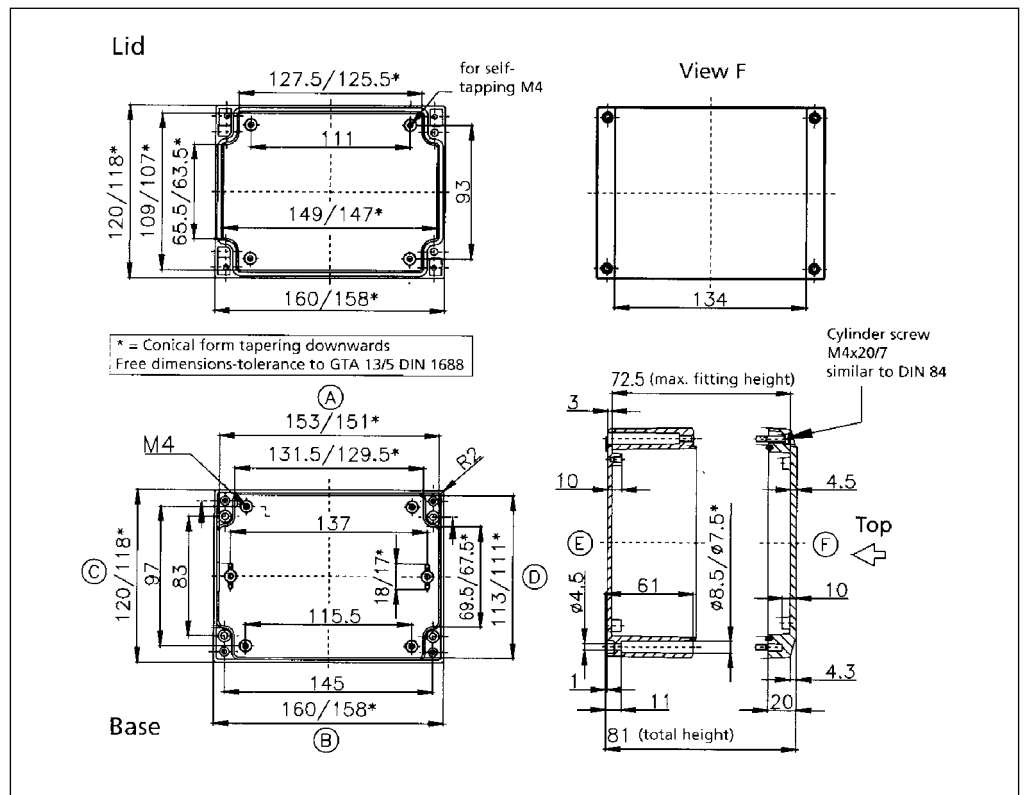

**04121208 00/85**

**External Dimensions: L 120 x W 160 x H 81 mm**

Standard Features
<ul style="list-style-type: none"> <li>• 10093132 00 M4x20 Stainless steel captive combo head lid screws.</li> <li>• 10082003 00 Removable 3.3mm Neoprene Gasket for unpainted enclosures (20" length). Non-Removable Polyurethane gasket for painted version.</li> </ul>
Accessories
<ul style="list-style-type: none"> <li>• 04000120 00 External Mounting Bars</li> <li>• 10011062 00 Mounting Plates</li> <li>• 04000010 85 Unpainted External Hinges.</li> <li>• 04000010 00 Painted External Hinges.</li> <li>• 10082013 00 3.3mm Silicone gasket.</li> <li>• 10082022 00 3mm RFI gasket.</li> </ul>

**04121608 00/85**

**External Dimensions: L 120 x W 160 x H 81 mm**

Standard Features
<ul style="list-style-type: none"> <li>• 10093132 00 M4x20 Stainless steel captive combo head lid screws.</li> <li>• 10082003 00 Removable 3.3mm Neoprene Gasket for unpainted enclosures (20" length). Non-Removable Polyurethane gasket for painted version.</li> </ul>
Accessories
<ul style="list-style-type: none"> <li>• 04000120 00 External Mounting Bars.</li> <li>• 10011063 00 Mounting Plates.</li> <li>• 04000010 85 Unpainted External Hinges.</li> <li>• 04000010 00 Painted External Hinges.</li> <li>• 10082013 00 3.3mm Silicone gasket.</li> <li>• 10082022 00 3mm RFI gasket.</li> </ul>