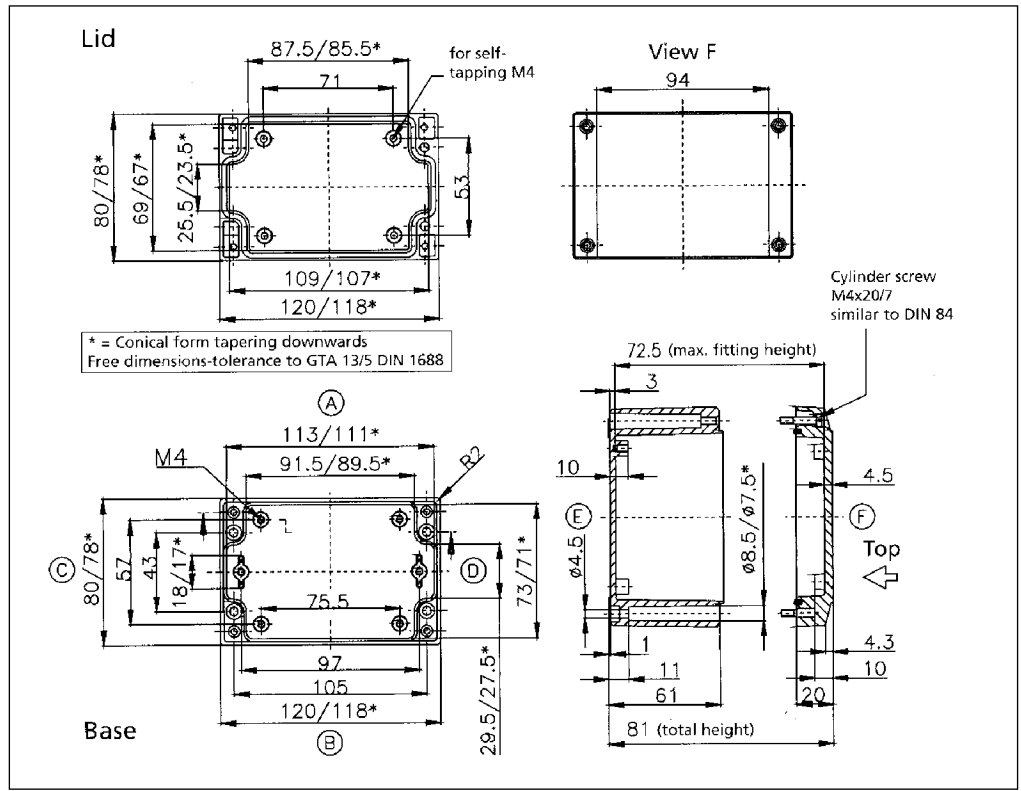

# Aluform

04080808 00/85

External Dimensions: L 80 x W 80 x H 81 mm

Page 1-7

Standard Features
<ul style="list-style-type: none"> <li>• 10093132 00 M4x20 Stainless steel captive combo head lid screws.</li> <li>• 10082003 00 Removable 3.3mm Neoprene Gasket for unpainted enclosures (14" length). Non-Removable Polyurethane gasket for painted version.</li> </ul>
Accessories
<ul style="list-style-type: none"> <li>• 04000080 00 External Mounting Bars.</li> <li>• 10011060 00 Mounting Plates.</li> </ul>

**04081208 00/85**

**External Dimensions: L 80 x W 120 x H 81 mm**

Standard Features
<ul style="list-style-type: none"> <li>• 10093132 00 M4x20 Stainless steel captive combo head lid screws.</li> <li>• 10082003 00 Removable 3.3mm Neoprene Gasket for unpainted enclosures (20" length). Non-Removable Polyurethane gasket for painted version.</li> </ul>
Accessories
<ul style="list-style-type: none"> <li>• 04000080 00 External Mounting Bars.</li> <li>• 10011061 00 Mounting Plates.</li> <li>• 04000100 00 External Mounting Brackets.</li> <li>• 04000010 85 Unpainted External Hinges.</li> <li>• 04000010 00 Painted External Hinges.</li> <li>• 10082013 00 3.3mm Silicone gasket.</li> <li>• 10082022 00 3mm RFI gasket.</li> </ul>