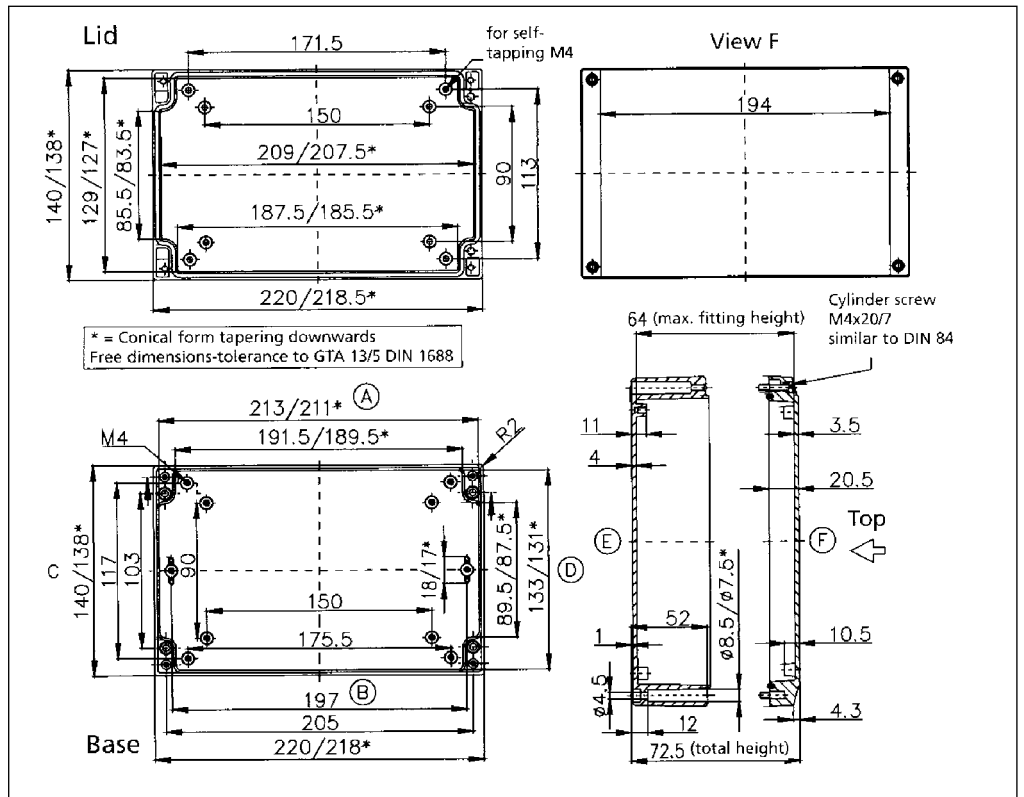

**04121608 00/85**

**External Dimensions: L 120 x W 160 x H 81 mm**

Standard Features
<ul style="list-style-type: none"> <li>• 10093132 00 M4x20 Stainless steel captive combo head lid screws.</li> <li>• 10082003 00 Removable 3.3mm Neoprene Gasket for unpainted enclosures (20" length). Non-Removable Polyurethane gasket for painted version.</li> </ul>
Accessories
<ul style="list-style-type: none"> <li>• 04000120 00 External Mounting Bars.</li> <li>• 10011063 00 Mounting Plates.</li> <li>• 04000010 85 Unpainted External Hinges.</li> <li>• 04000010 00 Painted External Hinges.</li> <li>• 10082013 00 3.3mm Silicone gasket.</li> <li>• 10082022 00 3mm RFI gasket.</li> </ul>

**04161608 00/85**

**External Dimensions: L 160 x W 160 x H 81 mm**

Standard Features
<ul style="list-style-type: none"> <li>• 10093132 00 M4x20 Stainless steel captive combo head lid screws.</li> <li>• 10082003 00 Removable 3.3mm Neoprene Gasket for unpainted enclosures (24" length). Non-Removable Polyurethane gasket for painted version.</li> </ul>
Accessories
<ul style="list-style-type: none"> <li>• 04000160 00 External Mounting Bars.</li> <li>• 10011064 00 Mounting Plates.</li> <li>• 04000010 85 Unpainted External Hinges.</li> <li>• 04000010 00 Painted External Hinges.</li> <li>• 10082013 00 3.3mm Silicone gasket.</li> <li>• 10082022 00 3mm RFI gasket.</li> </ul>

Dimensional Drawings