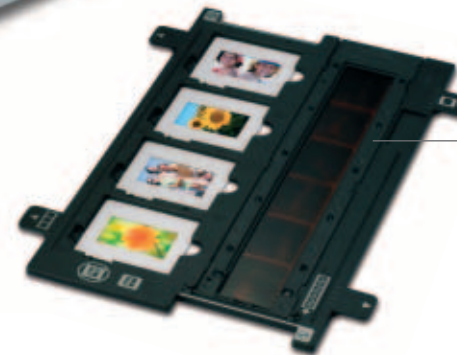

Epson scanners

The Epson scanner range includes extensive easy-to-use features to make the most of your images. You can scan in photo prints, slides and negatives to store onto CD, email or print for your friends and family to enjoy. With Epson's Dust and Scratch removal software, you can bring your old prints back to life and keep them forever.

Scan in your 35mm film strips direct with the automatic feeder on the Epson Perfection V350.

Epson Easy Photofix software for dust removal and colour correction.

OCR software to scan and edit text on your PC.

The detail captured by scanners is measured in dpi – dots per inch. The higher the dpi, the more image detail is captured.

FireWire connection for faster scanning. Available on the Perfection 4990 Photo, V700 Photo & V750 Pro

Portrait or landscape opening on Epson Perfection V100 and Perfection V350 models.

Dual lens technology features 2 lenses with different resolutions. The scanner automatically selects the best setting for your image whether you are scanning film or A4 text. Available on the Perfection V750 Pro & V700 Photo.

Easy to use shortcut buttons so you can scan to email or PDF, copy or just scan with the 'start' button.

Enhance your photos – use this Scanfix software

Restore faded images and more with Scanfix software included with all Epson scanners.

Digital Ice detects defects such as scratches and dust and corrects it without softening or blurring the image.

Before After

Excellent tone reproduction with 4.0D Max optical density. Available on the Perfection 4990 Photo, V700 Photo & V750 Pro

Scan your old films and negatives using built in film holders. It's so easy to re-print your favourite photos and archive them onto your PC, and email old photos to your friends and family to share the memories.