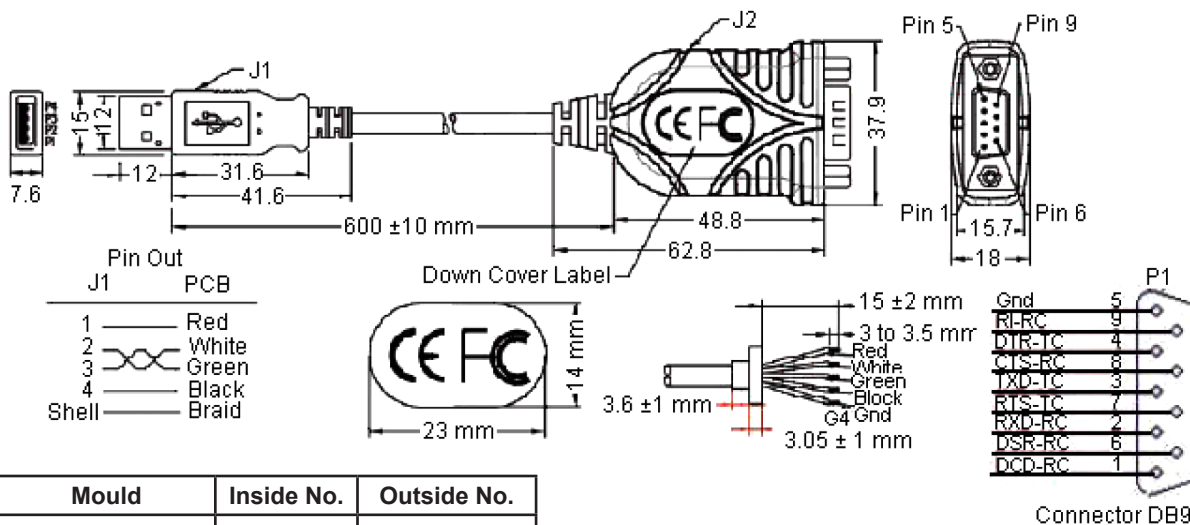

Adapter Cable

D-Sub 9 way to USB 2.0 A Plug

pro-SIGNAL

RoHS
Compliant

Specifications

Connector Type A : D Subminiature Plug, 9 Way
 Connector Type B : USB 2.0 A Plug
 Cable Length : 600mm (1.97ft)
 Jacket Colour : Black

Diagram

Notes:

Wire : UL2725 28 AWG 1PRS + 26 AWG AEB OD = 4.2mm,
 Jacket colour : black
 Conn : J1-4P USB conn. (series A) plug MD type,
 J2-DB9P male assy type (inside W/AP1100R1 PCB)
 W/Plastic hood (colour : black), Inner shield : W/Plastic hood shielding, Insulator colour : black
 USB and DB9P Moulding Colour : Black

Part Number Table

Description	Part Number
Adapter Cable, D-Sub 9 way to USB 2.0 A Plug, 600mm, Black	PSG02504

Dimensions : Millimetres

Important Notice : This data sheet and its contents (the "Information") belong to the members of the AVNET group of companies (the "Group") or are licensed to it. No licence is granted for the use of it other than for information purposes in connection with the products to which it relates. No licence of any intellectual property rights is granted. The Information is subject to change without notice and replaces all data sheets previously supplied. The Information supplied is believed to be accurate but the Group assumes no responsibility for its accuracy or completeness, any error in or omission from it or for any use made of it. Users of this data sheet should check for themselves the Information and the suitability of the products for their purpose and not make any assumptions based on information included or omitted. Liability for loss or damage resulting from any reliance on the Information or use of it (including liability resulting from negligence or where the Group was aware of the possibility of such loss or damage arising) is excluded. This will not operate to limit or restrict the Group's liability for death or personal injury resulting from its negligence. pro-SIGNAL is the registered trademark of Premier Farnell Limited 2019.