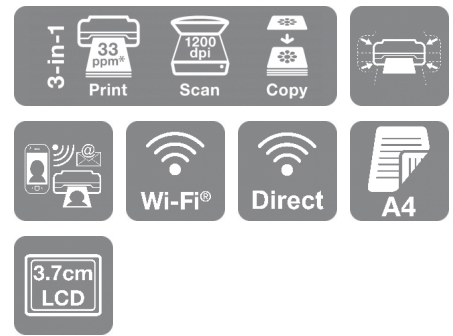

Expression Home XP-3100

DATASHEET / BROCHURE

Save money, space and time with this 3-in-1 with A4 double-sided printing, individual inks, mobile printing and an LCD screen.

This stylish and affordable 3-in-1 delivers much more than just the basics from its compact footprint. Its prints are clear, vibrant and cost effective thanks to individual inks and double-sided printing. Printing away from a desktop is made easy with a range of compatible mobile printing apps and a 3.7cm LCD screen.

Sleek and stylish 3-in-1

Don't let a printer impact your decor - our stylish and compact 3-in-1 printers are designed to integrate into the home. This affordable model efficiently uses your space, combining printing, scanning and copying facilities in one unit.

Easy to use

Keep things simple – that's the mantra behind the XP-3100. It provides a range of essential features while being incredibly easy to use. It's also flexible with Wi-Fi for printing and scanning wirelessly around the home, and Wi-Fi Direct for printing without a wireless network. Its 3.7cm LCD screen makes it easy to print without a computer and double-sided printing reduces paper usage.