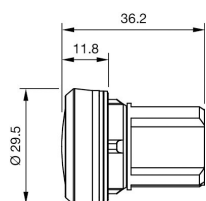

Attribute

Design	raised
Front dimension	Ø 30 mm
Front form	round
IP front protection	IP66, IP67, IP69K
Mounting cut-out	Ø 22.3 mm
Housing material	Plastic
Illumination colour	Yellow
Illuminative colour	Yellow
Lens cap colour	Yellow
Lens cap material	Plastic
Lens cap optical effect	transparent
Lens cap shape	flush
Weight	0.012 kg

Function

Indicator

EAO – Your Expert Partner for Human Machine Interfaces

45-2T00.10G0.000 - Indicator full-face illumination - Actuator

Dimensions

Mounting cut-outs

Wiring diagrams

Additional information