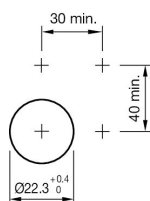

Attribute

Design	raised
Front dimension	Ø 30 mm
Front form	round
IP front protection	IP66, IP67, IP69K
Mounting cut-out	Ø 22.3 mm
Housing material	Plastic
Illumination colour	Yellow
Illuminative colour	Yellow
Lens cap colour	Yellow
Lens cap material	Plastic
Lens cap optical effect	transparent
Lens cap shape	flush
Weight	0.012 kg

Function

Indicator

EAO – Your Expert Partner for Human Machine Interfaces

45-2T00.10G0.000 - Indicator full-face illumination - Actuator

Dimensions

Mounting cut-outs

Wiring diagrams

Additional information

Mounting depth, incl. front plate, see chapter drawings