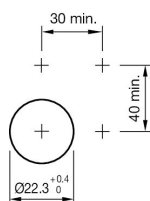

Mounting cut-outs

Wiring diagrams

x1+

x2-

Additional information

Mounting depth, incl. front plate, see chapter drawings