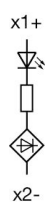

Wiring diagrams

x1+

x2-

Additional information

Mounting depth, incl. front plate, see chapter drawings