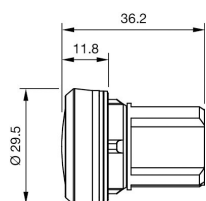

#### Attribute

Design	raised
Front dimension	Ø 30 mm
Front form	round
IP front protection	IP66, IP67, IP69K
Mounting cut-out	Ø 22.3 mm
Housing material	Plastic
Illumination colour	Blue
Illuminative colour	Blue
Lens cap colour	Blue
Lens cap material	Plastic
Lens cap optical effect	transparent
Lens cap shape	flush
Weight	0.012 kg

## Dimensions