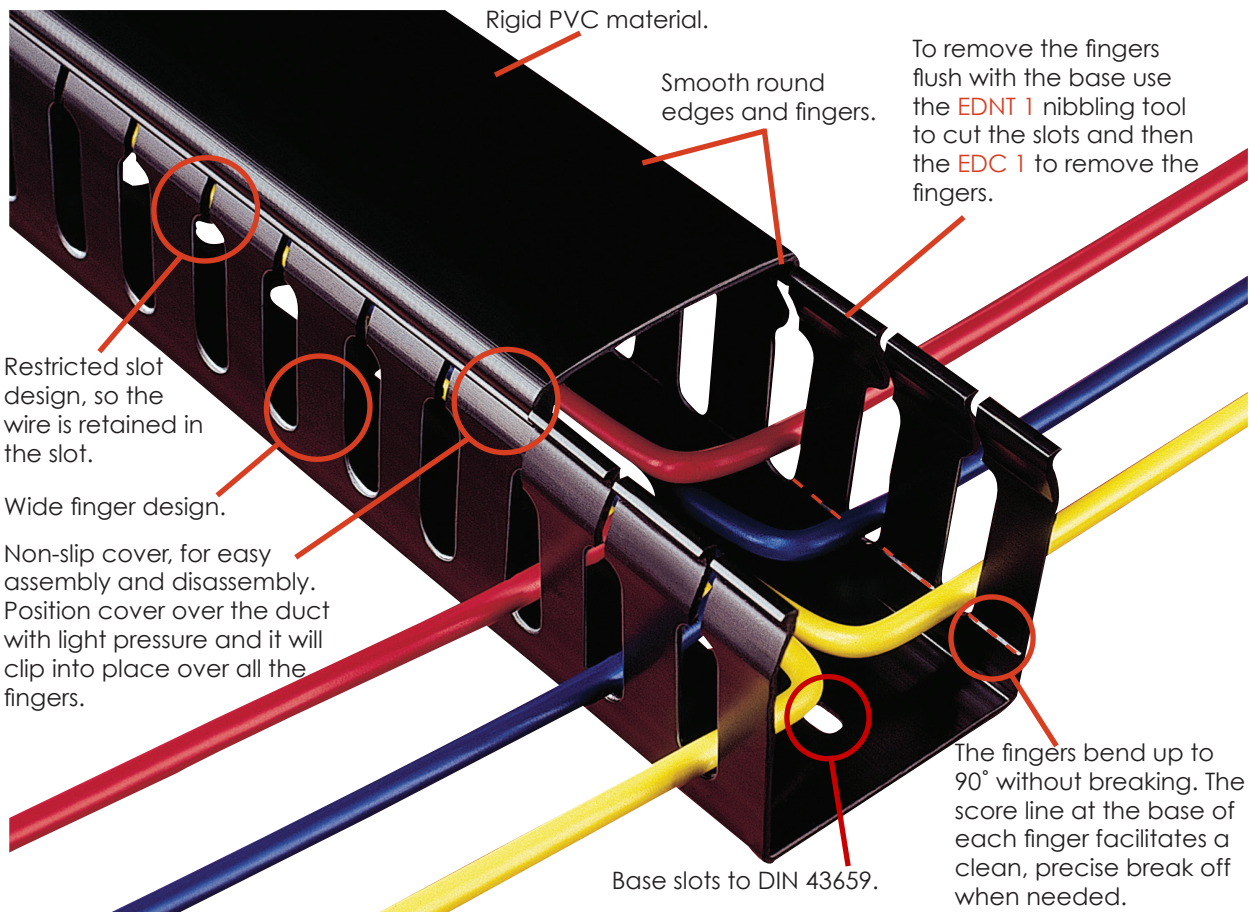

Open Slot PVC Betaduct provides a lightweight self-extinguishing cable trunking with excellent rigidity and performance characteristics. Wide fingers give additional cable support and terminated wires can be re-routed easily. Ideal for use when bundles, cables and wires need supporting in control panels, distribution boards and switchgear. Ideal for all panel building applications.

Available in 23 sizes. Recommended fixing method; Betaduct rivets or washers. Supplied with lid.

SPECIFICATION:

- MATERIAL:** Self-Extinguishing PVC
- SLOT PITCH:** 20mm • **SLOT WIDTH:** 8mm • **WEBS:** 12mm
- COLOUR:** Black RAL 9005
- SERVICE TEMPERATURE RANGE:** -15°C to +60°C
- FLAMMABILITY:** UL94 V-0 Rated Material
- STANDARDS:** Base slots to DIN 43659. CE, RoHS, UL E161178.

VAT NO. GB 639 920 900 • CO. REG. NO. 2478297

PRODUCT FEATURES & BENEFITS

DON'T FORGET TO HAVE A LOOK AT OUR COMPLETE RANGE OF BETADUCT TOOLS.

PRODUCT FEATURES	PRODUCT BENEFITS
Rigid PVC Material	Self-extinguishing PVC.
Wide Finger Design	To give additional cable support. The wide fingers can be used with a range of wire and bundle sizes.
Restricted Slot Design	Saves time during installation, once wires are installed they will remain in the slot with or without cover.
Non-Slip Cover	Once installed lid will not slip. Easy clip-on assembly and disassembly.
Base Slots To DIN 43659	Staggered mounting holes, conforms to DIN standard.
Score Line At Base Of Each Slot	Fingers bend up to 90° without breaking. The score line facilitates a clean, precise break off when needed.
Smooth Round Edges	Free from burrs or sharp edges that could lead to abrasions on hands and cables.
Associated Cutting Tools - EDNT 1, EDC 1.	For clean, precise cutting of trunking fingers.