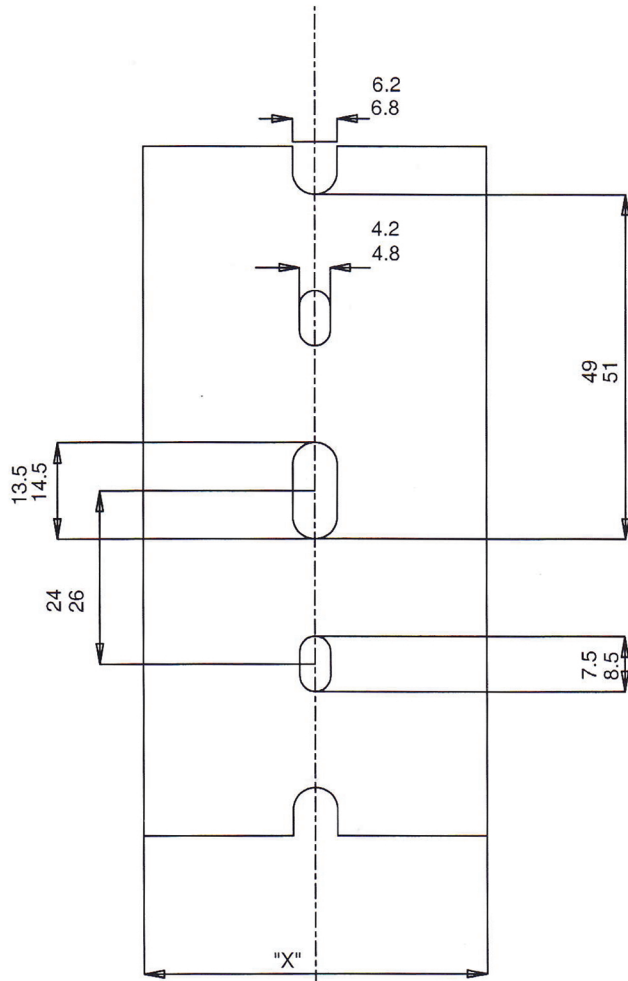

# BETADUCT BASE SLOT INFORMATION

BETADUCT PVC UP TO 50MM WIDE  
SINGLE BACK SLOT