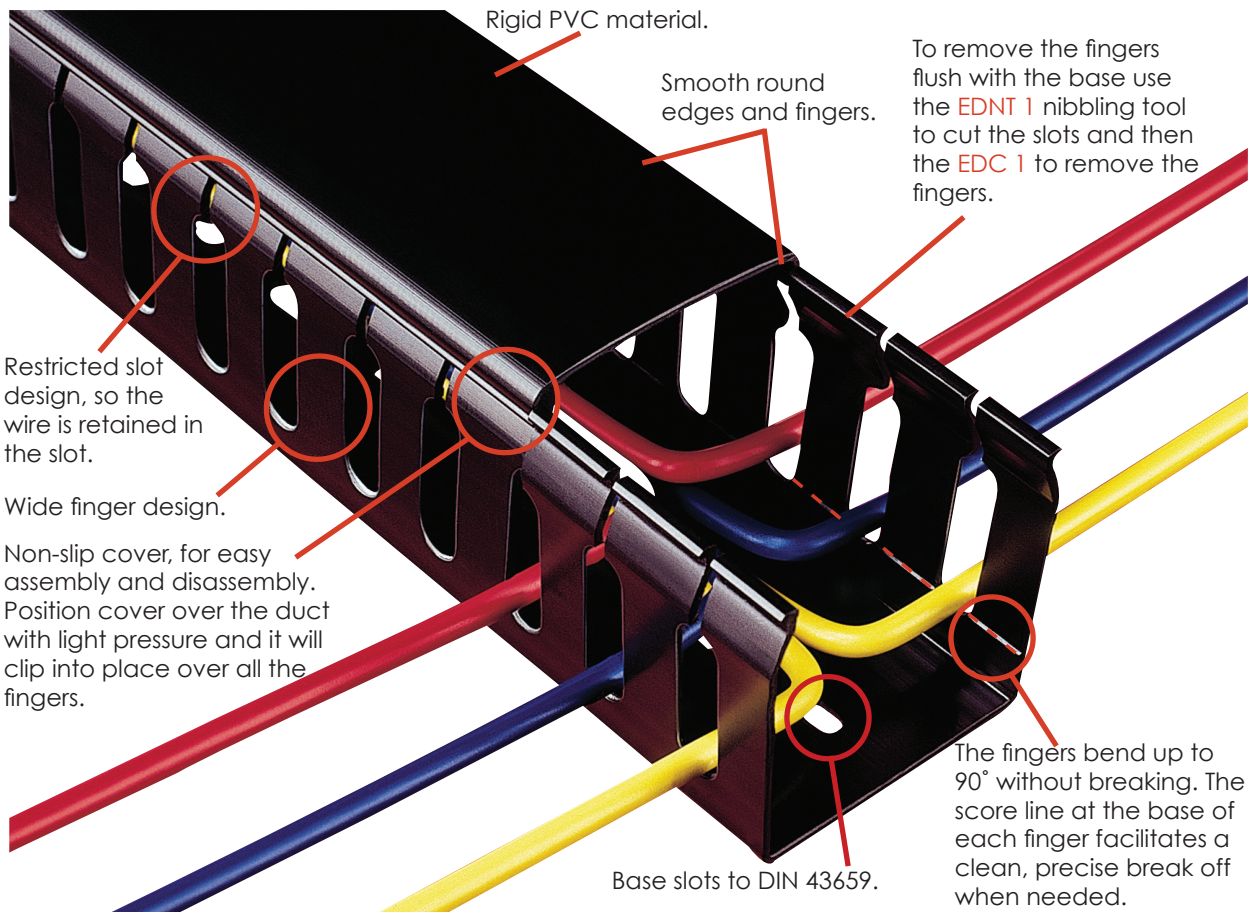

Open Slot PVC Betaduct provides a lightweight self-extinguishing cable trunking with excellent rigidity and performance characteristics. Wide fingers give additional cable support and terminated wires can be re-routed easily. Ideal for use when bundles, cables and wires need supporting in control panels, distribution boards and switchgear. Ideal for all panel building applications.

Available in 23 sizes. Recommended fixing method; Betaduct rivets or washers. Supplied with lid.

**SPECIFICATION:**

- MATERIAL:** Self-Extinguishing PVC
- SLOT PITCH:** 20mm • **SLOT WIDTH:** 8mm • **WEBS:** 12mm
- COLOUR:** Grey RAL 7030
- SERVICE TEMPERATURE RANGE:** -15°C to +60°C
- FLAMMABILITY:** UL94 V-0 Rated Material
- STANDARDS:** Base slots to DIN 43659. RoHS, CSA, UL & Lloyds Register Approved.

## PRODUCT FEATURES & BENEFITS

**DON'T FORGET TO HAVE A LOOK AT OUR COMPLETE RANGE OF BETADUCT TOOLS.**

PRODUCT FEATURES	PRODUCT BENEFITS
<b>Rigid PVC Material</b>	Self-extinguishing PVC.
<b>Wide Finger Design</b>	To give additional cable support. The wide fingers can be used with a range of wire and bundle sizes.
<b>Restricted Slot Design</b>	Saves time during installation, once wires are installed they will remain in the slot with or without cover.
<b>Non-Slip Cover</b>	Once installed lid will not slip. Easy clip-on assembly and disassembly.
<b>Base Slots To DIN 43659</b>	Staggered mounting holes, conforms to DIN standard.
<b>Score Line At Base Of Each Slot</b>	Fingers bend up to 90° without breaking. The score line facilitates a clean, precise break off when needed.
<b>Smooth Round Edges</b>	Free from burrs or sharp edges that could lead to abrasions on hands and cables.
<b>Associated Cutting Tools - EDNT 1, EDC 1.</b>	For clean, precise cutting of trunking fingers.

# BETADUCT BASE SLOT INFORMATION

BETADUCT PVC UP TO 50MM WIDE  
SINGLE BACK SLOT