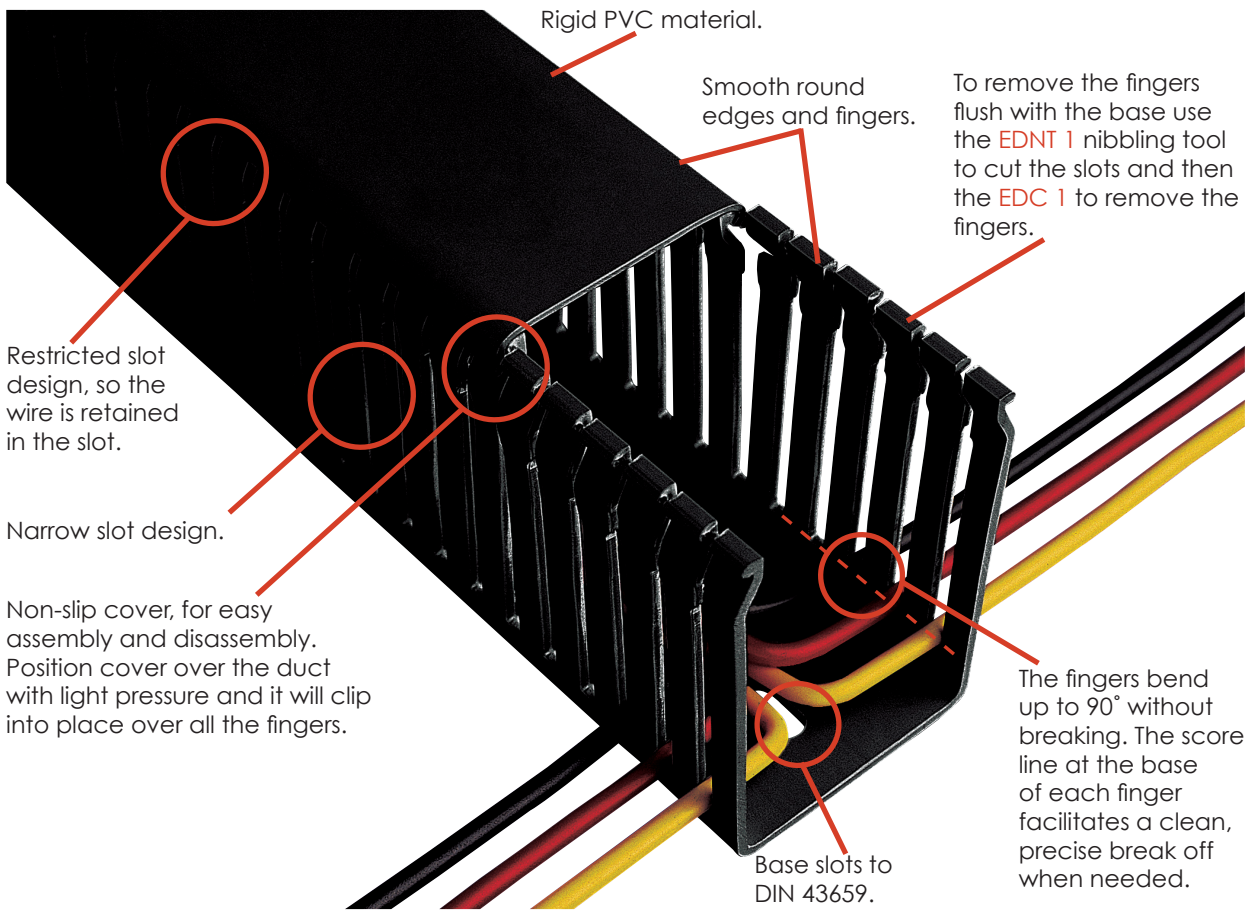

Narrow Slot PVC Betaduct provides a lightweight self extinguishing cable trunking with excellent rigidity and performance characteristics. Ideal for use with slimmer terminal blocks where more access is required, it improves appearance of panels with cables out in best position. For use when bundles, cables and wires need supporting in control panels, distribution boards and switchgear. Ideal for all panel building applications.

Available in 20 sizes. Recommended fixing method; Betaduct rivets or washers. Supplied with lid.

SPECIFICATION:

MATERIAL: Self-Extinguishing PVC
SLOT PITCH: 10mm • SLOT WIDTH: 4mm • WEBS: 6mm
COLOUR: White
SERVICE TEMPERATURE RANGE: -15°C to +65°C
FLAMMABILITY: UL94 V-0 Rated Material
STANDARDS: Base slots to DIN 43659. RoHS, CSA, UL & Lloyds Register Approved.

TECHNICAL DATA SHEET: BETADUCT PVC NARROW SLOT WHITE

FILE NO. 12.11
 ISSUE NO. 02

PRODUCT FEATURES & BENEFITS

DON'T FORGET TO HAVE A LOOK AT OUR COMPLETE RANGE OF BETADUCT TOOLS.

EDNT 1 - NIBBLING TOOL

EDC 1 - CUTTING TOOL

PRODUCT FEATURES	PRODUCT BENEFITS
Rigid PVC Material	Self-extinguishing PVC.
Restricted Slot Design	Saves time during installation, once wires are installed they will remain in the slot with or without cover.
Narrow Slot Design	Provides closer spacing for use with high density applications.
Non-Slip Cover	Once installed lid will not slip. Easy clip-on assembly and disassembly.
Base Slots To DIN 43659	Staggered mounting holes, conforms to DIN standard.
Score Line At Base Of Each Slot	Fingers bend up to 90° without breaking. The score line facilitates a clean, precise break off when needed.
Smooth Round Edges	Free from burrs or sharp edges that could lead to abrasions on hands and cables.
Associated Cutting Tools - EDNT 1, EDC 1.	For clean, precise cutting of trunking fingers.