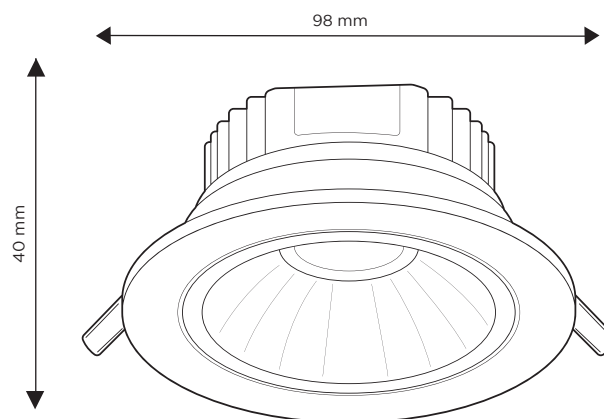

SPECIFICATION SHEET

PRODUCT CODE: 778487

The TIME LED GU10 Downlight with Coloured Rings gives you total control of your lighting scheme. This versatile downlight comes with interchangeable green, blue & gold coloured trims, allowing you to change the colour without any fuss. In addition to the trims, the downlight comes with an IP65 rating, meaning it can be fitted in kitchens, living areas and bathrooms.

SPECIFICATION

Product code	778487
Fitting	Downlight
Bulb shape	GU10
Max Wattage	50W
Dimmable	No
CCT	No
Diameter	φ98mm
Height	40mm
Warranty	1 Year
Input frequency	50Hz
Voltage	220-240V
Material	Aluminium Body
Packaging	White Box + Colour Label
IP Rating	IP65