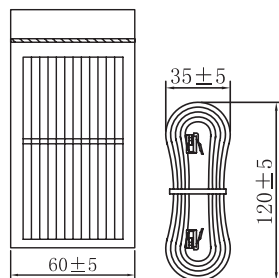

Telephone Modular Cable - 10m

RJ12 Plug - RJ12 Plug (6P6C)

multicomp PRO

**RoHS
Compliant**

Specifications:

Cable Length	: 10m/32.8ft
Connector Type A	: RJ12 Plug
Connector Type B	: RJ12 Plug
Cable Wiring	: (7*0.10CU)*6C
Outer Diameter	: 6.8*2.4mm ±0.2mm
Jacket Material	: PVC
Cable Colour	: Black
Connector Insulation	: Clear Polyester
Connector Contact	: Brass, Gold Plated
Conductive Resistance	: 3Ω
Insulation Resistance	: 5MΩ Min.

Diagram:

SIDE:A PLUG1 (6P6C)	SIDE:B PLUG2 (6P6C)
1 ——— WHITE	6
2 ——— BLACK	5
3 ——— RED	4
4 ——— GREEN	3
5 ——— YELLOW	2
6 ——— BLUE	1

Pin Out

Packing

Part Number Table

Description	Part Number
Telephone Modular Cable, RJ12 Plug - RJ12 Plug, 6P6C, Black, 10m	PS11461