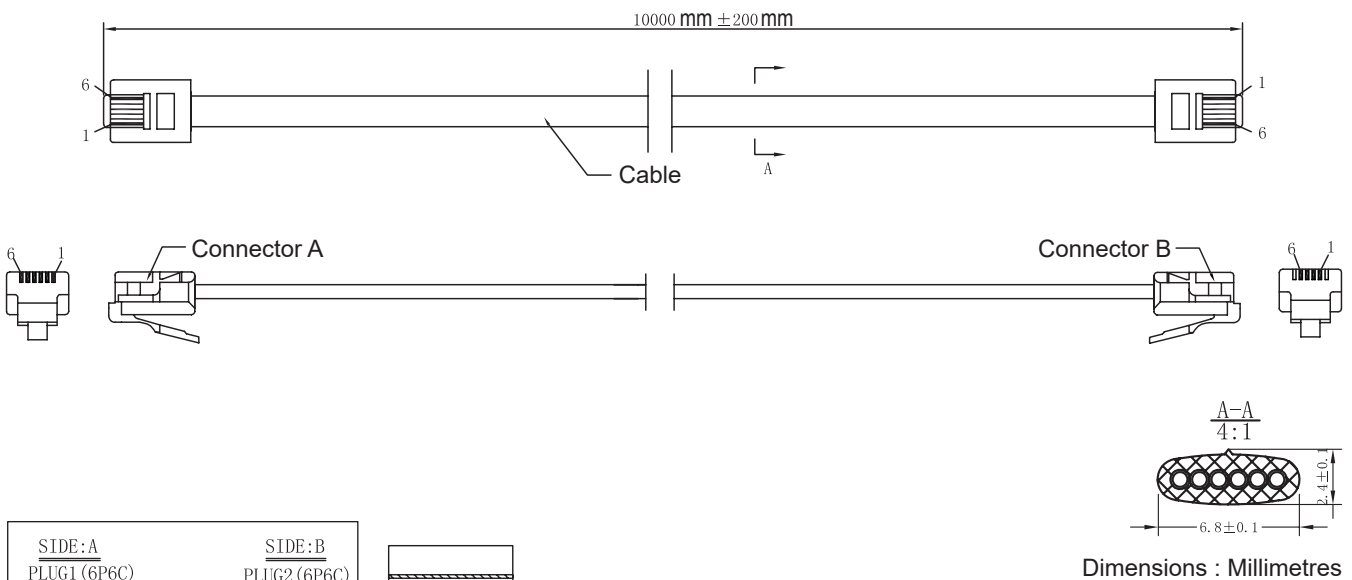

Telephone Modular Cable - 10m

RJ12 Plug - RJ12 Plug (6P6C)

multicomp PRO

**RoHS
Compliant**

Specifications:

Cable Length	: 10m/32.8ft
Connector Type A	: RJ12 Plug
Connector Type B	: RJ12 Plug
Cable Wiring	: (7*0.10CU)*6C
Outer Diameter	: 6.8*2.4mm ±0.2mm
Jacket Material	: PVC
Cable Colour	: Black
Connector Insulation	: Clear Polyester
Connector Contact	: Brass, Gold Plated
Conductive Resistance	: 3Ω
Insulation Resistance	: 5MΩ Min.

Diagram:

SIDE:A PLUG1 (6P6C)	SIDE:B PLUG2 (6P6C)
1 ——— WHITE	6
2 ——— BLACK	5
3 ——— RED	4
4 ——— GREEN	3
5 ——— YELLOW	2
6 ——— BLUE	1

Pin Out

Packing

Part Number Table

Description	Part Number
Telephone Modular Cable, RJ12 Plug - RJ12 Plug, 6P6C, Black, 10m	PS11461