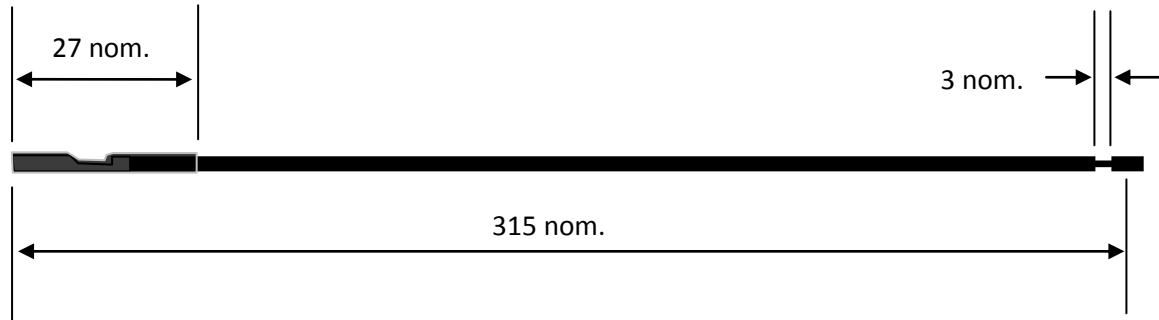

Part Number: 33203002

Type	Size	Rating	Description
Cable	22AWG	600V	Black Cable with 2.8 x 0.8 insulated female receptacle

Dimensions in millimetres

Notes:

- 1 **Wire** 22AWG 0.5mm<sup>2</sup> UR AWM 1015 105°C 600v VW-1 CSA TEW FT1  
Black PVC
- 2 **Connector** Brass 2.8 x 0.8mm female crimp terminal
- 3 **Environmental** RoHS & REACH SVHC compliant