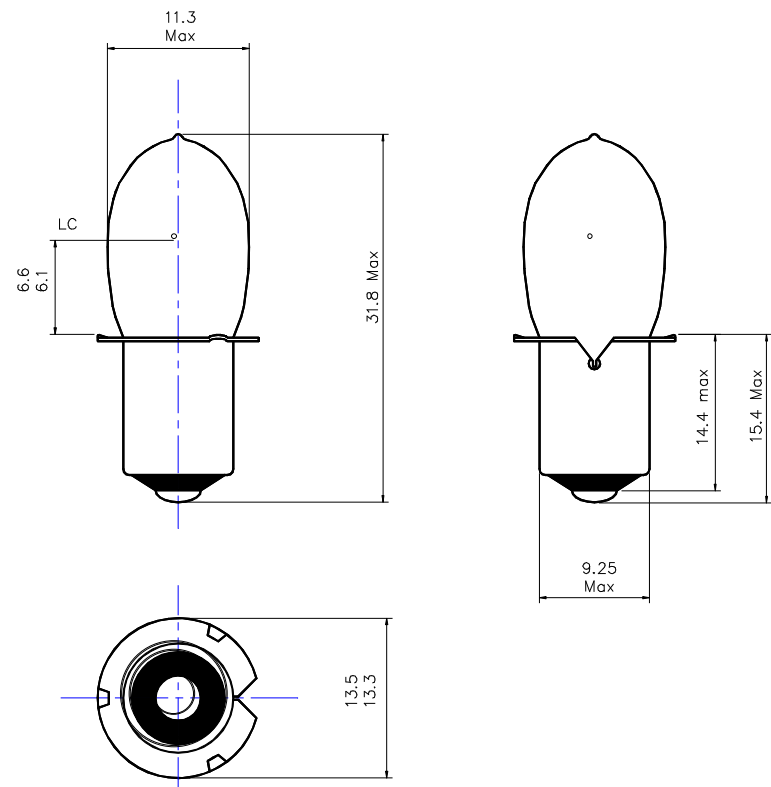

Part Number: 1321155K

Type	Size	Rating	Description
Incandescent	B-3½	4.75V 0.5A	Krypton Pre-Focus (torch)

Dimensions in millimetre

TEST VOLTS	CURRENT (mA)			LIGHT OUTPUT (Lm)			LIFE Hours
	Min.	Nom.	Max.	Min.	Nom.	Max.	
4.75	-	500	-	-	32	-	-

Notes:

- 1 **Base Type** P13.5s Nickel plated pre-focus
- 2 **Filament Shape** C-2R
- 3 **Lamp Marking** 4.75V 0.5A
- 4 **Environmental** RoHS & REACH SVHC compliant