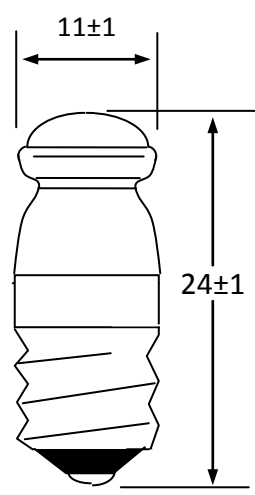

PRODUCT DATA SHEET

Part Number: 13000100

Type	Size	Rating	Description
Incandescent	T10	2.4V 0.3A	MES Near Focus Teat Lamp

Dimensions in millimetres

TEST VOLTS	CURRENT (mA)			LIGHT OUTPUT (Lm)			LIFE Hours
	Min.	Nom.	Max.	Min.	Nom.	Max.	
2.2	270	300	330	2.3	3.0	3.3	50

Notes:

- 1 **Base Type** E10/13 Nickel plated brass
- 2 **Filament Shape** C-2R
- 3 **Lamp Marking** 2.4V 0.3A
- 4 **Environmental** RoHS & REACH SVHC compliant