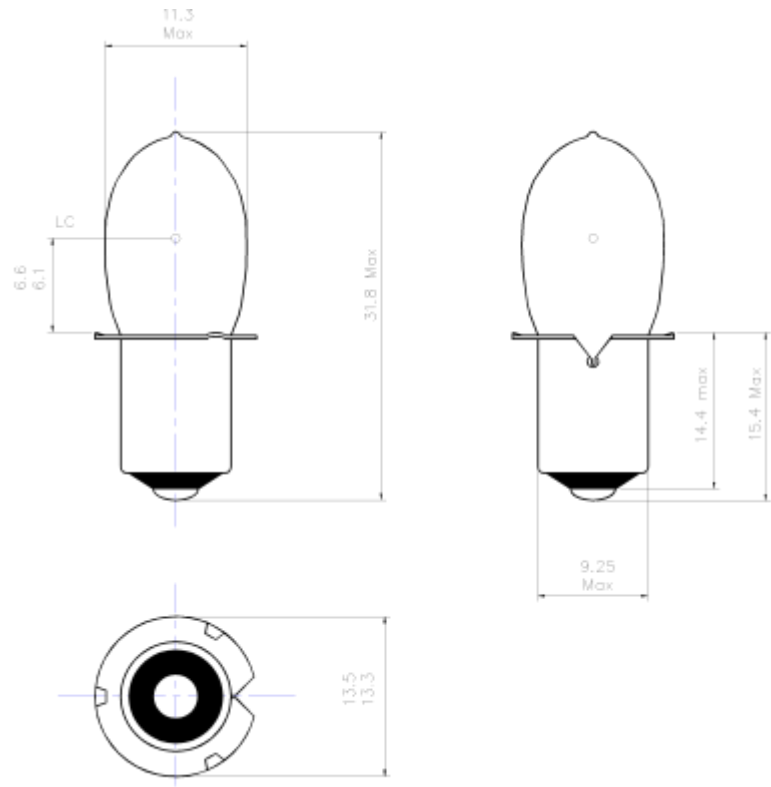

# PRODUCT DATA SHEET

Part Number: 13211303

Type	Size	Rating	Description
Incandescent	B-3½	3.6V 0.5A	Krypton Pre-Focus (torch)

Dimensions in millimetre

TEST VOLTS	CURRENT (mA)			LIGHT OUTPUT (Lm)			LIFE Hours
	Min.	Nom.	Max.	Min.	Nom.	Max.	
3.6	450	500	550	15	20	25	-

Notes:

- 1 **Base Type** P13.5s Nickel plated pre-focus
- 2 **Filament Shape** C-2R
- 3 **Lamp Marking** 3.6V 0.5A
- 4 **Environmental** RoHS & REACH SVHC compliant