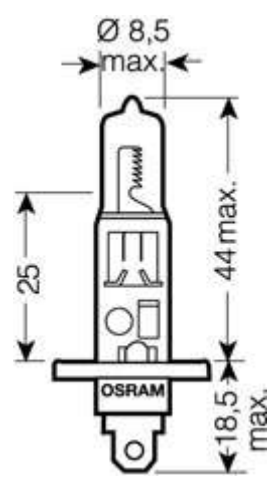

# PRODUCT DATA SHEET

Part Number: 00000466

Type	Size	Rating	Description
Halogen	H1	24V 70W	Headlamp

Dimensions in millimetres