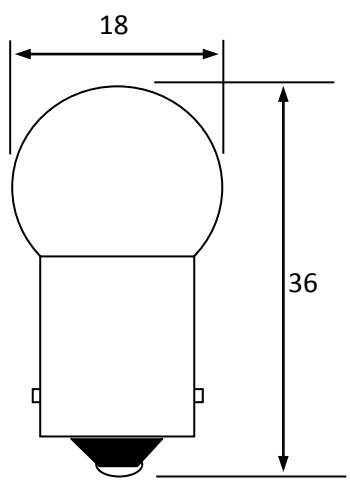

PRODUCT DATA SHEET

Part Number: 00000248

Type	Size	Rating	Description
Incandescent	G18	24V 5W	Automotive Bayonet Lamp

Dimensions in millimetres

TEST VOLTS	Power (W)			LIGHT OUTPUT (Lm)			LIFE Hours
	Min.	Nom.	Max.	Min.	Nom.	Max.	
24		5			-		

Notes:

- 1 **Filament Shape** C-2F
- 2 **Base type** BA15s Nickel plated
- 3 **Lamp Marking** 24V R5W with E marking
- 4 **Environmental** RoHS & REACH SVHC compliant