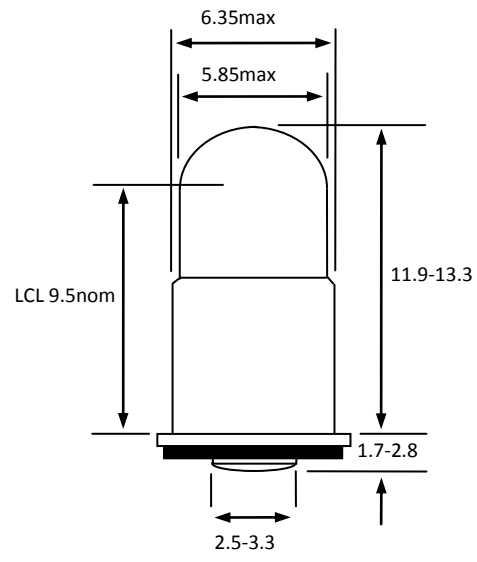

Part Number: N9959118

| Type | Size | Rating | Description |
|--------------|------|----------|--------------------------------------|
| Incandescent | T6 | 28V 40mA | T-1 $\frac{3}{4}$ Midget Flange lamp |

Dimensions in millimetres

| TEST VOLTS | CURRENT (mA) | | | LIGHT OUTPUT (Lm) | | | LIFE Hours |
|------------|--------------|------|------|-------------------|------|------|------------|
| | Min. | Nom. | Max. | Min. | Nom. | Max. | |
| 28 | 36 | 40 | 44 | 3.2 | 4.3 | 5.4 | 4,000 |

Notes:

- 1 **Base Type** SX6s base to EN60061-1
- 2 **Filament Shape** C-2F
- 3 **Lamp Marking** 28V 40mA
- 4 **Environmental** RoHS & REACH SVHC compliant
- 5 **Packaging** Bags of 10 in a carton of 1000