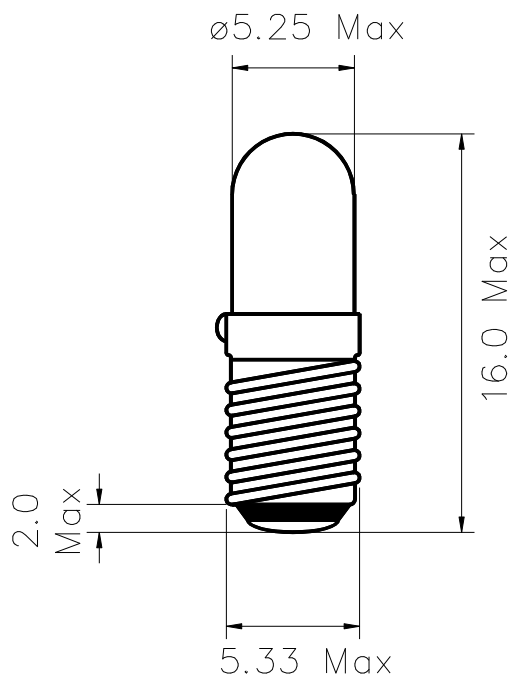

Part Number: 673

Type	Size	Rating	Description
Incandescent	T5	6V 55mA	T-1½ Midget Screw Lamp

Dimensions in millimetres

TEST VOLTS	CURRENT (mA)			LIGHT OUTPUT (Lm)			LIFE Hours
	Min.	Nom.	Max.	Min.	Nom.	Max.	
6	50	55	60	0.8	1.0	1.2	10,000

Notes:

- 1 **Base type** E5 in accordance with BS EN 60061-1
- 2 **Filament shape** C-2R
- 3 **Lamp marking** 673 6V or 6V 55mA
- 4 **Environmental** RoHS and REACH SVHC compliant