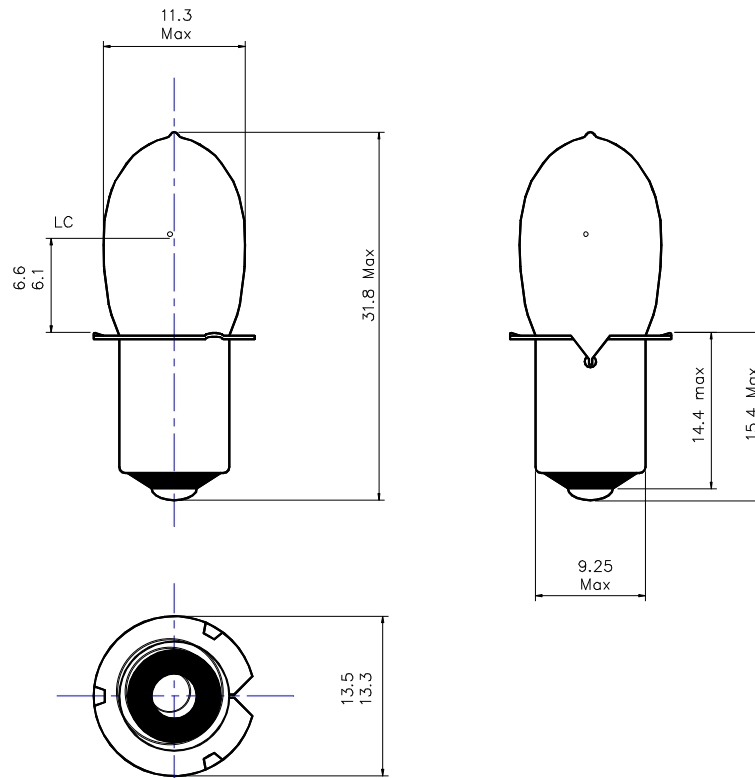

Part Number:

13211430

Type	Size	Rating	Description
Incandescent	B-3½	6.0V 0.75A	Krypton Pre-Focus (torch)

Dimensions in millimetre

TEST VOLTS	CURRENT (mA)			LIGHT OUTPUT (Lm)		
	Min.	Nom.	Max.	Min.	Nom.	Max.
6.0	675	750	825	56	75	94

Notes:

- 1 **Base Type** P13.5s Nickel plated pre-focus
- 2 **Filament Shape** C-2R
- 3 **Lamp Marking** 6.0V 0.75A
- 4 **Environmental** RoHS & REACH SVHC compliant