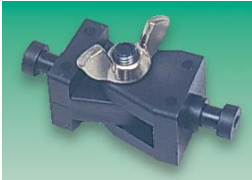

Swivel Knuckle Joint

- Swivel knuckle joint that is used with the screw fixing clamp below

TMM205X

Supplied in Pairs Order Code	Price Per Pair
143-906	