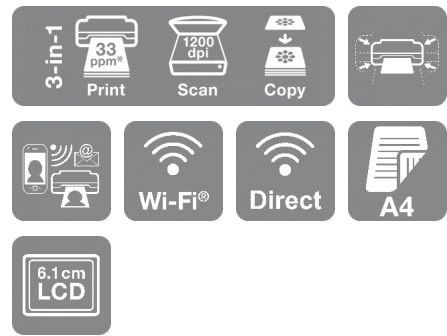

## DATASHEET / BROCHURE

Save money, space and time with this 3-in-1 with A4 double-sided printing, individual inks, mobile printing and a large LCD screen.

This stylish and affordable 3-in-1 delivers much more than just the basics from its compact footprint. Its prints are clear, vibrant and cost effective thanks to individual inks and double-sided printing. Printing away from a desktop is made easy with a range of compatible mobile printing apps and a 6.1cm LCD screen.