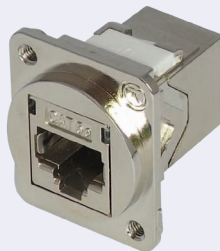

FAck2SDSpm