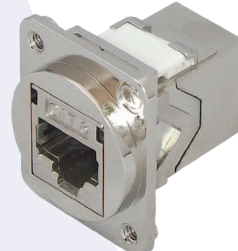

SACK3SDSpm