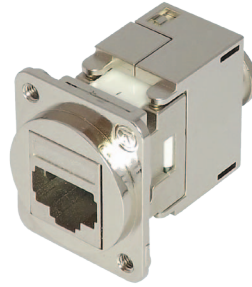

SKFSDSpm

Code	Description
KCUABDpm	USB A female to B female adaptor, reversible
KCUAA2Dpm	USB2.0 A female to A female coupler
KCUAAXDpm	USB2.0 A female to A female coupler, either way insertion
KCUAA3bkDpm	USB3 female to female coupler, cross-wired
KCUAA311whDpm	USB3 female to female coupler, wired 1:1
KCHDDpm	HDMI female to female coupler
KCK66Dpm	RJ12 6P6C female to female coupler
KOCMMDpm	Fibre female to female coupler SC to SC, multi mode simplex
KOCSMDpm	Fibre female to female coupler SC to SC, single mode simplex
KOLMMDXDpm	Fibre female to female coupler LC to LC, multi mode duplex
KOLSMDXDpm	Fibre female to female coupler LC to LC, single mode duplex
KOTSMDpm	Fibre female to female coupler ST to ST, single mode simplex, yellow dustcover
KOTMMDpm	Fibre female to female coupler ST to ST, multi mode simplex, black dustcover
SKmcDpm	Category 6 IDC socket, LSA-Plus and 110 type termination, unshielded
FAK2Dpm	Category 5e female to female coupler, unshielded
SACK2Dpm	Category 6 female to female coupler, unshielded
FAK2SDSpm	Category 5e female to female coupler, shielded
SACK3SDSpm	Category 6 female to female coupler, shielded
SGKSsu+DSpm	Category 6A tool-less socket, shielded
SGACK2SDSpm	Category 6A female to female coupler, shielded
SGACK90SDpm	Cat 6A female to female coupler, w/rear outlet 90° to front outlet, shielded
KBNC50Dpm	BNC 50 ohm female to female coupler
KBNC75Dpm	BNC true 75 ohm female to female coupler(capable of data rates up to 3 Gb/s or higher)
KSPbkDpm	Speaker module in black with black elastic identifier
KSPrdDpm	Speaker module in black with red elastic identifier