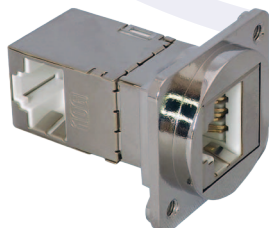

SGACK90DSpm