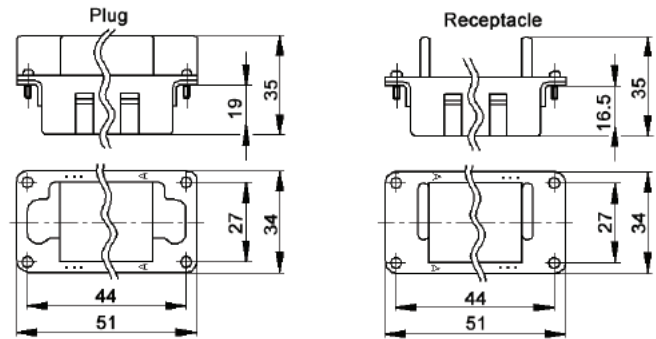

EPIC® Rectangular Connectors

MC Series Frames

2 MODULE FRAME: HOLDS 2 MODULES

All dimensions are in mm.

Plug	Receptacle
10381000	10381100

3 MODULE FRAME: HOLDS 3 MODULES

All dimensions are in mm.

Plug	Receptacle
10381200	10381300

MODULE REMOVAL TOOL

Removal Tool
11171200

5 MODULE FRAME: HOLDS 5 MODULES

All dimensions are in mm.

Plug	Receptacle
10381400	10381500

7 MODULE FRAME: HOLDS 7 MODULES

All dimensions are in mm.

Plug	Receptacle
10381600	10381700

MODULE REMOVAL TOOL

Removal Tool
11171200

10 MODULE FRAME

By using two sets of 5 module frames, 10 modules can be accommodated.

All dimensions are in mm.

Plug	Receptacle
10381400 (2X)	10381500 (2X)

MODULE REMOVAL TOOL

Removal Tool
11171200

14 MODULE FRAME

By using two sets of 7 module frames, 14 modules can be accommodated.

All dimensions are in mm.

Plug	Receptacle
10381600 (2X)	10381700 (2X)

MODULE REMOVAL TOOL

Removal Tool
11171200