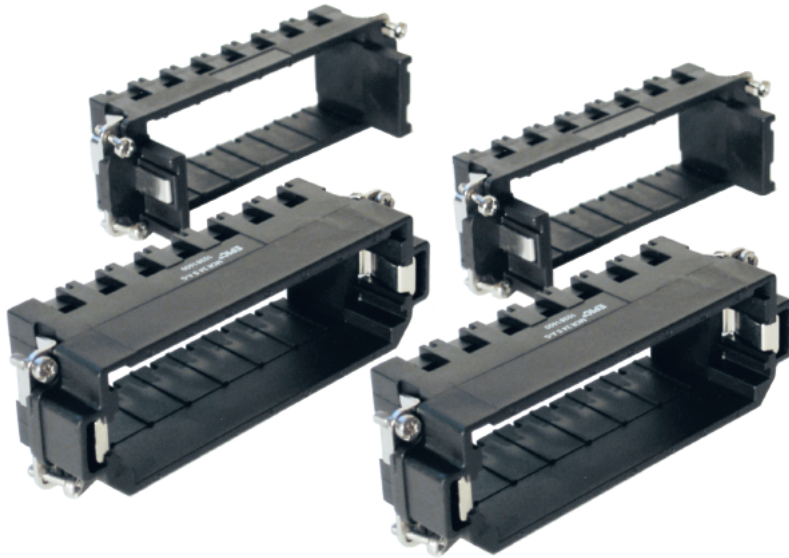

EPIC® Rectangular Connectors

MC Series Frames

2 MODULE FRAME: HOLDS 2 MODULES

All dimensions are in mm.

Plug	Receptacle
10381000	10381100

3 MODULE FRAME: HOLDS 3 MODULES

All dimensions are in mm.

Plug	Receptacle
10381200	10381300

MODULE REMOVAL TOOL

Removal Tool
11171200

5 MODULE FRAME: HOLDS 5 MODULES

All dimensions are in mm.

Plug	Receptacle
10381400	10381500

7 MODULE FRAME: HOLDS 7 MODULES

All dimensions are in mm.

Plug	Receptacle
10381600	10381700

MODULE REMOVAL TOOL

Removal Tool
11171200

10 MODULE FRAME

By using two sets of 5 module frames, 10 modules can be accommodated.

All dimensions are in mm.

Plug	Receptacle
10381400 (2X)	10381500 (2X)

MODULE REMOVAL TOOL

Removal Tool
11171200

14 MODULE FRAME

By using two sets of 7 module frames, 14 modules can be accommodated.

All dimensions are in mm.

Plug	Receptacle
10381600 (2X)	10381700 (2X)

MODULE REMOVAL TOOL

Removal Tool
11171200