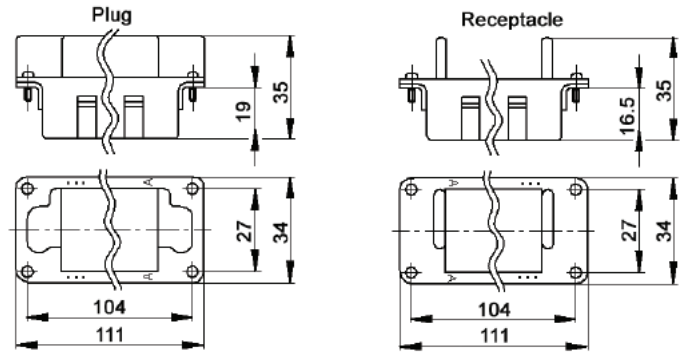

EPIC® Rectangular Connectors

MC Series Frames

2 MODULE FRAME: HOLDS 2 MODULES

All dimensions are in mm.

Plug	Receptacle
10381000	10381100

3 MODULE FRAME: HOLDS 3 MODULES

All dimensions are in mm.

Plug	Receptacle
10381200	10381300

MODULE REMOVAL TOOL

Removal Tool
11171200

5 MODULE FRAME: HOLDS 5 MODULES

All dimensions are in mm.

Plug	Receptacle
10381400	10381500

7 MODULE FRAME: HOLDS 7 MODULES

All dimensions are in mm.

Plug	Receptacle
10381600	10381700

MODULE REMOVAL TOOL

Removal Tool
11171200

10 MODULE FRAME

By using two sets of 5 module frames, 10 modules can be accommodated.

All dimensions are in mm.

Plug	Receptacle
10381400 (2X)	10381500 (2X)

MODULE REMOVAL TOOL