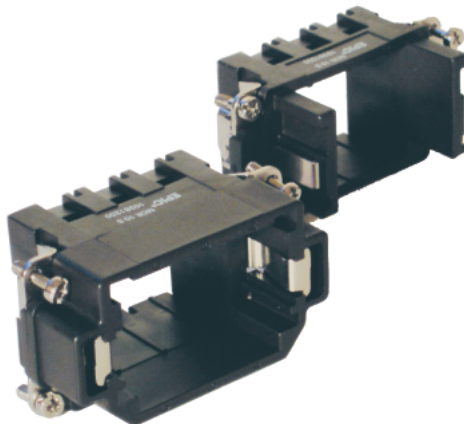

EPIC® Rectangular Connectors

MC Series Frames

2 MODULE FRAME: HOLDS 2 MODULES

All dimensions are in mm.

Plug	Receptacle
10381000	10381100

3 MODULE FRAME: HOLDS 3 MODULES

All dimensions are in mm.

Plug	Receptacle
10381200	10381300

MODULE REMOVAL TOOL

Removal Tool
11171200

5 MODULE FRAME: HOLDS 5 MODULES

All dimensions are in mm.

Plug	Receptacle
10381400	10381500

7 MODULE FRAME: HOLDS 7 MODULES

All dimensions are in mm.

Plug	Receptacle
10381600	10381700

MODULE REMOVAL TOOL

Removal Tool
11171200

10 MODULE FRAME

By using two sets of 5 module frames, 10 modules can be accommodated.

All dimensions are in mm.

Plug	Receptacle
10381400 (2X)	10381500 (2X)

MODULE REMOVAL TOOL

Removal Tool
11171200

14 MODULE FRAME

By using two sets of 7 module frames, 14 modules can be accommodated.

All dimensions are in mm.

Plug	Receptacle
10381600 (2X)	10381700 (2X)

MODULE REMOVAL TOOL

Removal Tool
11171200