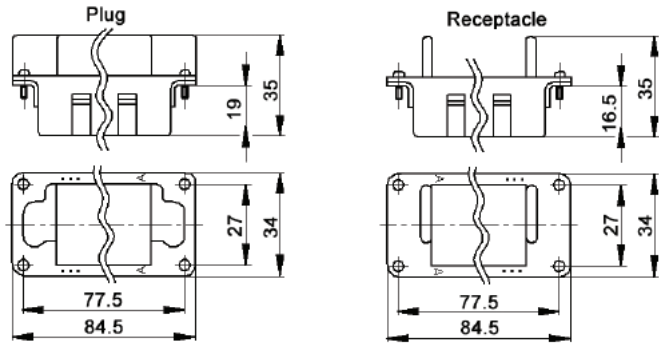

EPIC® Rectangular Connectors

MC Series Frames

2 MODULE FRAME: HOLDS 2 MODULES

All dimensions are in mm.

Plug	Receptacle
10381000	10381100

3 MODULE FRAME: HOLDS 3 MODULES

All dimensions are in mm.

Plug	Receptacle
10381200	10381300

MODULE REMOVAL TOOL

Removal Tool
11171200

5 MODULE FRAME: HOLDS 5 MODULES

All dimensions are in mm.

Plug	Receptacle
10381400	10381500

7 MODULE FRAME: HOLDS 7 MODULES

All dimensions are in mm.

Plug	Receptacle
10381600	10381700

MODULE REMOVAL TOOL

Removal Tool
11171200

10 MODULE FRAME

By using two sets of 5 module frames, 10 modules can be accommodated.

All dimensions are in mm.

Plug	Receptacle
10381400 (2X)	10381500 (2X)

MODULE REMOVAL TOOL