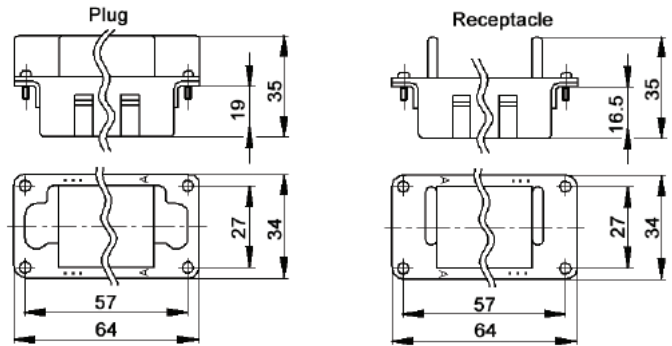

EPIC® Rectangular Connectors

MC Series Frames

2 MODULE FRAME: HOLDS 2 MODULES

All dimensions are in mm.

Plug	Receptacle
10381000	10381100

3 MODULE FRAME: HOLDS 3 MODULES

All dimensions are in mm.

Plug	Receptacle
10381200	10381300

MODULE REMOVAL TOOL

Removal Tool
11171200

5 MODULE FRAME: HOLDS 5 MODULES

All dimensions are in mm.

Plug	Receptacle
10381400	10381500

7 MODULE FRAME: HOLDS 7 MODULES

All dimensions are in mm.

Plug	Receptacle
10381600	10381700

MODULE REMOVAL TOOL

Removal Tool
11171200

10 MODULE FRAME

By using two sets of 5 module frames, 10 modules can be accommodated.

All dimensions are in mm.

Plug	Receptacle
10381400 (2X)	10381500 (2X)

MODULE REMOVAL TOOL