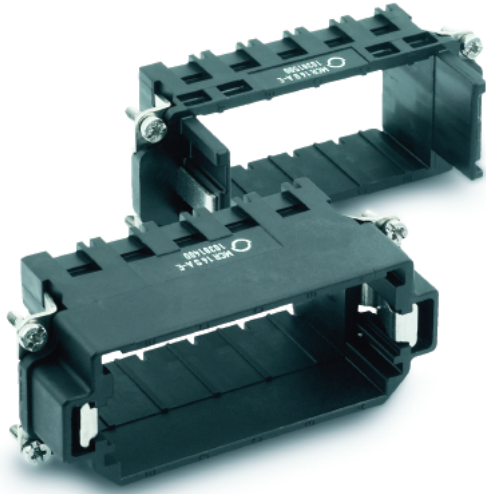

EPIC® Rectangular Connectors

MC Series Frames

2 MODULE FRAME: HOLDS 2 MODULES

All dimensions are in mm.

Plug	Receptacle
10381000	10381100

3 MODULE FRAME: HOLDS 3 MODULES

All dimensions are in mm.

Plug	Receptacle
10381200	10381300

MODULE REMOVAL TOOL

Removal Tool
11171200

5 MODULE FRAME: HOLDS 5 MODULES

All dimensions are in mm.

Plug	Receptacle
10381400	10381500

7 MODULE FRAME: HOLDS 7 MODULES

All dimensions are in mm.

Plug	Receptacle
10381600	10381700

MODULE REMOVAL TOOL

Removal Tool
11171200

10 MODULE FRAME

By using two sets of 5 module frames, 10 modules can be accommodated.

All dimensions are in mm.

Plug	Receptacle
10381400 (2X)	10381500 (2X)

MODULE REMOVAL TOOL

Removal Tool
11171200

14 MODULE FRAME

By using two sets of 7 module frames, 14 modules can be accommodated.

All dimensions are in mm.

Plug	Receptacle
10381600 (2X)	10381700 (2X)

MODULE REMOVAL TOOL

Removal Tool
11171200