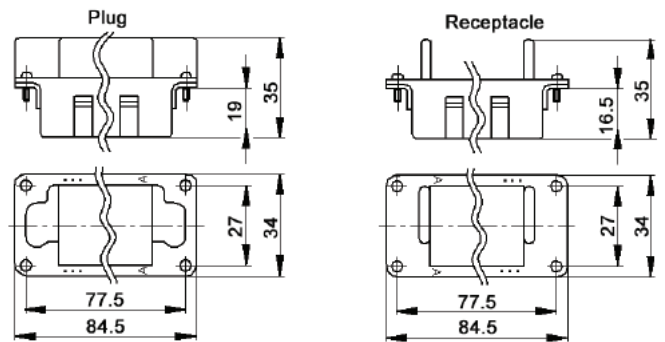

MODULE REMOVAL TOOL

Removal Tool
11171200

10 MODULE FRAME

By using two sets of 5 module frames, 10 modules can be accommodated.

All dimensions are in mm.

Plug	Receptacle
10381400 (2X)	10381500 (2X)

MODULE REMOVAL TOOL

Removal Tool
11171200

14 MODULE FRAME

By using two sets of 7 module frames, 14 modules can be accommodated.

All dimensions are in mm.

Plug	Receptacle
10381600 (2X)	10381700 (2X)

MODULE REMOVAL TOOL

Removal Tool
11171200