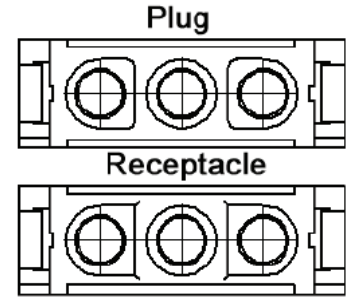

EPIC® Rectangular Connectors

MC Series Plugs & Receptacles

3 CONTACT COAX MODULES

Rated Voltage:
250V

Cable Sizes:
RG 58

Impedance:
50 Ohm

Plug	Receptacle
10399200	10399300

DIN 41612

Contacts Sold Separately

COAX CONTACTS

Pin	Socket
11214200	11219200

TOOLS

Locator
11147130

Crimp Tool
11147000

Removal Tool
11171100