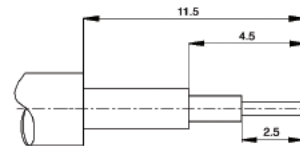

COAX CONTACTS