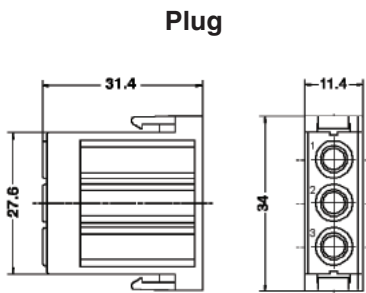

EPIC® Rectangular Connectors

MC Series Plugs & Receptacles

3 CONTACT COAX MODULES

Rated Voltage:
250V

Cable Sizes:
RG 58

Impedance:
50 Ohm

Plug	Receptacle
10399200	10399300

DIN 41612

Contacts Sold Separately

COAX CONTACTS

Pin	Socket
11214200	11219200

TOOLS

Locator
11147130

Crimp Tool
11147000

Removal Tool
11171100