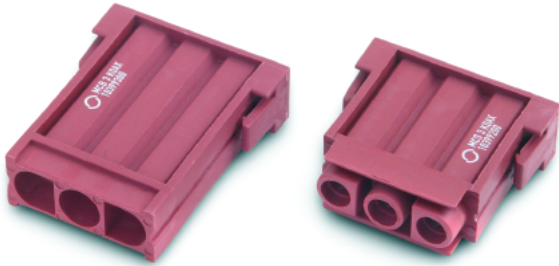

EPIC® Rectangular Connectors

MC Series Plugs & Receptacles

3 CONTACT COAX MODULES

Rated Voltage:
250V

Cable Sizes:
RG 58

Impedance:
50 Ohm

Plug	Receptacle
10399200	10399300

DIN 41612

Contacts Sold Separately

COAX CONTACTS

Pin	Socket
11214200	11219200

TOOLS

Locator
11147130

Crimp Tool
11147000

Removal Tool
11171100