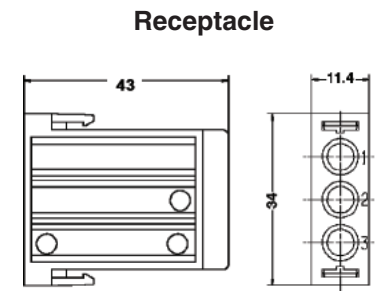

EPIC® Rectangular Connectors

MC Series Plugs & Receptacles

3 CONTACT COAX MODULES

Rated Voltage:
250V

Cable Sizes:
RG 58

Impedance:
50 Ohm

Plug	Receptacle
10399200	10399300

DIN 41612

Contacts Sold Separately

COAX CONTACTS

Pin	Socket
11214200	11219200

TOOLS

Locator
11147130

Crimp Tool
11147000

Removal Tool
11171100