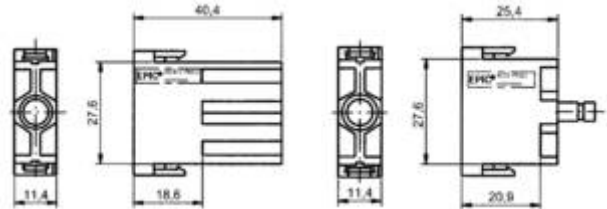

Product Description

Worth knowing

Place holder, for unoccupied slots in the module frame

Suitable housing

EPIC® MCR 24
 EPIC® MCR 16
 EPIC® MCR 10
 EPIC® MCR 6

EPIC® MC Modullösewerkzeug

EPIC® MCR 24
 EPIC® MCR 16
 EPIC® MCR 10
 EPIC® MCR 6

Accessories
Article List

Part number	Part	Version	Contacts	Pieces / VPE
Dummy module				
10399400	MCS 0 blind	male		10
10399500	MCB 0 blind	female		10