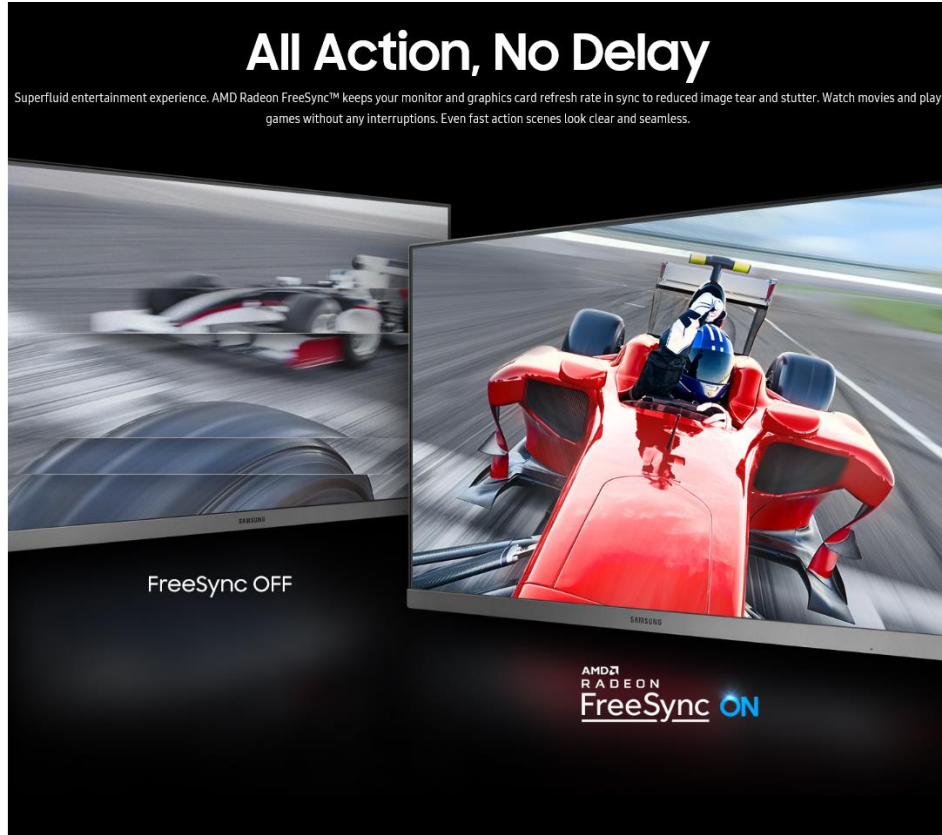

S27R350F – 27" 75Hz Monitor with HDMI & VGA

All Action, No Delay

Superfluid entertainment experience. AMD Radeon FreeSync™ keeps your monitor and graphics card refresh rate in sync to reduced image tear and stutter. Watch movies and play games without any interruptions. Even fast action scenes look clear and seamless.