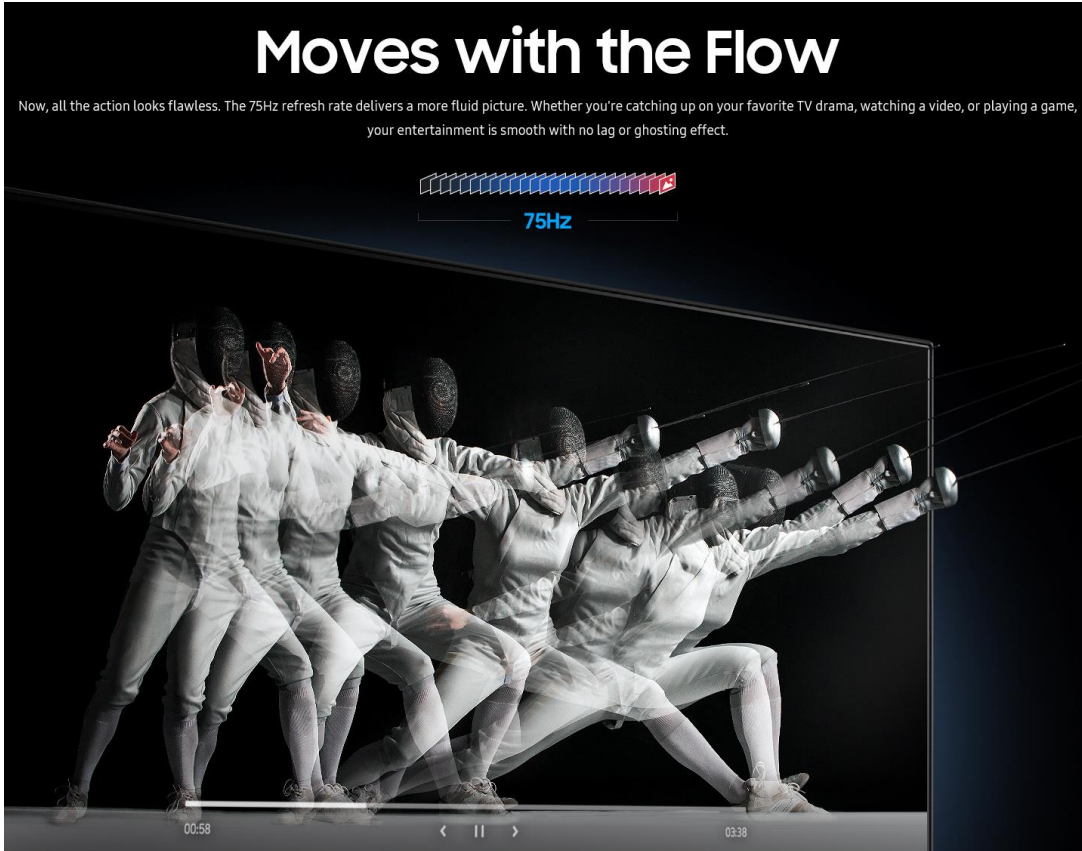

S27R350F – 27" 75Hz Monitor with HDMI & VGA

Moves with the Flow

Now, all the action looks flawless. The 75Hz refresh rate delivers a more fluid picture. Whether you're catching up on your favorite TV drama, watching a video, or playing a game, your entertainment is smooth with no lag or ghosting effect.

Moves with the Flow

Now, all the action looks flawless. The 75Hz refresh rate delivers a more fluid picture. Whether you're catching up on your favorite TV drama, watching a video, or playing a game, your entertainment is smooth with no lag or ghosting effect.