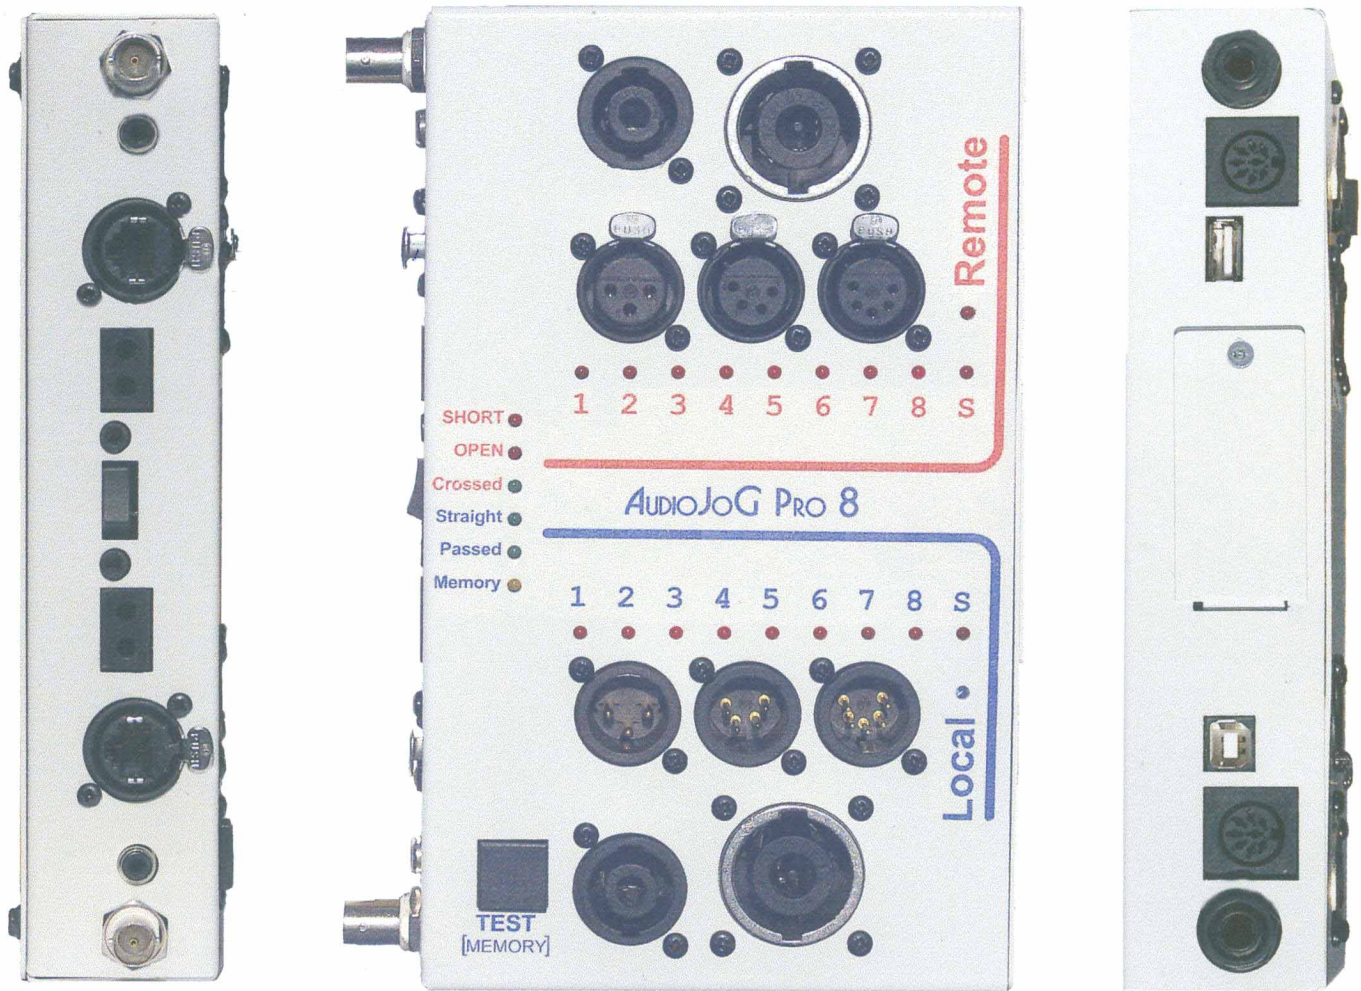

AUDIOJoG PRO 8

LEFT

- BNC 50 ohm
- RCA Phono
- RJ45
- Single or Twin 4.4mm Bantam, stereo or mono
- 3.5mm Jack, stereo or mono

CONNECTORS TOP

- 3, 4 & 5 Pole XLR Male (Local)
- 3, 4 & 5 Pole XLR Female (Remote)
- 4 & 8 Pole Speakon

RIGHT

- 6.35mm Jack, stereo or mono
- DIN 3, 5 (180°) & 8 Pole
- USB A (Local)
- USB B (Remote)

SPECIFICATION

- Continuity and Short Circuits, less than 255K {75K} ohms
- Open Circuits (end to end and between connected pins), greater than 255K {75K} ohms
- Less than 2 {5} second test time
- Sturdy METAL BOX construction
- L 203mm W 150mm D 50mm
- Uses 9v PP3 battery (not supplied)