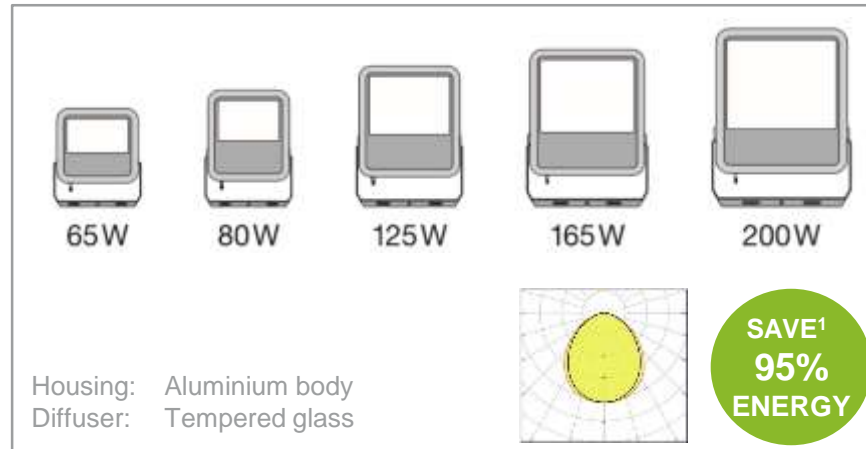

Family Overview

¹ Compared to luminaires with standard halogen technologies. The possible power loss of traditional control gear solutions is part of the calculation of the anticipated energy savings

Floodlight Gen3 Mid-Power

Highlight Specifications:

- Wide-voltage input: 100-277 Vac
- High efficacy: up to 125 lm/W
- Symmetric 100°x100° light distribution
- Long lifespan: 55,000hrs L80 @ 25°C
- Guarantee: 5 years¹
- Bracket with 30° angle, wide rotation and single screws
- Up to 6kV surge protection (L/N to PE)
- ULOR 0% at 0° incline
- Low flicker for 125/165/200 W
- Membrane to prevent condensation inside
- New in Gen3: 25000 lumen type with 125 lm/W

¹Refer to www.ledvance.com/guarantee for precise conditions

Product Name	lm	GTIN (EAN)	
FL PFM 65W/3000K SYM 100 BK	7150	4058075422452	new
FL PFM 65W/4000K SYM 100 BK	8000	4058075422476	new
FL PFM 65W/6500K SYM 100 BK	8000	4058075422490	new
FL PFM 80W/3000K SYM 100 BK	8800	4058075422513	new
FL PFM 80W/4000K SYM 100 BK	10000	4058075422537	new
FL PFM 80W/6500K SYM 100 BK	10000	4058075422551	new
FL PFM 125W/3000K SYM 100 BK	13750	4058075423695	new
FL PFM 125W/4000K SYM 100 BK	15000	4058075423701	new
FL PFM 125W/6500K SYM 100 BK	15000	4058075423718	new
FL PFM 165W/3000K SYM 100 BK	18150	4058075423725	new
FL PFM 165W/4000K SYM 100 BK	20000	4058075423732	new
FL PFM 165W/6500K SYM 100 BK	20000	4058075423749	new
FL PFM 200W/3000K SYM 100 BK	22000	4058075423756	new
FL PFM 200W/4000K SYM 100 BK	25000	4058075423763	new
FL PFM 200W/6500K SYM 100 BK	25000	4058075423770	new

IP65

IK08

CE

ENEC