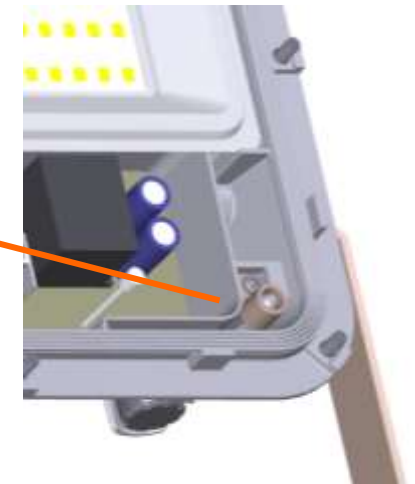

Fixed switching values:
Switch on <35 lux
Switch off >95 lux

Highlight Specifications:

- Photocell behind glass, IK08 protected
- Photocell with override (always-on) function
- Wide-voltage input: 100-277 Vac
- High efficacy: up to 125 lm/W
- Symmetric 100°x100° light distribution
- Long lifespan: 55,000hrs L80 @ 25°C
- Guarantee: 5 years¹
- Up to 6kV surge protection (L/N to PE)
- Low flicker for 125/165/200 W
- Membrane to prevent condensation inside
- New in Gen3: 25000 lumen type with 125 lm/W

¹Refer to www.ledvance.com/guarantee for precise conditions