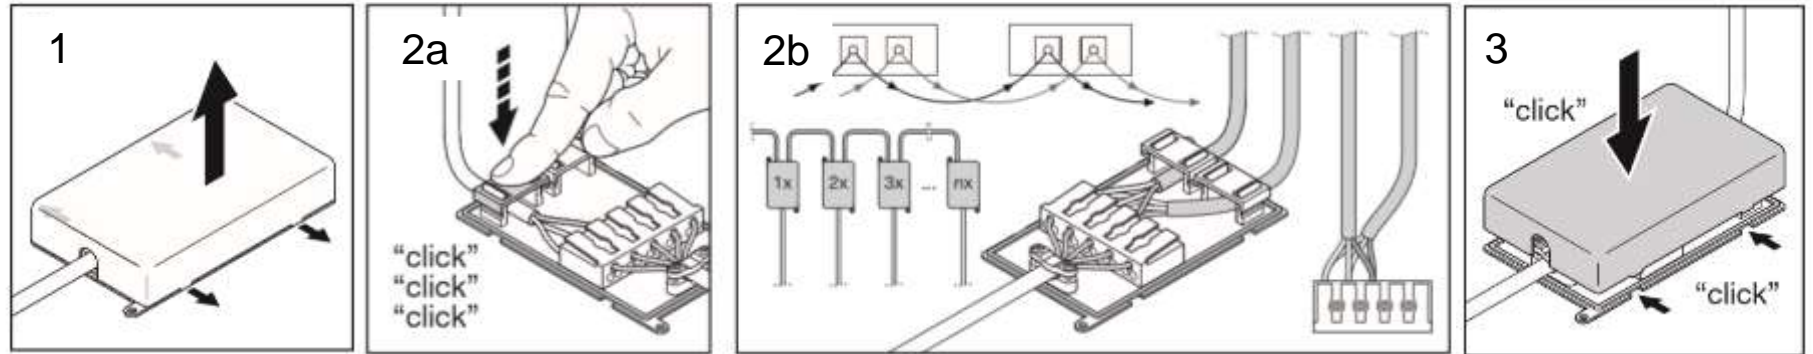

Overview

Connector Box 5-POLE

Connector Box 5-Pole

- Tool-free electrical connection due to push button connector
- Through wiring possible
- 5 pole push terminal included
- Suitable for cable cross section up to 5x2.5mm²
- CONNECTOR BOX 5POLE L/N: Suitable for recessed ON/OFF luminaires of the electric class II.
- CONNECTOR BOX 5POLE L/N/PE/D+/D-: Suitable for recessed DALI luminaires

Product Name	GTIN (EAN)	
CONNECTOR BOX 5POLE L/N 4x	4058075473010	
CONNECTOR BOX 5POLE L/N/PE/D+/D- 4x	4058075473034