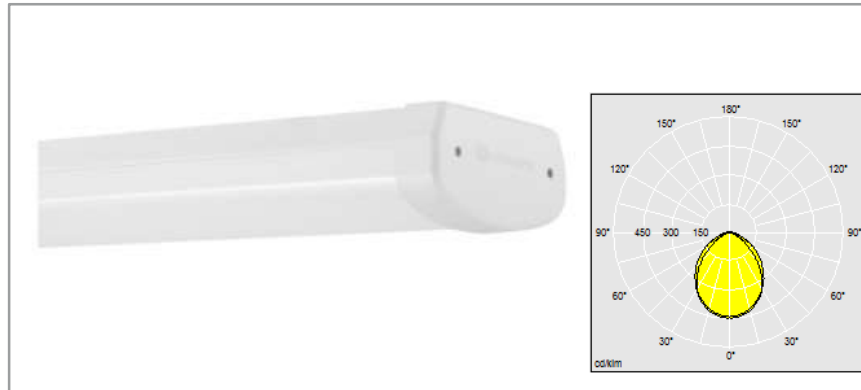

Family Overview

Linear Surface IP44

Specifications/Features:

- Body: Steel housing finished in white (RAL 9010)
- Diffuser: UV stable Opal Polycarbonate (fire retardant)
- End-caps: white polycarbonate, secured with screws
- 5 poles terminal
- IP44 - IK08
- Lengths: ~1200mm / ~1500mm - Width: ~200mm
- Luminous flux: up to 5,000lm
- Efficacy: up to 110 lm/W
- SDCM 4
- CRI>80, Light color: 3.000K - 4.000K
- Lifespan: up to 60,000 hours (L70/B50 @ 25°C)
- Guarantee: 5 years¹
- Through wiring: 5 x 2,5 mm²
- Ø20.5mm cable entry hole in the back of the housing + sides
- Available accessories: wire suspension (with 5 poles terminal)

¹Refer to www.ledvance.com/guarantee for precise conditions

EAN	Product Name	Lm	T8 replacement
4058075352872	LN SF 1200 36W/3000K WT IP44 LEDV	4000	2 x 36W
4058075352896	LN SF 1200 36W/4000K WT IP44 LEDV	4000	2 x 36W
4058075352919	LN SF 1500 43W/3000K WT IP44 LEDV	5000	2 x 58W
4058075352933	LN SF 1500 43W/4000K WT IP44 LEDV	5000	2 x 58W
4058075352957	LN SF Suspension Kit		
4058075390089	LN SF Suspension Wire		

Why this product?

Surface linear luminaire for specific application such as **higher protection rate applications** (wet facilities, public buildings for some countries), or as a direct replacement to surface mounted traditional T8 and T5 luminaires.

Main applications:

- ❖ General Lighting in wet facilities and warehouses
- ❖ Stairs
- ❖ Education (corridors, common spaces)
- ❖ Offices (corridors, common spaces)

Future development:

- ❖ UGR<19 (tbd)
- ❖ DALI (tbd)
- ❖ PIR sensor (tbd)