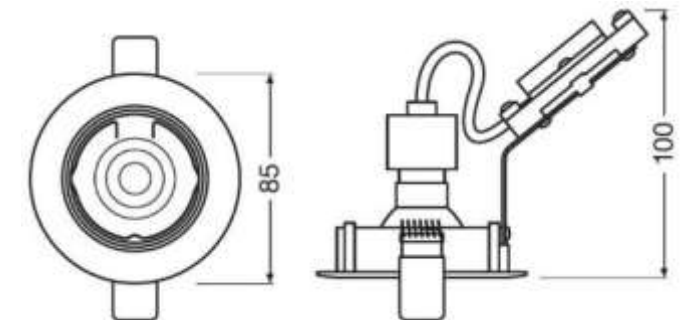

### Highlight Specifications:

- Efficacy: Up to 80 lm/W
- Light colors: 4000K
- Cut-Out: 75mm
- Beam angle: 36°
- Dimmable version (Phase-Cut DIM)
- Lifespan: up to 25,000 hours (L70/B10 @ 25°C)
- Guarantee: 3 years <sup>1</sup>