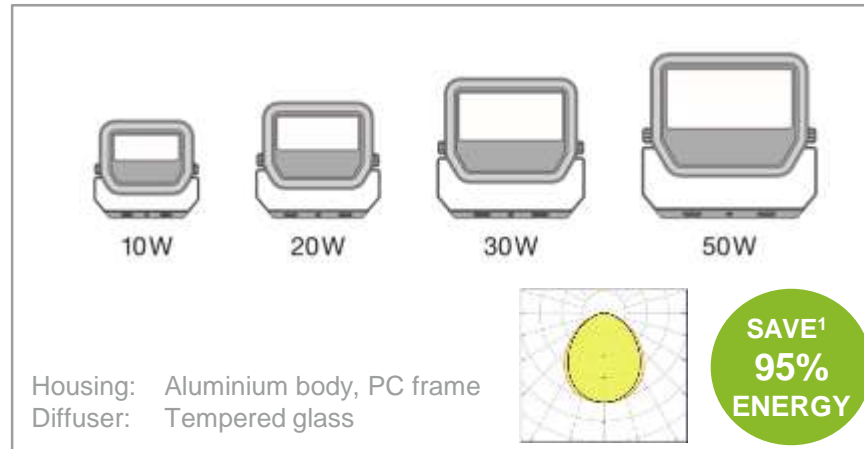

Floodlight Gen3 Low-Power

Family Overview

¹ Compared to luminaires with standard halogen technologies. The possible power loss of traditional control gear solutions is part of the calculation of the anticipated energy savings

Highlight Specifications:

- Wide-voltage input: 100-277 Vac
- High efficacy: up to 120 lm/W
- Symmetric 100°x100° light distribution
- Long lifespan: 55,000hrs L80 @ 25°C
- Guarantee: 5 years¹
- Bracket with 30° angle and wide rotation area
- Suitable for ambient temperatures from -30 to 50°C
- Up to 4kV surge protection (L/N to PE)
- 1m cable with open, copper wrapped wire ends

¹Refer to www.ledvance.com/guarantee for precise conditions

Product Name	lm	GTIN (EAN)	
FL PFM 10W/3000K SYM 100 BK	1100	4058075420847	new
FL PFM 10W/3000K SYM 100 WT	1100	4058075420861	new
FL PFM 10W/4000K SYM 100 BK	1200	4058075420885	new
FL PFM 10W/4000K SYM 100 WT	1200	4058075420908	new
FL PFM 10W/6500K SYM 100 BK	1200	4058075420922	new
FL PFM 10W/6500K SYM 100 WT	1200	4058075420946	new
FL PFM 20W/3000K SYM 100 BK	2200	4058075420960	new
FL PFM 20W/3000K SYM 100 WT	2200	4058075420991	new
FL PFM 20W/4000K SYM 100 BK	2400	4058075421011	new
FL PFM 20W/4000K SYM 100 WT	2400	4058075421035	new
FL PFM 20W/6500K SYM 100 BK	2400	4058075421059	new
FL PFM 20W/6500K SYM 100 WT	2400	4058075421073	new
FL PFM 30W/3000K SYM 100 BK	3300	4058075421097	new
FL PFM 30W/3000K SYM 100 WT	3300	4058075421110	new
FL PFM 30W/4000K SYM 100 BK	3600	4058075421134	new
FL PFM 30W/4000K SYM 100 WT	3600	4058075421165	new
FL PFM 30W/6500K SYM 100 BK	3600	4058075421189	new
FL PFM 30W/6500K SYM 100 WT	3600	4058075421202	new
FL PFM 50W/3000K SYM 100 BK	5500	4058075421226	new
FL PFM 50W/3000K SYM 100 WT	5500	4058075421240	new
FL PFM 50W/4000K SYM 100 BK	6000	4058075421264	new
FL PFM 50W/4000K SYM 100 WT	6000	4058075421288	new
FL PFM 50W/6500K SYM 100 BK	6000	4058075421301	new
FL PFM 50W/6500K SYM 100 WT	6000	4058075421325	new