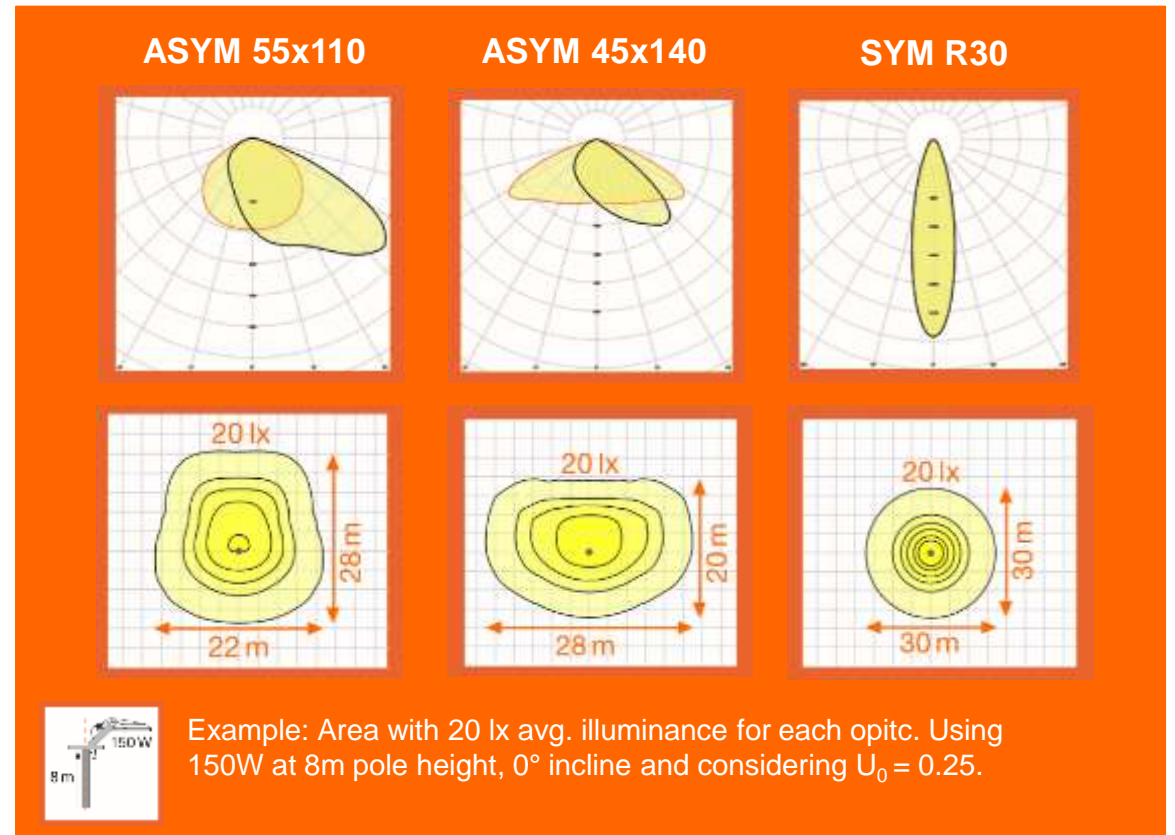

Floodlight Performance

Light distributions

- **Single lens concept** for highly efficient light distribution in area and sports lighting
- ASYM 55x110: **Wide asymmetric** light distribution for area sports and parking applications
- ASYM 45x140: **Very-wide asymmetric** light distribution for areas and road with wide pole distances
- SYM R30: **Rotational symmetric** light distribution for applications with high light levels