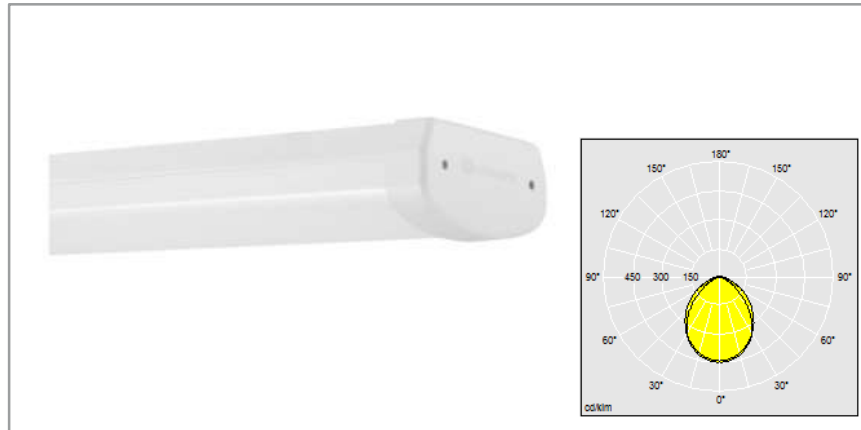

**Available on stock
In June 2020**

Family Overview

Linear Surface IP44 Emergency

Specifications/Features:

- Body: Steel housing finished in white (RAL9010)
- Diffuser: UV stable Opal Polycarbonate (fire retardant)
- End-caps: white polycarbonate, secured with screws
- 5 poles terminal
- IP44 - IK08
- Lengths: ~1200mm / ~1500mm - Width: ~200mm
- Luminous flux: up to 5,000lm
- Efficacy: up to 110 lm/W
- SDCM 4 - CRI>80
- Light color: 3.000K - 4.000K
- Lifespan: up to 60,000 hours (L70/B50 @ 25°C)
- Guarantee: 3 years¹
- Through wiring: 5 x 2,5 mm²
- Ø20.5mm cable entry hole in the back of the housing + sides
- EMERGENCY battery pack Self Test 3h
- Available accessories: wire suspension (with 5 poles terminal)

¹Refer to www.ledvance.com/guarantee for precise conditions

EAN	Product Name	lm	T8 replacement
4058075402959	LN SF 1200 36W/3000K WT IP44 EM LEDV	4000	2 x 36W
4058075402973	LN SF 1200 36W/4000K WT IP44 EM LEDV	4000	2 x 36W
4058075402997	LN SF 1500 43W/3000K WT IP44 EM LEDV	5000	2 x 58W
4058075403017	LN SF 1500 43W/4000K WT IP44 EM LEDV	5000	2 x 58W
4058075352957	LN SF Suspension Kit		
4058075390089	LN SF Suspension Wire		

Why this product?

Surface linear luminaire for specific application such as **higher protection rate applications** (wet facilities, public buildings for some countries), or as a direct replacement to surface mounted traditional T8 and T5 luminaires.

Main applications:

- ❖ General Lighting in wet facilities and warehouses
- ❖ Stairs
- ❖ Education (corridors, common spaces)
- ❖ Offices (corridors, common spaces)

Future development:

- ❖ UGR<19 (tbd)
- ❖ DALI (tbd)
- ❖ PIR sensor (tbd)