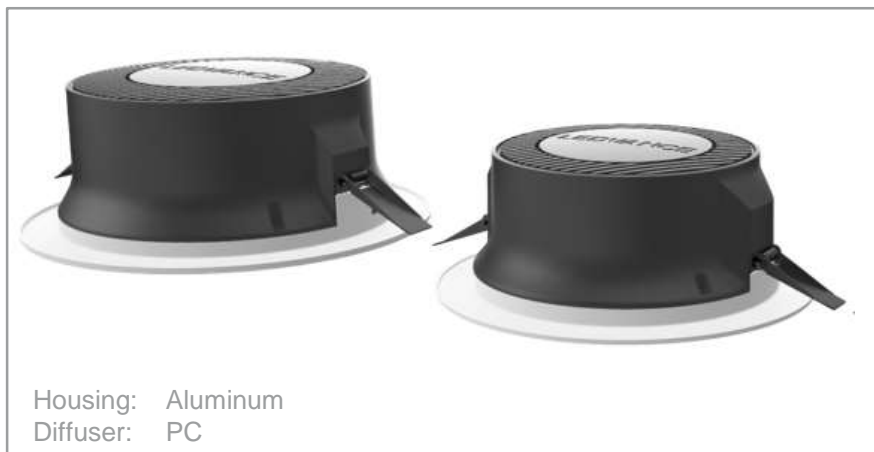

Family Overview

LEDVANCE Downlight UGR19

Housing: Aluminum
Diffuser: PC