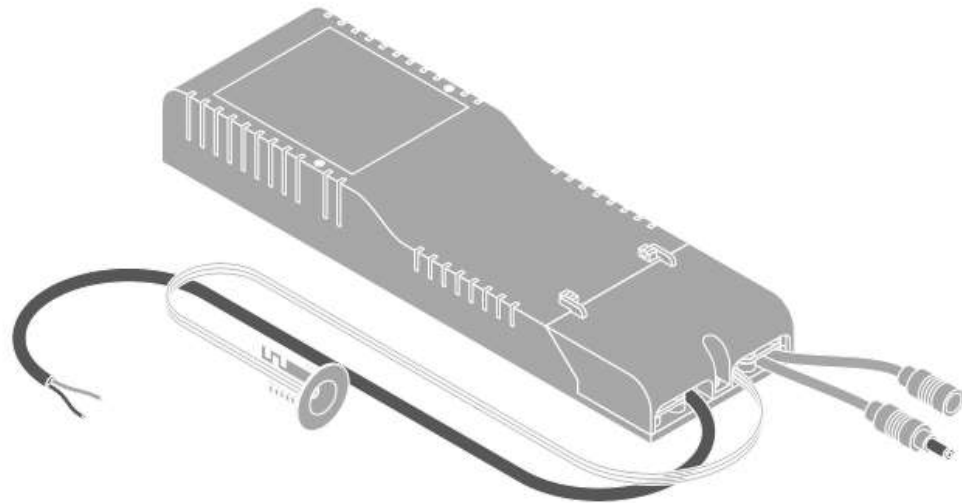

Emergency Conversion Box

Your top 5 bestseller reasons

- ✓ **Conversion** of selected LEDVANCE panels and downlights to emergency luminaires
- ✓ Emergency conversion unit **reduces stock keeping complexity** from emergency lighting
- ✓ **Plug-and-play system** allows easy installation
- ✓ Simple testing of luminaires with emergency lighting function thanks to **integrated automatic test function**
- ✓ Operation of emergency lighting with long life **color**

Product Name	EAN10
EM CONV BOX 105V 3W LI AT 3H LEDV	4058075237025