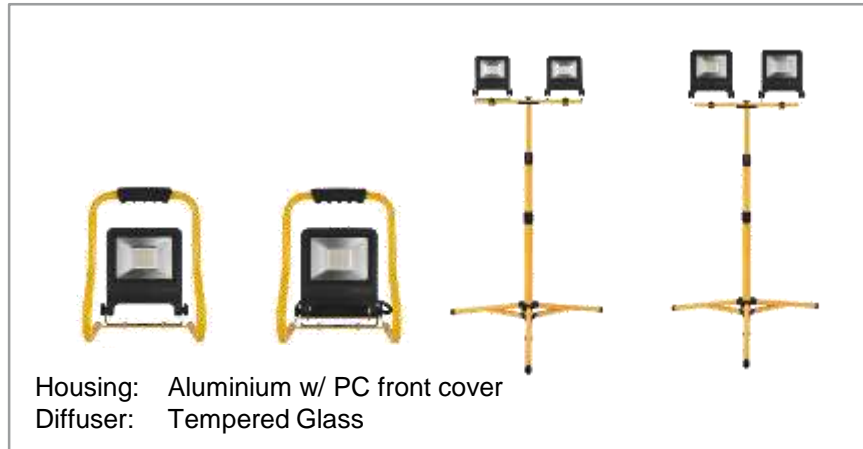

Family Overview

Preliminary data

Worklight Value

Highlight Specifications:

- Height adjustable Tripod with 2 floodlights
- Compact H-Stand, optionally with power outlets
- Efficacy: 90 lm/W
- Light color: 4000K
- Black housing, yellow stand
- Symmetric light distribution: 110°x110°
- Lifespan: up to 30,000 hours (L70/B50 @ 25°C)
- Guarantee: 3 years¹
- Cable with Type E+F plug

¹Refer to www.ledvance.com/guarantee for precise conditions

Product Name	lm	GTIN (EAN)	
WORK VAL 2x30W/4000K 3POD IP65	2x2700	4058075308855	new
WORK VAL 2x50W/4000K 3POD IP65	2x4500	4058075308879	new
WORK VAL 50W/4000K H-STAND IP65	4500	4058075322493	new
WORK VAL 50W/4000K H-STAND-PO IP44	4500	4058075322516	new

IP65/IP44

IK06

CE

CB