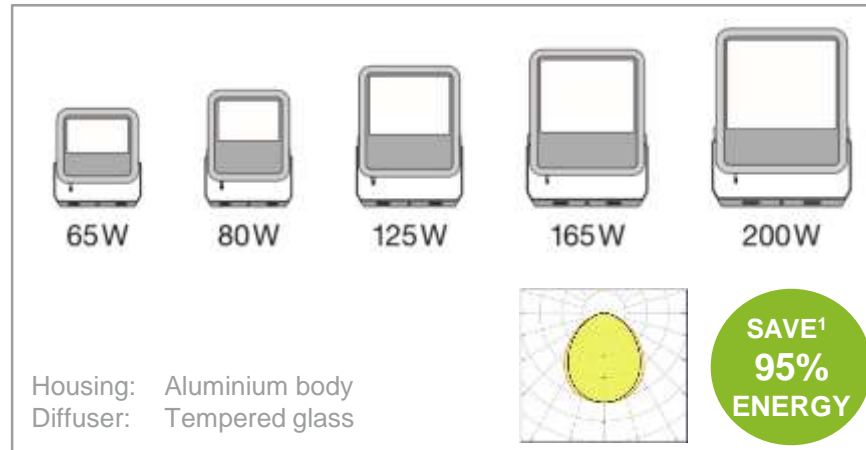

Family Overview

¹ Compared to luminaires with standard halogen technologies. The possible power loss of traditional control gear solutions is part of the calculation of the anticipated energy savings

Product Name	lm	GTIN (EAN)	
FL PFM 65W/4000K SYM 100 SL BK	8000	4058075461093	new
FL PFM 80W/4000K SYM 100 SL BK	10000	4058075461130	new
FL PFM 125W/4000K SYM 100 SL BK	15000	4058075461161	new
FL PFM 165W/4000K SYM 100 SL BK	20000	4058075461185	new
FL PFM 200W/4000K SYM 100 SL BK	25000	4058075461208	new