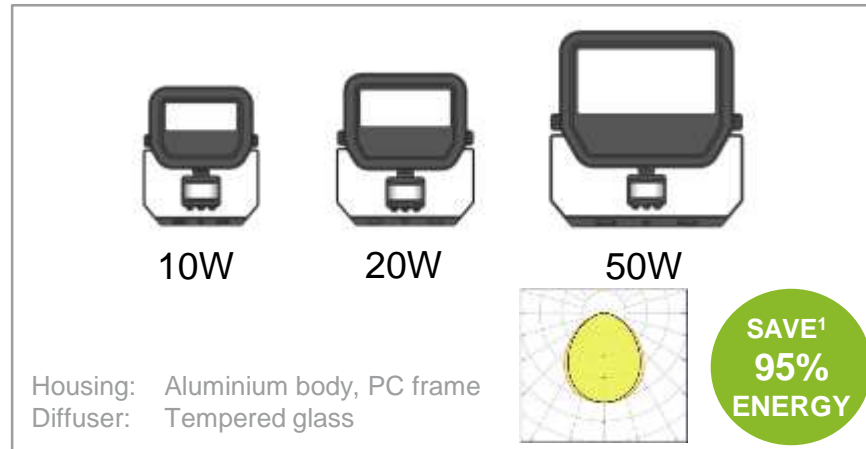

Family Overview

¹ Compared to luminaires with standard halogen technologies. The possible power loss of traditional control gear solutions is part of the calculation of the anticipated energy savings

Floodlight Gen3 Sensor

Highlight Specifications:

- Sensor programming via rotary switches
- Sensor override (always-on) via mains switching
- Wide-voltage input: 100-277 Vac
- High efficacy: up to 120 lm/W
- Symmetric 100°x100° light distribution
- Long lifespan: 55,000hrs L80 @ 25°C
- Guarantee: 5 years¹
- Bracket with 30° angle and wide rotation area
- Up to 4kV surge protection (L/N to PE)
- 1m cable with open, copper wrapped wire ends
- New in Gen3: 10W types, white housings

¹Refer to www.ledvance.com/guarantee for precise conditions

Product Name	lm	GTIN (EAN)	
FL PFM 10W/3000K SYM 100 S BK	1100	4058075460836	new
FL PFM 10W/3000K SYM 100 S WT	1100	4058075460850	new
FL PFM 10W/4000K SYM 100 S BK	1200	4058075460874	new
FL PFM 10W/4000K SYM 100 S WT	1200	4058075460898	new
FL PFM 20W/3000K SYM 100 S BK	2200	4058075460911	new
FL PFM 20W/3000K SYM 100 S WT	2200	4058075460935	new
FL PFM 20W/4000K SYM 100 S BK	2400	4058075460959	new
FL PFM 20W/4000K SYM 100 S WT	2400	4058075460973	new
FL PFM 50W/3000K SYM 100 S BK	5500	4058075460997	new
FL PFM 50W/3000K SYM 100 S WT	5500	4058075461017	new
FL PFM 50W/4000K SYM 100 S BK	6000	4058075461031	new
FL PFM 50W/4000K SYM 100 S WT	6000	4058075461055	new