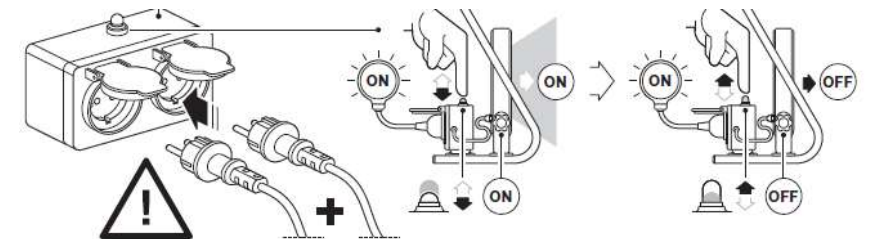

IP65/IP44

IK06

CE

CB

Total max. 3000W

H-STAND-PO: Continuously powered sockets, switchable luminaire

Plug not suitable for UK and CH markets.