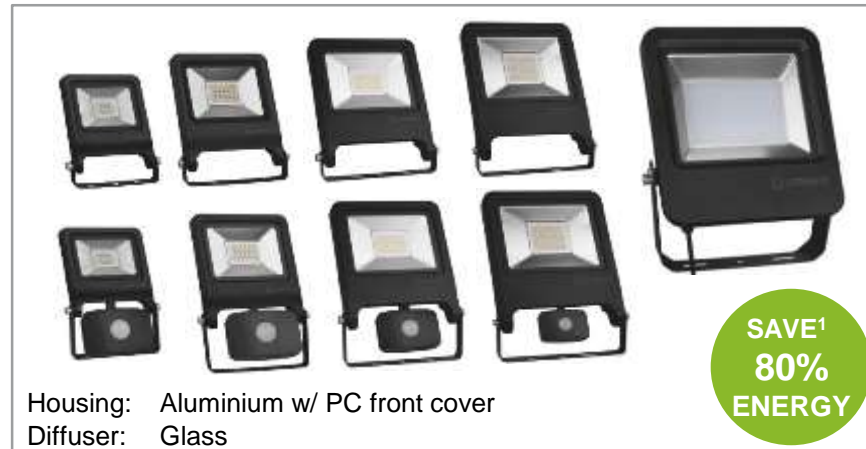

VALUE CLASS

Family Overview

Preliminary data

¹ Compared to luminaires with standard halogen technologies. The possible power loss of traditional control gear solutions is part of the calculation of the anticipated energy savings

Floodlight Value

Housing: Aluminium w/ PC front cover
Diffuser: Glass

Product Name	lm	GTIN (EAN)
FLOOD VALUE 10W/4000K BK IP65	800	4058075268586
FLOOD VALUE 20W/4000K BK IP65	1700	4058075268609
FLOOD VALUE 30W/4000K BK IP65	2700	4058075268623
FLOOD VALUE 50W/4000K BK IP65	4500	4058075268647
FLOOD VALUE 100W/4000K BK IP65	9000	4058075268661
FLOOD VALUE 10W/4000K BK S IP44	800	4058075268685
FLOOD VALUE 20W/4000K BK S IP44	1700	4058075268708
FLOOD VALUE 30W/4000K BK S IP44	2700	4058075268722
FLOOD VALUE 50W/4000K BK S IP44	4500	4058075268746

new
new
new
new
new
new
new
new
new
new

IP65
IK06 / IK08

CE
CB

Highlight Specifications:

- Efficacy: up to 90 lm/W
- Light color: 4000K
- Black housing
- Symmetric light distribution w/ 110°x110° beam
- Lifespan: up to 30,000 hours (L70/B50 @ 25°C)
- Guarantee: 3 years¹
- 0.5 m / 1.0 m cable with open wire ends
- Combined daylight and PIR-based motion sensor for 10 to 50W