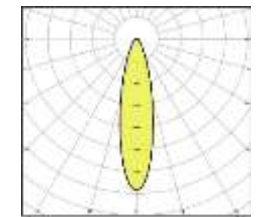

PERFORMANCE CLASS

Floodlight Performance 4000K

Family Overview

¹ Compared to luminaires with standard high intensity discharge or halogen lamps. The possible power loss of traditional control gear solutions is part of the calculation of the anticipated energy savings

Highlight Specifications:

- Efficacy: up to 135 lm/W
- Light color: 4000K CRI80
- Black housing (RAL9017)
- 3 optics for area, sport and archtainment
- Lifespan: up to 70,000 hours (L80/B10 @ 25°C)
- Guarantee: 5 years¹
- 2m cable with open, copper wrapped wire ends
- Membrane to prevent condensation inside
- Up to 10kV surge protection (L/N-PE)

¹Refer to www.ledvance.com/guarantee for precise conditions

Product Name*	lm	GTIN (EAN)
FL PFM 50W/4000K ASYM 55x110 BK	6300	4058075353305
FL PFM 100W/4000K ASYM 55x110 BK	12900	4058075353527
FL PFM 150W/4000K ASYM 55x110 BK	19900	4058075353541
FL PFM 200W/4000K ASYM 55x110 BK	26400	4058075353565
FL PFM 290W/4000K ASYM 55x110 BK	38500	4058075353602
FL PFM 50W/4000K ASYM 45x140 BK	6200	4058075353626
FL PFM 100W/4000K ASYM 45x140 BK	12800	4058075353688
FL PFM 150W/4000K ASYM 45x140 BK	19800	4058075353701
FL PFM 200W/4000K ASYM 45x140 BK	26200	4058075353725
FL PFM 290W/4000K ASYM 45x140 BK	38200	4058075353749
FL PFM 150W/4000K SYM R30 BK	20200	4058075353763
FL PFM 200W/4000K SYM R30 BK	26800	4058075353787
FL PFM 290W/4000K SYM R30 BK	39100	4058075353800

IP66

IK08

CE

SYM R30