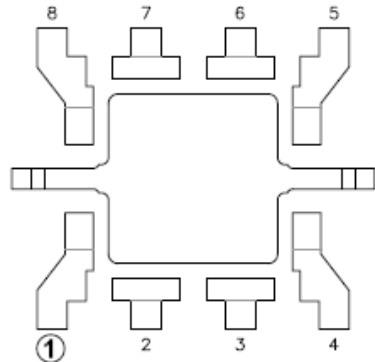

## Pre Change

LF STRIP DENSITY: x140  
LF PAD SIZE: 95x130 mils  
LEAD LOCK: NO

## Post Change

LF STRIP DENSITY: x320  
LF PAD SIZE: 95x130 mils  
LEAD LOCK: YES

LF STRIP DENSITY: x140  
LF PAD SIZE: 90x90 mils  
LEAD LOCK: NO

LF STRIP DENSITY: x320  
LF PAD SIZE: 90x90 mils  
LEAD LOCK: YES