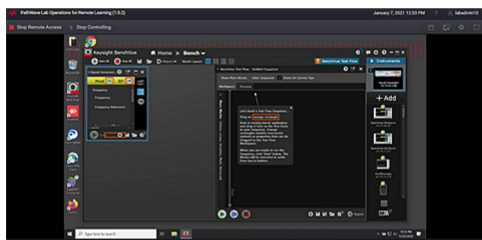

PathWave Lab Operations for Remote Learning

[Highlights](#)
[Related Hardware](#)
[Resources](#)

Access your lab remotely and make the switch to online learning

[Get Quote](#)

-  Sold by Keysight Direct Sales - Call for availability
-  See Buy or Rent Options
-  Visit Technical Support

HIGHLIGHTS

Connect to Your Next Innovation

Keysight's industry-ready PathWave Lab Operation for Remote Learning software offers a convenient way to switch to online learning. This end-to-end solution allows the complete remote setup of instrument labs. It covers all your needs, including web-based lab management, scheduling administration, instrument control, and remote access for measurement and analysis.

- Streamline and simplify lab management, saving you time to focus on teaching.
- Interact with students and facilitate group collaboration in real time to accomplish smart teaching and learning.
- Access secure cloud-based remote lab and control tools.
- Achieve smart teaching and learning with an intuitive interaction tool.
- Get remote desktop control, configure, and measure functions.
- Connect to industry-grade test and measurement instruments and use the same software and technology used in the industry.